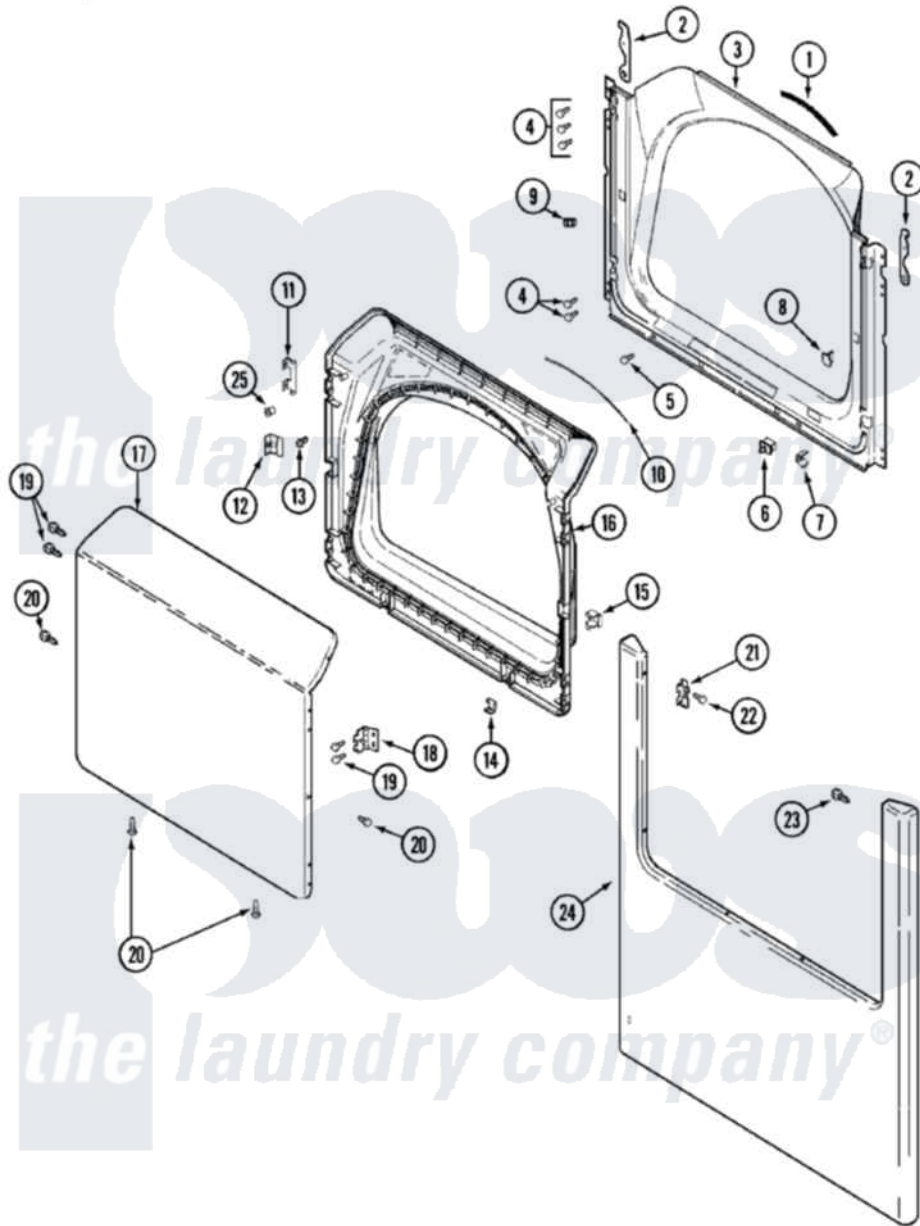

Maytag MDG7657AWQ 04 - DOOR

Maytag Residential Maytag MDG7657AWQ Dryer Parts Parts Diagram 04 - DOOR
 Click on the part number to view part

Item	Original Part Number	Replaced By	Status	Part Description
1	33001767			Seal, Shroud
2	33002386	33002597		Hook, Security
3	33002379			Shroud
4	22001995			Screw Note: Screw, Tumbler Front And Shroud
5	33001768			Screw, Shroud Note: Screw, Shroud And Outlet Duct
6	33001508	W10169313		Switch-Dor
7	33001760			Bracket, Hinge
8	33001174	LA-1003		Door Catch Kit
9	Y304578	LA-1003		Door Catch Kit
"	33001791	306436		Door Latch Kit--W
10	33002094			Seal, Door
11	22002038			Clip, Door
12	33001793			Bracket, Strike
13	33001761			Strike, Door
14	22002039			Clip, Door

15	33001763		Plug, Inner Door
16	22002039		Clip, Door
"	33002351		Screw
"	33002397		Door, Inner/ W Seal
17	22001817		Sheet, Sound Damper
"	33002431		Panel, Door
18	33001759		Hinge, Door
19	22002062	98006631	Screw
20	33002351		Screw
21	33002349		Cover, Hinge Hole
22	33001787		Screw, Hinge Note: Screw, Hinge Hole Cover
23	22002012		Screw, Hinge Note: Screw, Hinge Bracket
24	33002396	Not Available	PANEL, FRONT (BSQ)
25	33001771		Bushing, Inner Door