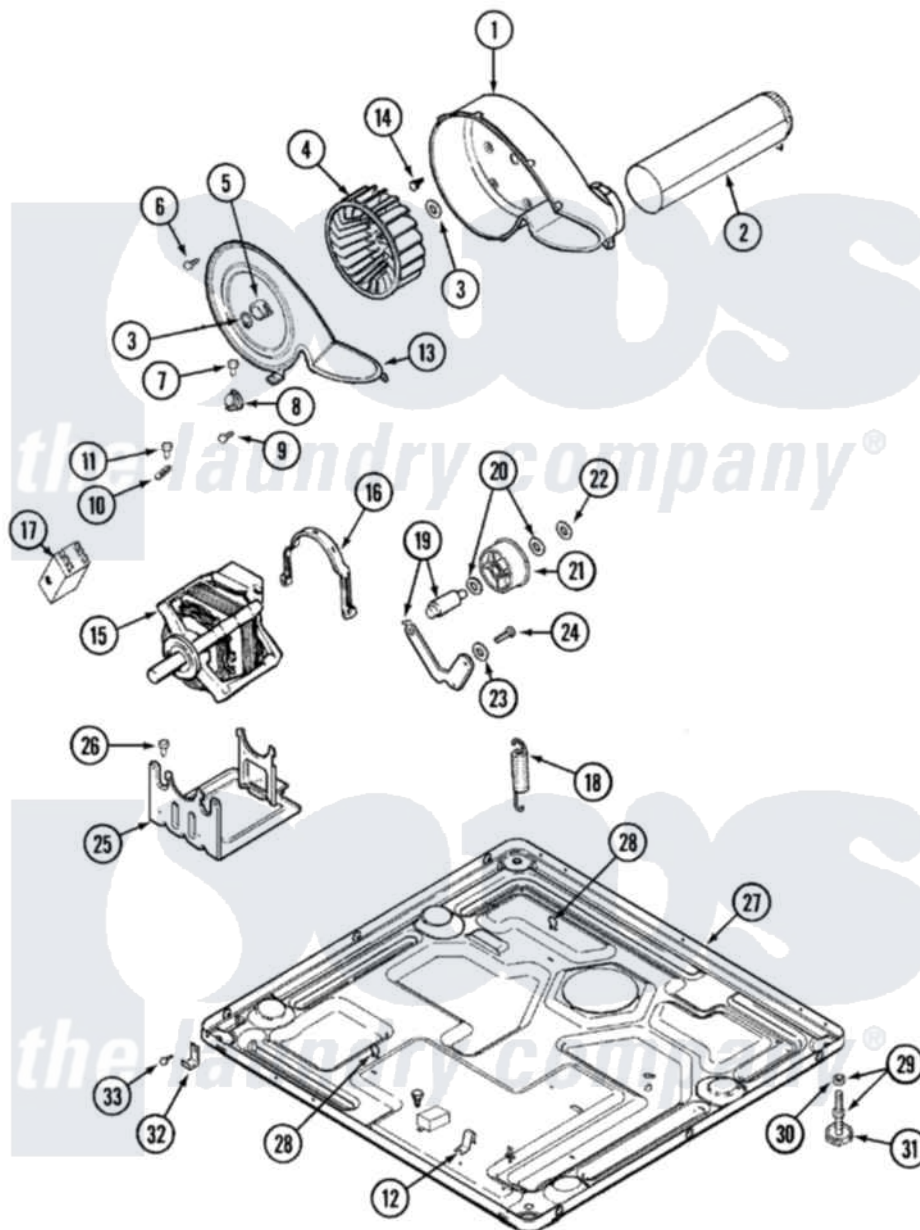

Maytag MDG7657AWQ 07 - MOTOR DRIVE

Maytag [Residential Maytag MDG7657AWQ Dryer Parts](#) Parts Diagram 07 - MOTOR DRIVE
 Click on the part number to view part

Item	Original Part Number	Replaced By	Status	Part Description
1	33001789			Housing, Blower
2	22001995			Screw Note: Screw, Tumbler Front And Shroud
"	33001800			Duct Assembly, Exhaust
3	410233	9703438		Ring-Retrn
4	33001790			Wheel, Blower
5	312967			Clamp, Blower Housing
6	33001855	33002917		Screw, No.10-16
7	Y313561			Screw---NA
8	306910			Thermostat, Multi Temp Note: Thermostat
9	22001996	3370225		Screw
10	33001762			Fuse, Thermal
11	314848	W10116760		Screw
12	22002244			Clip, Grounding
13	33001873			Cover, Blower Housing---NA
14	314818	1163839		Screw

15	33002795		Motor, Drive 60Hz
"	33002478		Motor
16	Y015825		Clip, Motor To Motor Support
17	33001854	33002478	Motor
18	33002460	33002459	Assembly, Spring And Plug
"	33002461		Plug For Spring
19	33001840	6-3705180	Idler Arm
20	Y312527		Washer, Idler Shaft
21	33001783	6-3700340	Bearing- I
22	312958	354987	Ring, Retaining
23	315772		Sleeve, Idler Arm
24	Y014874		Screw, Idler Arm And Sleeve
25	Y313561		Screw----NA
"	33002466	33002817	Motor Support, Offset
26	Y313561		Screw----NA
27	33002465	Not Available	BASE, (LWR)----NA
"	33002465	Not Available	BASE, (LWR)----NA
28	410490		Spring, Retainer Wire Harness
29	Y305086		Adjustable Leg And Nut
30	Y052740	62739	Nut, Lock
31	Y314137		Foot, Rubber
32	22002239		Clip, Front Panel
33	Y310632	1163839	Screw