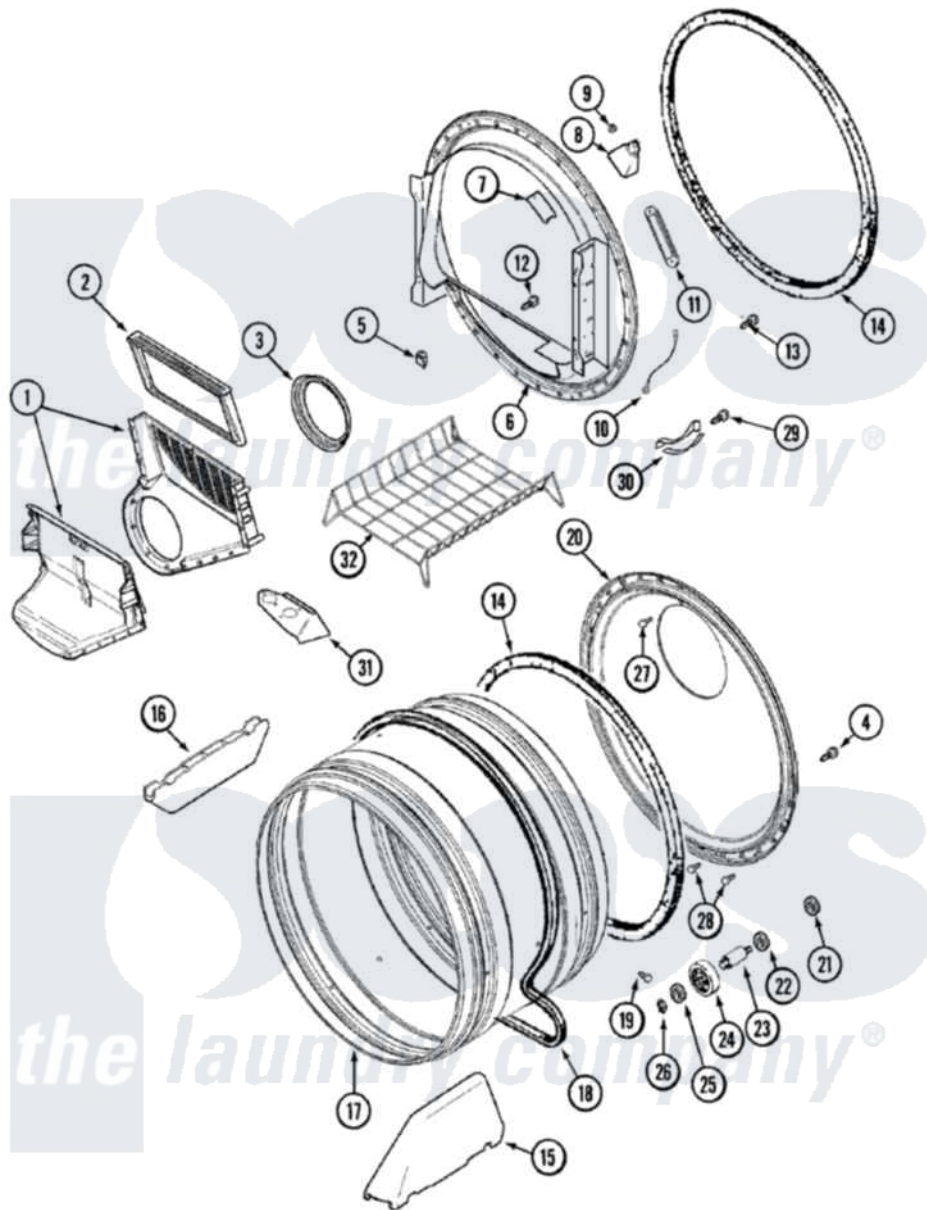

Maytag MDG7657AWQ 08 - TUMBLER

Maytag Residential Maytag MDG7657AWQ Dryer Parts Parts Diagram 08 - TUMBLER
 Click on the part number to view part

Item	Original Part Number	Replaced By	Status	Part Description
1	33001799			Outlet Duct Assembly Note: Outlet Duct Assembly
2	33001808			Filter, Lint
3	33001758	33002560		Seal, Blower
4	33002190			SCrew, C BraCe, BraCket, Cabinet
5	Y310376			Clip, Door Switch Harness
6	33001868			Front, Tumbler Front W/Sensor Note: Front, Tumbler
7	33001871			Screw Note: Screw, Drum Light
"	33001869			Lens, Drum Light
8	33001870		Not Available	HOLDER, LAMP (W/HOUSING) NOTE: LAMP (W/HOUSING & HOLDER)
"	22002263			Lamp
9	214872			Palnut, End Cap Note: Nut, Lamp Holder
10	211294	90767		Screw, 8A X 3/8 HeX Washer

10	211294	30707	Head Tapping
"	Y303711		Sensor Ground Wire
11	22001078	3177991	Screw
"	33001809		Sensor Bar Assembly
12	312311	312311MAY	Screw
13	33001855	33002917	Screw, No.10-16
14	33001807		Seal, Tumbler
15	33001756	33002032	Baffle
16	33001755		Baffle
17	33001889		Tumbler
18	33001777	33002535	V-Belt
19	33001788	33002973	Screw, No.9-15 X 1.00 Hx WS
20	33001801		Back, Tumbler
21	33001443		Nut, Hex
22	Y313347	312535	Washer, Vault Mounting Brk.
23	Y312948	6-3129480	Shaft- Tumbler
24	Y303373	12001541	Drum Roller/Washer Assembly--W
25	312535		Washer, Vault Mounting Brk.
26	410233	9703438	Ring-Retrn
27	210932		Screw, No.8 X 9/16 Ctsk Note: Screw, Inlet Duct
28	22001996	3370225	Screw
29	210720		Rivet, Bearing To Tumbler Fmt
30	306508		Tumbler Bearing Kit ----W
32	33001917	33001917A	Rack- Dryi