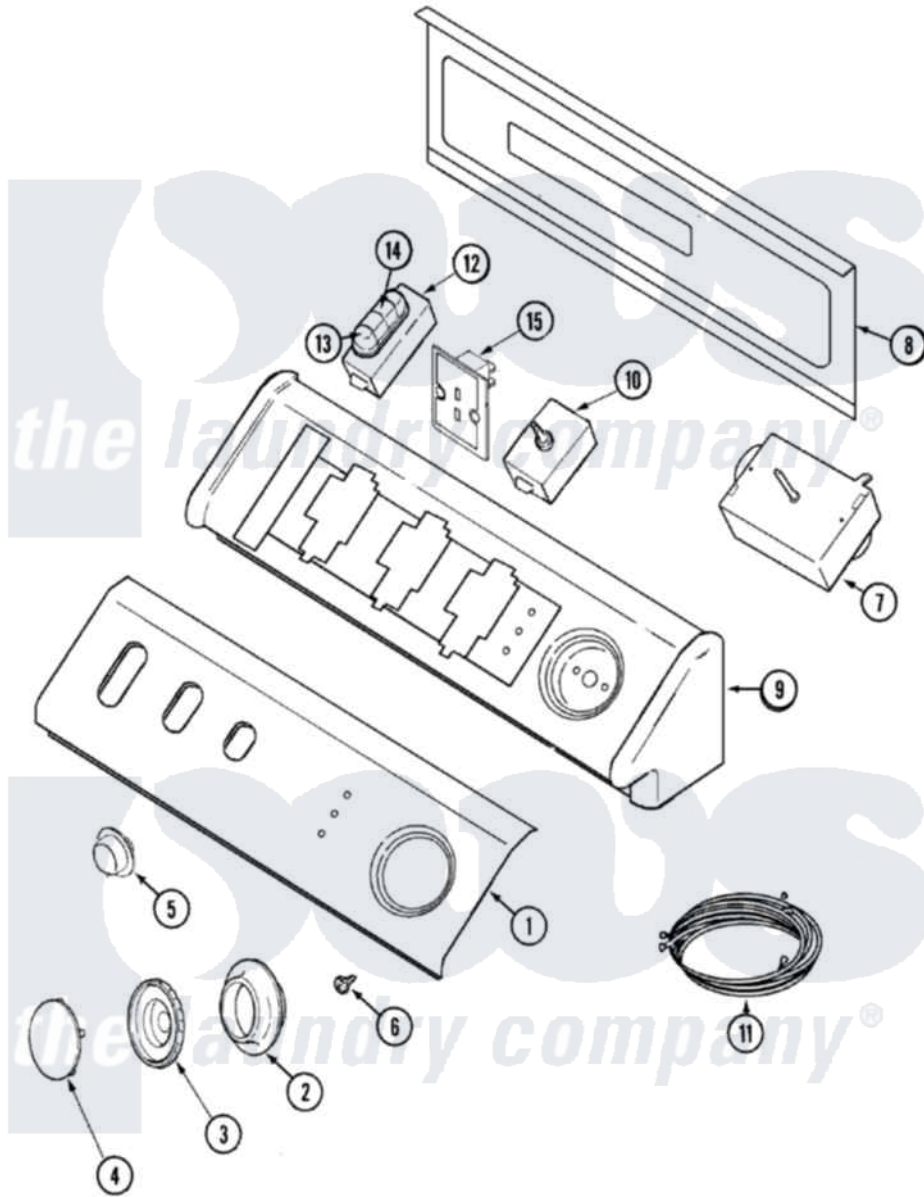

Maytag MDG7657AWW 03 - CONTROL PANEL

Maytag [Residential Maytag MDG7657AWW Dryer Parts](#) Parts Diagram 03 - CONTROL PANEL
 Click on the part number to view part

Item	Original Part Number	Replaced By	Status	Part Description
1	Y22002339	8534058		Screw
"	33002592	33002697		Control Panel, Facia / White
2	33001621			Skirt, Timer Dial
3	22001659			Timer Knob - Grey
4	22001664			Timer Knob Insert/Cap
5	33001619	37001071		Button, Push-To-Start
6	33001690	90767		Screw, 8A X 3/8 HeX Washer Head Tapping
7	33001932			Timer
8	216423	3370225		Screw
"	22002529		Not Available	CONSOLE BACK PANEL
9	33002286		Not Available	CONSOLE (WHT)
10	33001861	33001618		Switch- PU
11	33001936			Wire Harness, Main
12	33001653			Switch, Temp 4 Pos
13	22001788			Button, Switch
14	22001789			Button, Switch

15	33002389		Dryness Display Control Note: Display, Dryness
16	33002488	Not Available	MANUAL U & C, DRYING RACK
"	33002583	33002695	Use And Care Manual