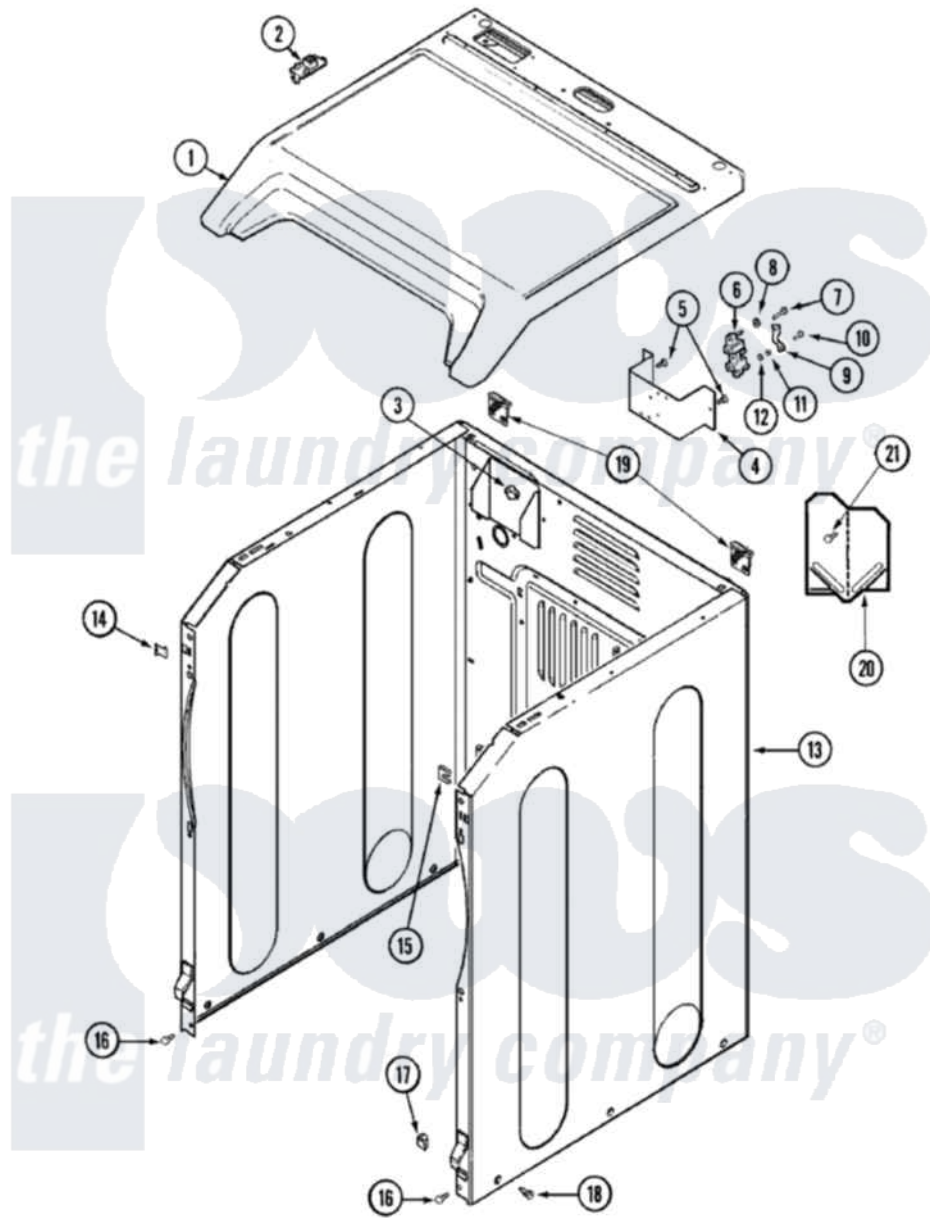

Maytag MDG7657BWW 01 - CABINET

Maytag Residential Maytag MDG7657BWW Dryer Parts Parts Diagram 01 - CABINET
 Click on the part number to view part

Item	Original Part Number	Replaced By	Status	Part Description
1	33002627			Cover, Top
"	22003817	3370225		Screw
2	33002599	33002891		Pin, Locator
3	22003298			Retainer, Wire
4	33001826		Not Available	BRACKET, TERMINAL BLOCK---NA
5	22001995			Screw Note: Screw, Tumbler Front And Shroud
6	33001244			Block, Terminal
7	Y312209	W10001200		Screw
8	Y311270			Washer, Terminal Block
9	Y312184			Strap, Grounding
10	33001245			Screw---NA
11	311484	112432		Nut
12	311093			Washer, Terminal Connection
13	22003556			Screw, Baffle
14	22002049			Clip Note: Clip, Front Panel

15	213280	204439	Screw And Fstner Assembly
16	22001995		Screw Note: Screw, Tumbler Front And Shroud
17	Y310376		Clip, Door Switch Harness
18	213007		Xfor Cabinet See Cabinet, Back
19	22001995		Screw Note: Screw, Tumbler Front And Shroud
"	22004095		Hinge, Plastic
20	33001795		Cover, Terminal Block
21	22001995		Screw Note: Screw, Tumbler Front And Shroud
22	Y310376		Clip, Door Switch Harness