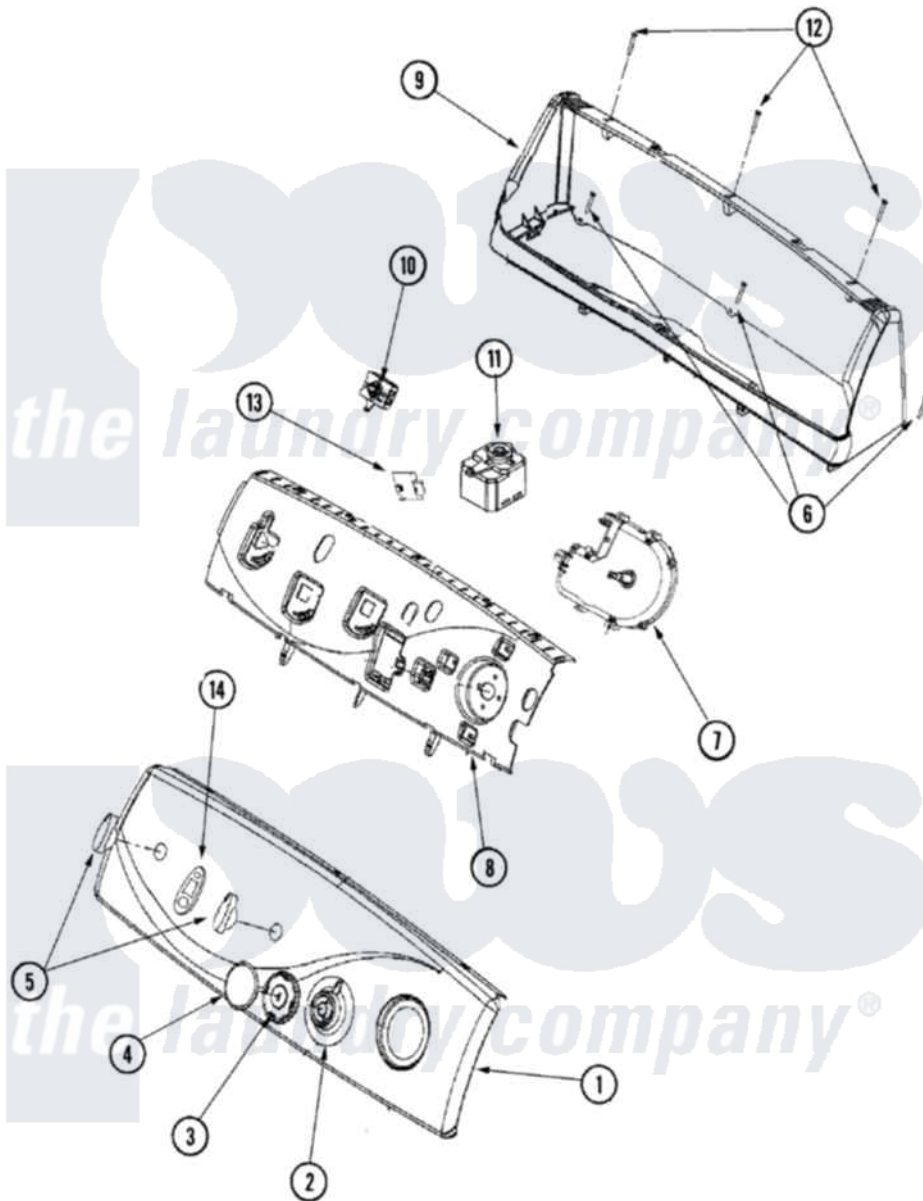

# Maytag MDG7657BWW 02 - CONTROL PANEL

Maytag Residential Maytag MDG7657BWW Dryer Parts Parts Diagram 02 - CONTROL PANEL  
 Click on the part number to view part

Item	Original Part Number	Replaced By	Status	Part Description
1	33002732		Not Available	CHIME / BUZZER
"	33002856	<a href="#">33002728</a>		Facia, Control Panel
"	<a href="#">33002905</a>			Sensor Assembly
2	<a href="#">33001621</a>			Skirt, Timer Dial
3	<a href="#">22003952</a>			Knob, Timer
4	<a href="#">22003990</a>			Timer Cap
5	22003988	<a href="#">22003987</a>		Control Knob White
6	33001855	<a href="#">33002917</a>		Screw, No.10-16
7	<a href="#">33002803</a>			Timer
8	<a href="#">33002738</a>			Dryer Switch Support
9	22003960		Not Available	CONSOLE HOUSING (WHT)
10	<a href="#">33002725</a>			4 Pos. Rotary Temp. Switch
11	<a href="#">33002736</a>			On.off Switch
12	22003938	<a href="#">8534058</a>		Screw
13	<a href="#">33002734</a>			3 Light Dryness Display
"	<a href="#">33001809</a>			Sensor Bar Assembly