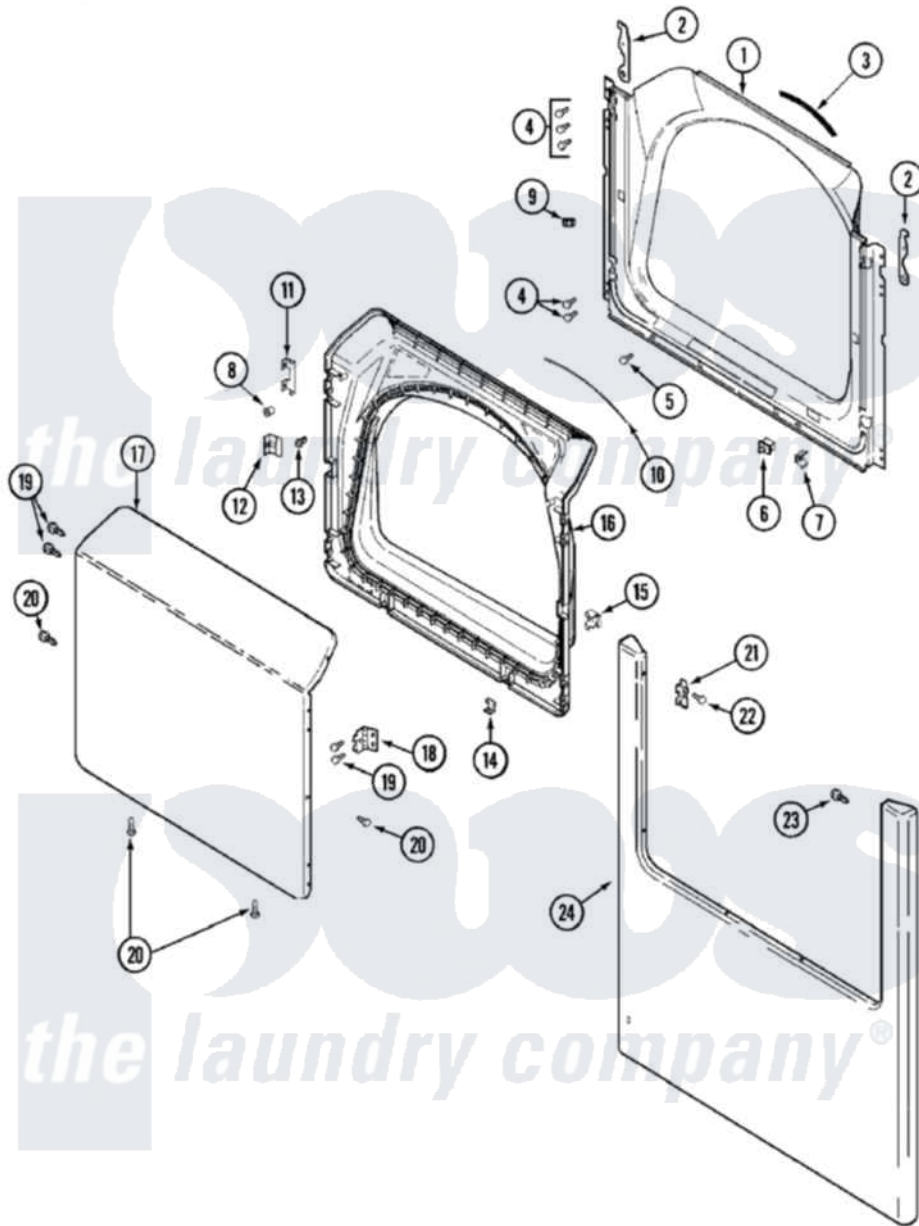

# Maytag MDG7657BWW 03 - DOOR

Maytag Residential Maytag MDG7657BWW Dryer Parts Parts Diagram 03 - DOOR  
 Click on the part number to view part

Item	Original Part Number	Replaced By	Status	Part Description
1	<a href="#">33001778</a>			Shroud
2	<a href="#">33002597</a>			Hook, Security
3	<a href="#">33001761</a>			Strike, Door
4	<a href="#">22001995</a>			Screw Note: Screw, Tumbler Front And Shroud
5	<a href="#">33001768</a>			Screw, Shroud Note: Screw, Shroud And Outlet Duct
6	33001508	<a href="#">W10169313</a>		Switch-Dor
7	<a href="#">33001760</a>			Bracket, Hinge
8	<a href="#">33001771</a>			Bushing, Inner Door
9	Y304578	<a href="#">LA-1003</a>		Door Catch Kit
"	33001791	<a href="#">306436</a>		Door Latch Kit--W
10	<a href="#">33002094</a>			Seal, Door
11	<a href="#">22002038</a>			Clip, Door
12	<a href="#">33001793</a>			Bracket, Strike
13	<a href="#">33001761</a>			Strike, Door
14	<a href="#">22002039</a>			Clip, Door

15	<a href="#">33001763</a>		Plug, Inner Door
16	<a href="#">22002063</a>		Screw No.8-18AB Wafer Head
"	<a href="#">33001750</a>		Door, Inner/ W Seal
"	<a href="#">33002351</a>		Screw
"	<a href="#">22002039</a>		Clip, Door
17	<a href="#">33002786</a>		Outer Door As-Pack
"	<a href="#">22001817</a>		Sheet, Sound Damper
18	<a href="#">33001759</a>		Hinge, Door
19	22002062	<a href="#">98006631</a>	Screw
20	<a href="#">22002063</a>		Screw No.8-18AB Wafer Head
21	<a href="#">33001764</a>		Cover, Hinge Hole
22	<a href="#">33001787</a>		Screw, Hinge Note: Screw, Hinge Hole Cover
23	<a href="#">22002012</a>		Screw, Hinge Note: Screw, Hinge Bracket
24	<a href="#">22002836</a>		Panel, Front