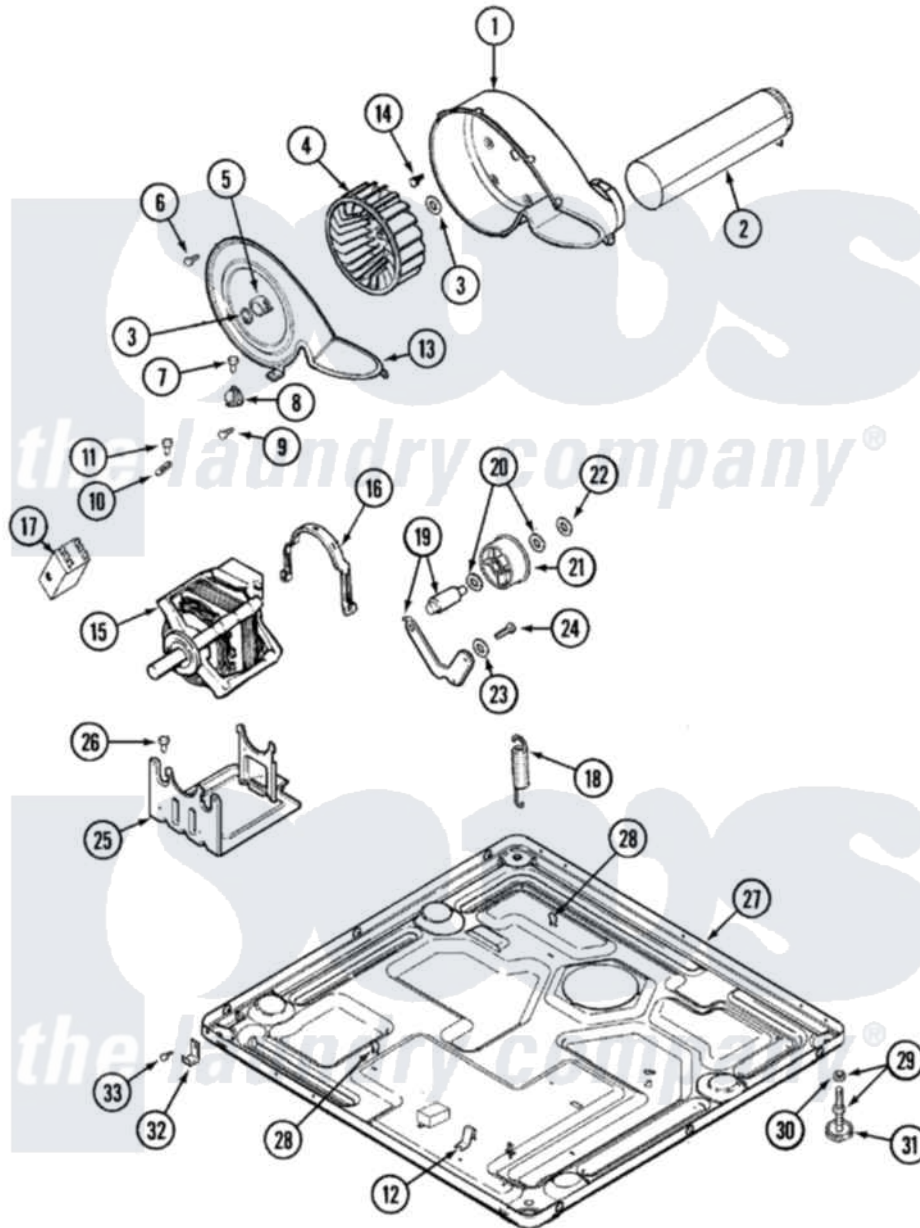

Maytag MDG7657BWW 05 - MOTOR DRIVE

Maytag [Residential Maytag MDG7657BWW Dryer Parts](#) Parts Diagram 05 - MOTOR DRIVE
 Click on the part number to view part

Item	Original Part Number	Replaced By	Status	Part Description
1	33001789			Housing, Blower
2	211294	90767		Screw, 8A X 3/8 HeX Washer Head Tapping
"	33001799			Outlet Duct Assembly Note: Outlet Duct Assembly
3	410233	9703438		Ring-Retrn
4	33002797			Wheel, Blower
5	312967			Clamp, Blower Housing
6	33001855	33002917		Screw, No.10-16
7	Y313561			Screw----NA
8	306910			Thermostat, Multi Temp Note: Thermostat
9	22002925	3370225		Screw
10	33001762			Fuse, Thermal
11	211294	90767		Screw, 8A X 3/8 HeX Washer Head Tapping
12	22002244			Clip, Grounding
13	33001873			Cover, Blower Housing----NA

14	Y310632	1163839	Screw
15	33002795		Motor, Drive 60Hz
16	33002221	Y015825	Clip, Motor To Motor Support
17	Y310632	1163839	Screw
18	33002157		Grommet
"	33002460	33002459	Assembly, Spring And Plug
19	33001840	6-3705180	Idler Arm
20	Y312527		Washer, Idler Shaft
21	33001783	6-3700340	Bearing- I
22	312958	354987	Ring, Retaining
23	315772		Sleeve, Idler Arm
24	Y014874		Screw, Idler Arm And Sleeve
25	33002817		Motor Support, Offset
"	Y313561		Screw----NA
26	Y313561		Screw----NA
27	33002465	Not Available	BASE, (LWR)----NA
28	410490		Spring, Retainer Wire Harness
29	Y305086		Adjustable Leg And Nut
30	Y052740	62739	Nut, Lock
31	Y314137		Foot, Rubber
32	22002239		Clip, Front Panel
33	22001995		Screw Note: Screw, Tumbler Front And Shroud