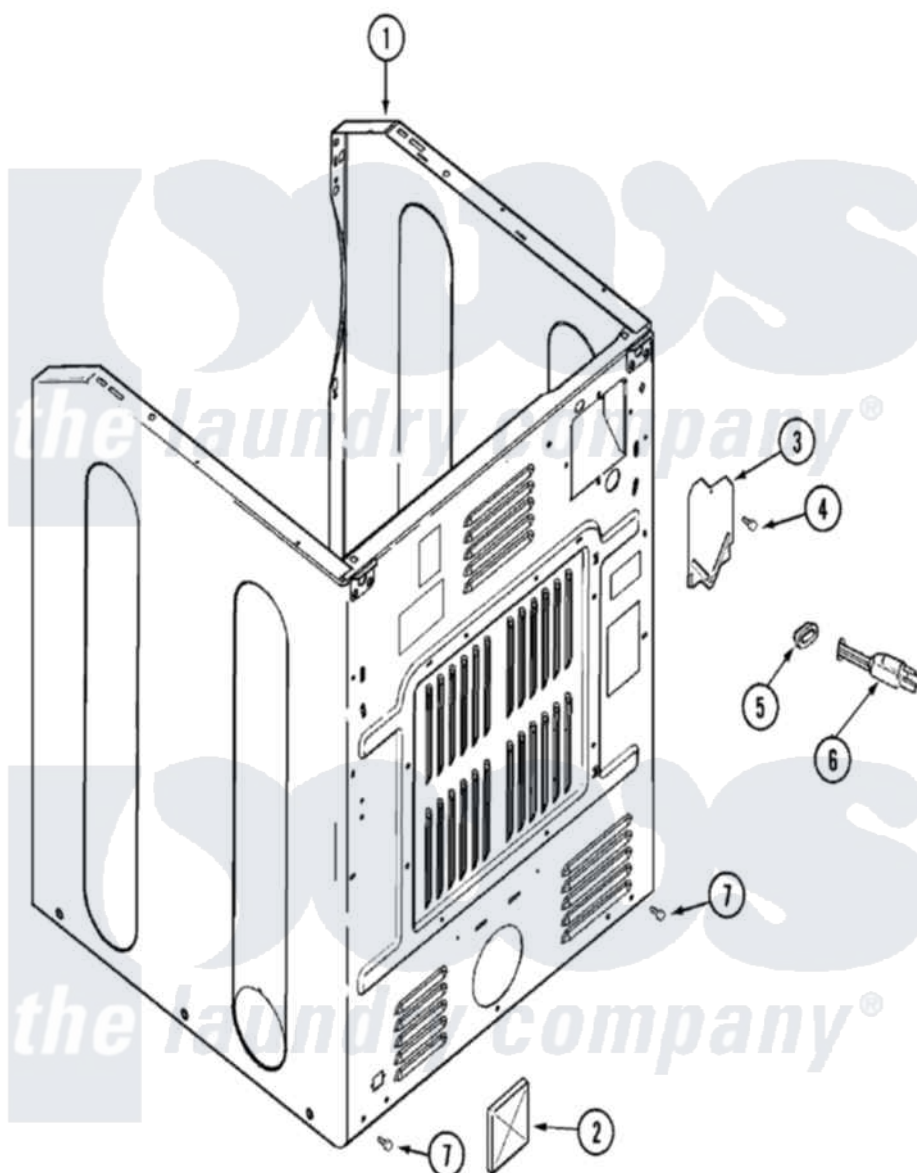

Maytag MDG7658AWW 02 - CABINET-REAR

Maytag Residential Maytag MDG7658AWW Dryer Parts Parts Diagram 02 - CABINET-REAR
 Click on the part number to view part

Item	Original Part Number	Replaced By	Status	Part Description
1	22003582		Not Available	CABINET, ASSY. (WHT-AS PK)
2	33001702			Flap, Pipe
3	33001795			Cover, Terminal Block
4	22001995			Screw Note: Screw, Tumbler Front And Shroud
5	211881			Grommet, Cord Part Not Used-Gas Models Only
6	33002494	33002778		Power Cord
7	22001995			Screw Note: Screw, Tumbler Front And Shroud