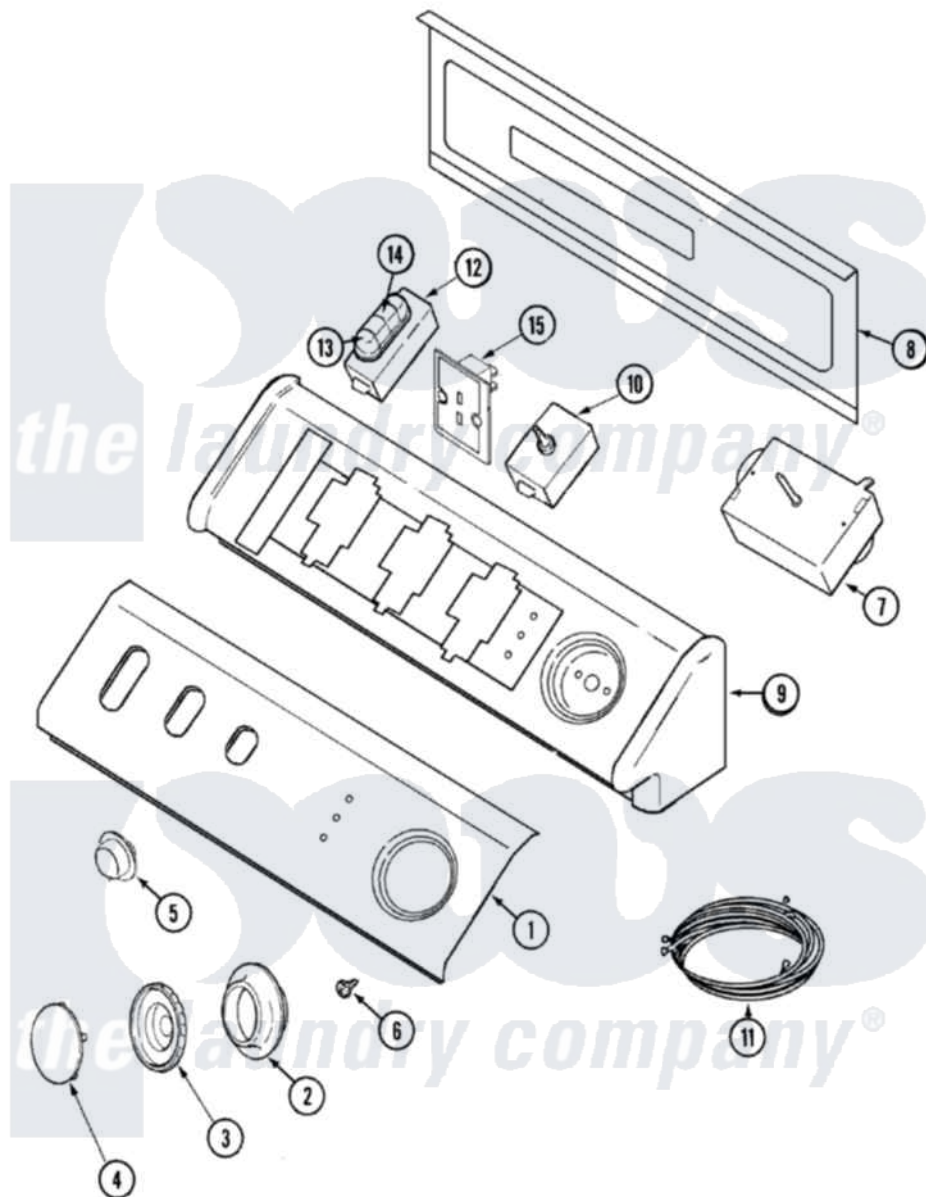

Maytag MDG7658AWW 03 - CONTROL PANEL

Maytag [Residential Maytag MDG7658AWW Dryer Parts](#) Parts Diagram 03 - CONTROL PANEL
 Click on the part number to view part

Item	Original Part Number	Replaced By	Status	Part Description
1	Y22002339	8534058		Screw
"	33002612	33002697		Control Panel, Facia / White
2	33001621			Skirt, Timer Dial
3	22001659			Timer Knob - Grey
4	22001664			Timer Knob Insert/Cap
5	33001619	37001071		Button, Push-To-Start
6	33001690	90767		Screw, 8A X 3/8 HeX Washer Head Tapping
7	33001932			Timer
8	216423	3370225		Screw
"	22002529		Not Available	CONSOLE BACK PANEL
9	33002286		Not Available	CONSOLE (WHT)
10	33001861	33001618		Switch- PU
11	33001936			Wire Harness, Main
12	33001653			Switch, Temp 4 Pos
13	22001788			Button, Switch
14	22001789			Button, Switch

15	33002389		Dryness Display Control Note: Display, Dryness
16	33002488	Not Available	MANUAL U & C, DRYING RACK
"	33002583	33002695	Use And Care Manual