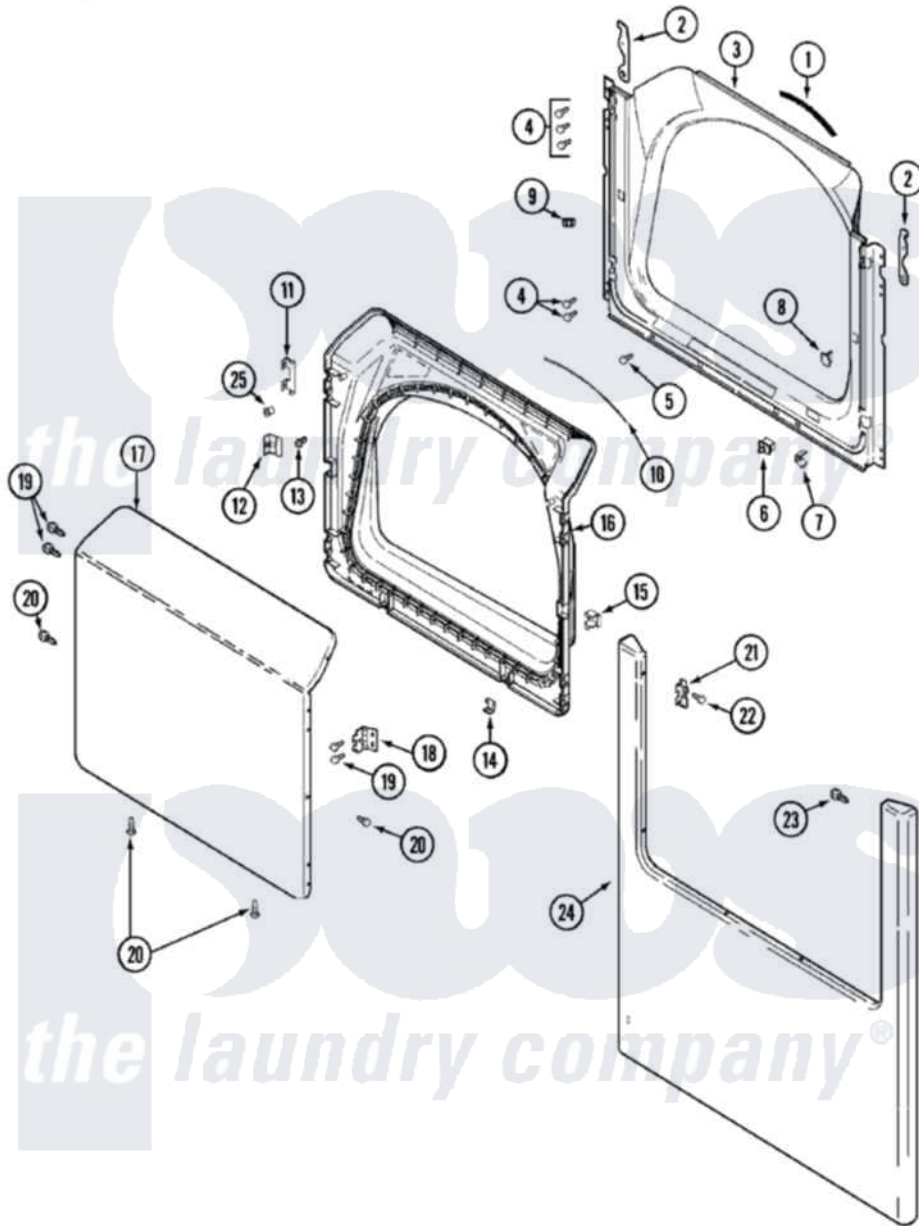

Maytag MDG7658AWW 04 - DOOR

Maytag [Residential Maytag MDG7658AWW Dryer Parts](#) Parts Diagram 04 - DOOR
 Click on the part number to view part

Item	Original Part Number	Replaced By	Status	Part Description
1	33001767			Seal, Shroud
2	33002386	33002597		Hook, Security
3	33001778			Shroud
4	22001995			Screw Note: Screw, Tumbler Front And Shroud
5	33001768			Screw, Shroud Note: Screw, Shroud And Outlet Duct
6	33001508	W10169313		Switch-Dor
7	33001760			Bracket, Hinge
8	33001174	LA-1003		Door Catch Kit
9	33001791	306436		Door Latch Kit--W
"	Y304578	LA-1003		Door Catch Kit
10	33002094			Seal, Door
11	22002038			Clip, Door
12	33001793			Bracket, Strike
13	33001761			Strike, Door
14	22002039			Clip, Door

15	33001763		Plug, Inner Door
16	22002039		Clip, Door
"	22002063		Screw No.8-18AB Wafer Head
"	33001750		Door, Inner/ W Seal
17	22001817		Sheet, Sound Damper
"	33002430	Not Available	PANEL, DOOR (WHT-W/MEDALLION)
18	33001759		Hinge, Door
19	22002062	98006631	Screw
20	22002063		Screw No.8-18AB Wafer Head
21	33001764		Cover, Hinge Hole
22	33001787		Screw, Hinge Note: Screw, Hinge Hole Cover
23	22002012		Screw, Hinge Note: Screw, Hinge Bracket
24	22002241	22002836	Panel, Front
25	33001771		Bushing, Inner Door