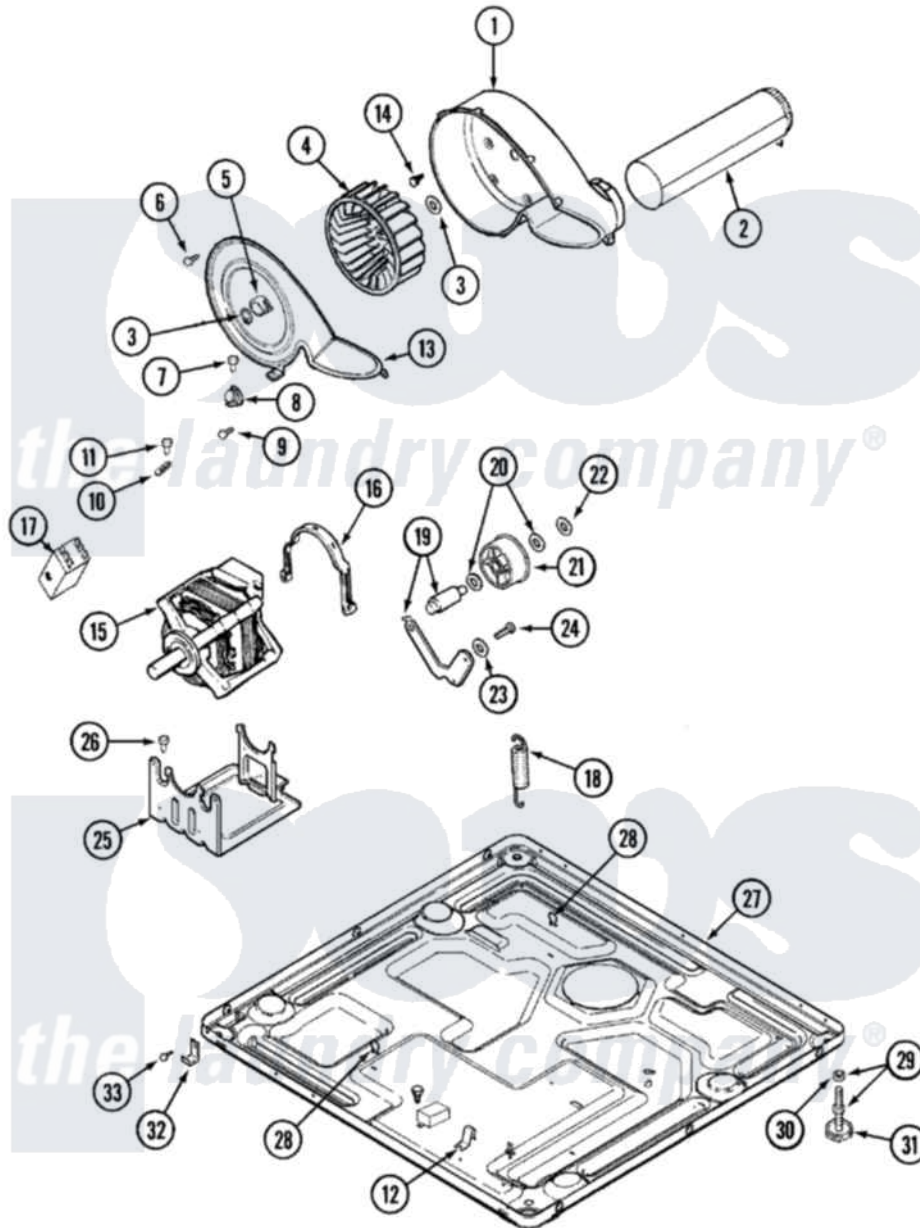

Maytag MDG7658AWW 06 - MOTOR DRIVE

Maytag [Residential Maytag MDG7658AWW Dryer Parts](#) Parts Diagram 06 - MOTOR DRIVE
 Click on the part number to view part

Item	Original Part Number	Replaced By	Status	Part Description
1	33001789			Housing, Blower
2	22001995			Screw Note: Screw, Tumbler Front And Shroud
"	33001800			Duct Assembly, Exhaust
3	410233	9703438		Ring-Retrn
4	33001790			Wheel, Blower
5	312967			Clamp, Blower Housing
6	33001855	33002917		Screw, No.10-16
7	Y313561			Screw---NA
8	306910			Thermostat, Multi Temp Note: Thermostat
9	22001996	3370225		Screw
10	33001762			Fuse, Thermal
11	314848	W10116760		Screw
12	22002244			Clip, Grounding
13	33001873			Cover, Blower Housing---NA
14	314818	1163839		Screw

15	33002795		Motor, Drive 60Hz
"	33002478		Motor
16	Y015825		Clip, Motor To Motor Support
17	33001854	33002478	Motor
18	33002460	33002459	Assembly, Spring And Plug
"	33002461		Plug For Spring
19	33001840	6-3705180	Idler Arm
20	Y312527		Washer, Idler Shaft
21	33001783	6-3700340	Bearing- I
22	312958	354987	Ring, Retaining
23	315772		Sleeve, Idler Arm
24	Y014874		Screw, Idler Arm And Sleeve
25	Y313561		Screw----NA
"	33002466	33002817	Motor Support, Offset
26	Y313561		Screw----NA
27	33002465	Not Available	BASE, (LWR)----NA
"	33002465	Not Available	BASE, (LWR)----NA
28	410490		Spring, Retainer Wire Harness
29	Y305086		Adjustable Leg And Nut
30	Y052740	62739	Nut, Lock
31	Y314137		Foot, Rubber
32	22002239		Clip, Front Panel
33	Y310632	1163839	Screw