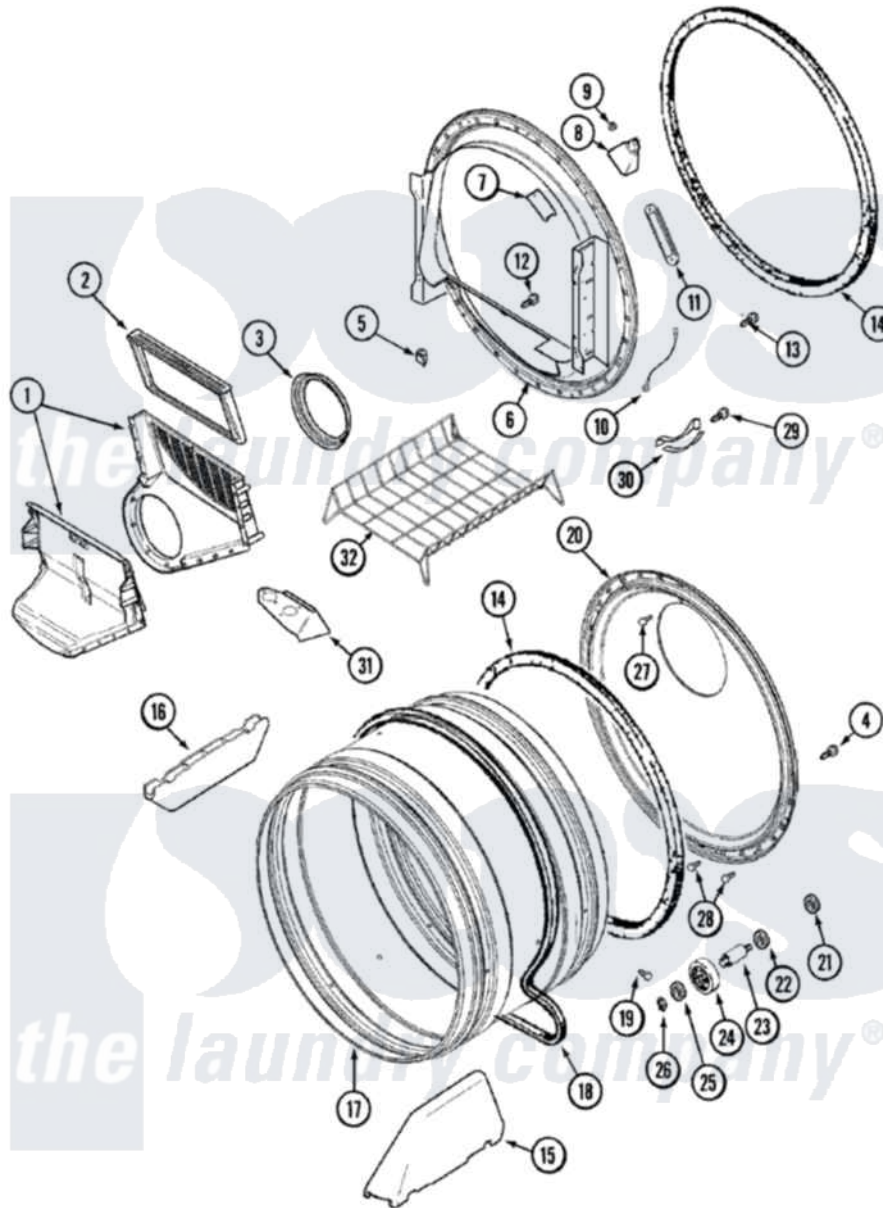

Maytag MDG7658AWW 07 - TUMBLER

Maytag Residential Maytag MDG7658AWW Dryer Parts Parts Diagram 07 - TUMBLER
 Click on the part number to view part

Item	Original Part Number	Replaced By	Status	Part Description
1	33001799			Outlet Duct Assembly Note: Outlet Duct Assembly
2	33001808			Filter, Lint
3	33001758	33002560		Seal, Blower
4	33002190			SCrew, C BraCe, BraCket, Cabinet
5	Y310376			Clip, Door Switch Harness
6	33001868			Front, Tumbler Front W/Sensor Note: Front, Tumbler
7	33001871			Screw Note: Screw, Drum Light
"	33001869			Lens, Drum Light
8	33001870		Not Available	HOLDER, LAMP (W/HOUSING) NOTE: LAMP (W/HOUSING & HOLDER)
"	22002263			Lamp
9	214872			Palnut, End Cap Note: Nut, Lamp Holder
10	211294	90767		Screw, 8A X 3/8 HeX Washer

10	211294	30707	Head Tapping
"	Y303711		Sensor Ground Wire
11	22001078	3177991	Screw
"	33001809		Sensor Bar Assembly
12	312311	312311MAY	Screw
13	33001855	33002917	Screw, No.10-16
14	33001807		Seal, Tumbler
15	33001756	33002032	Baffle
16	33001755		Baffle
17	33001889		Tumbler
18	33001777	33002535	V-Belt
19	33001788	33002973	Screw, No.9-15 X 1.00 Hx WS
20	33001801		Back, Tumbler
21	33001443		Nut, Hex
22	Y313347	312535	Washer, Vault Mounting Brk.
23	Y312948	6-3129480	Shaft- Tumbler
24	Y303373	12001541	Drum Roller/Washer Assembly--W
25	312535		Washer, Vault Mounting Brk.
26	410233	9703438	Ring-Retrn
27	210932		Screw, No.8 X 9/16 Ctsk Note: Screw, Inlet Duct
28	22001996	3370225	Screw
29	210720		Rivet, Bearing To Tumbler Fmt
30	306508		Tumbler Bearing Kit ----W
32	33001917	33001917A	Rack- Dryi