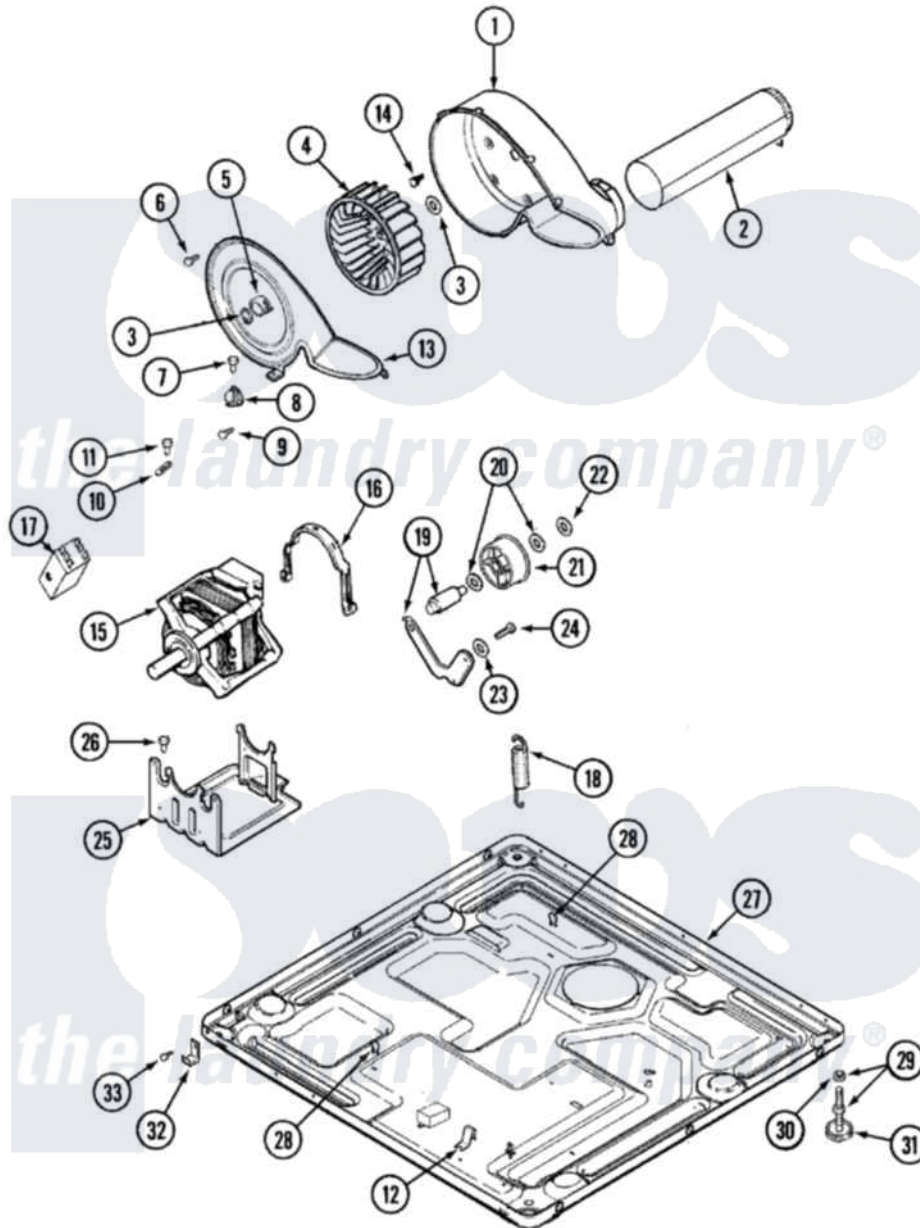

# Maytag MDG7658BWQ 05 - MOTOR DRIVE

Maytag Residential Maytag MDG7658BWQ Dryer Parts Parts Diagram 05 - MOTOR DRIVE  
 Click on the part number to view part

Item	Original Part Number	Replaced By	Status	Part Description
1	<a href="#">33001789</a>			Housing, Blower
2	211294	<a href="#">90767</a>		Screw, 8A X 3/8 HeX Washer Head Tapping
"	<a href="#">33001799</a>			Outlet Duct Assembly Note: Outlet Duct Assembly
3	410233	<a href="#">9703438</a>		Ring-Retrn
4	<a href="#">33002797</a>			Wheel, Blower
5	<a href="#">312967</a>			Clamp, Blower Housing
6	33001855	<a href="#">33002917</a>		Screw, No.10-16
7	<a href="#">Y313561</a>			Screw----NA
8	<a href="#">306910</a>			Thermostat, Multi Temp Note: Thermostat
9	22002925	<a href="#">3370225</a>		Screw
10	<a href="#">33001762</a>			Fuse, Thermal
11	211294	<a href="#">90767</a>		Screw, 8A X 3/8 HeX Washer Head Tapping
12	<a href="#">22002244</a>			Clip, Grounding
13	<a href="#">33001873</a>			Cover, Blower Housing----NA