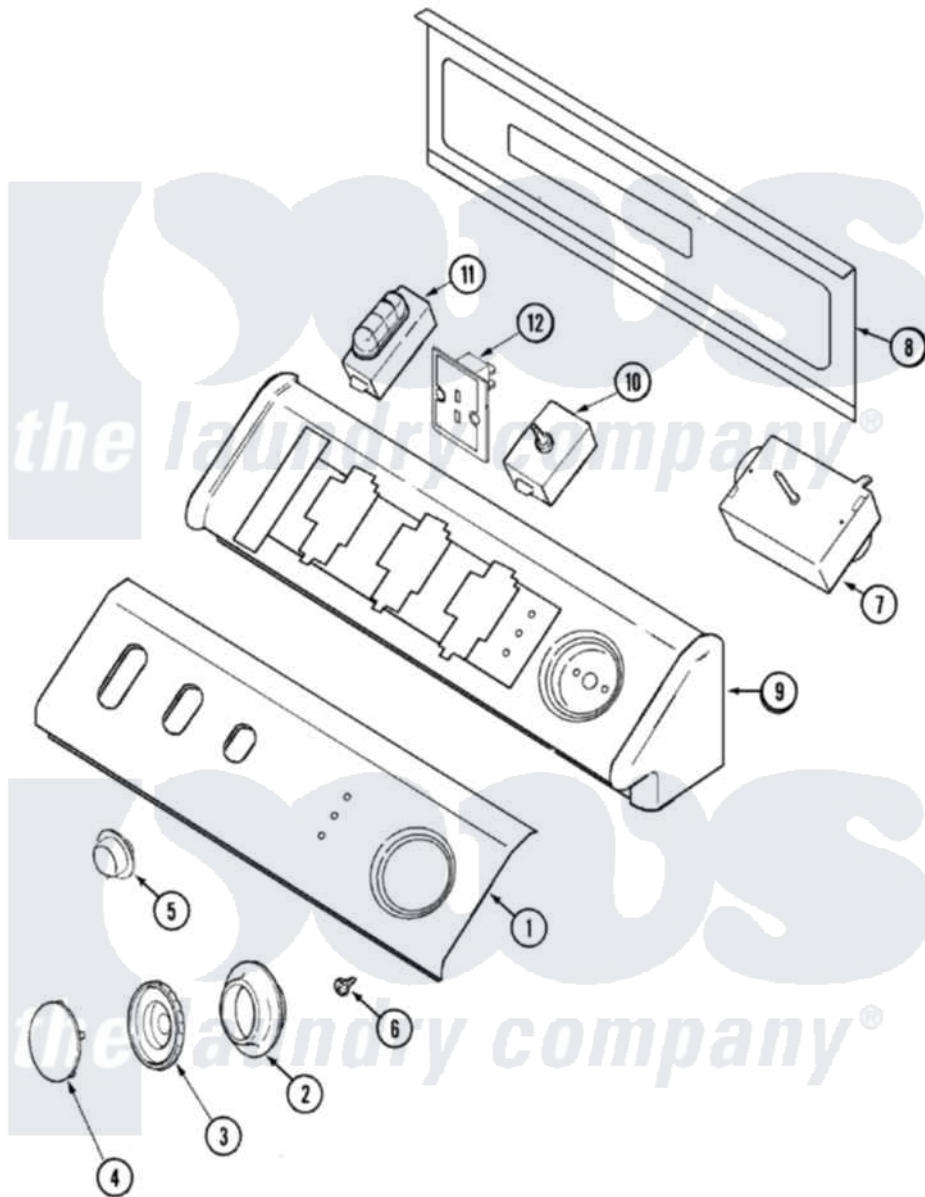

Maytag MDG7757AWW 03 - CONTROL PANEL

Maytag [Residential Maytag MDG7757AWW Dryer Parts](#) Parts Diagram 03 - CONTROL PANEL
 Click on the part number to view part

Item	Original Part Number	Replaced By	Status	Part Description
1	33002694	33002697		Control Panel, Facia / White
"	Y22002339	8534058		Screw
2	33001621			Skirt, Timer Dial
3	22001659			Timer Knob - Grey
4	22001664			Timer Knob Insert/Cap
5	33002435			Button, Push-To-Start
"	33001619	37001071		Button, Push-To-Start
6	33001690	90767		Screw, 8A X 3/8 HeX Washer Head Tapping
7	33001932			Timer
8	216423	3370225		Screw
"	22002529		Not Available	CONSOLE BACK PANEL
9	33002286		Not Available	CONSOLE (WHT)
10	33001861	33001618		Switch- PU
11	33001653			Switch, Temp 4 Pos
"	33001652			Switch, Temp 4 Pos
				Drum Display Control Note: