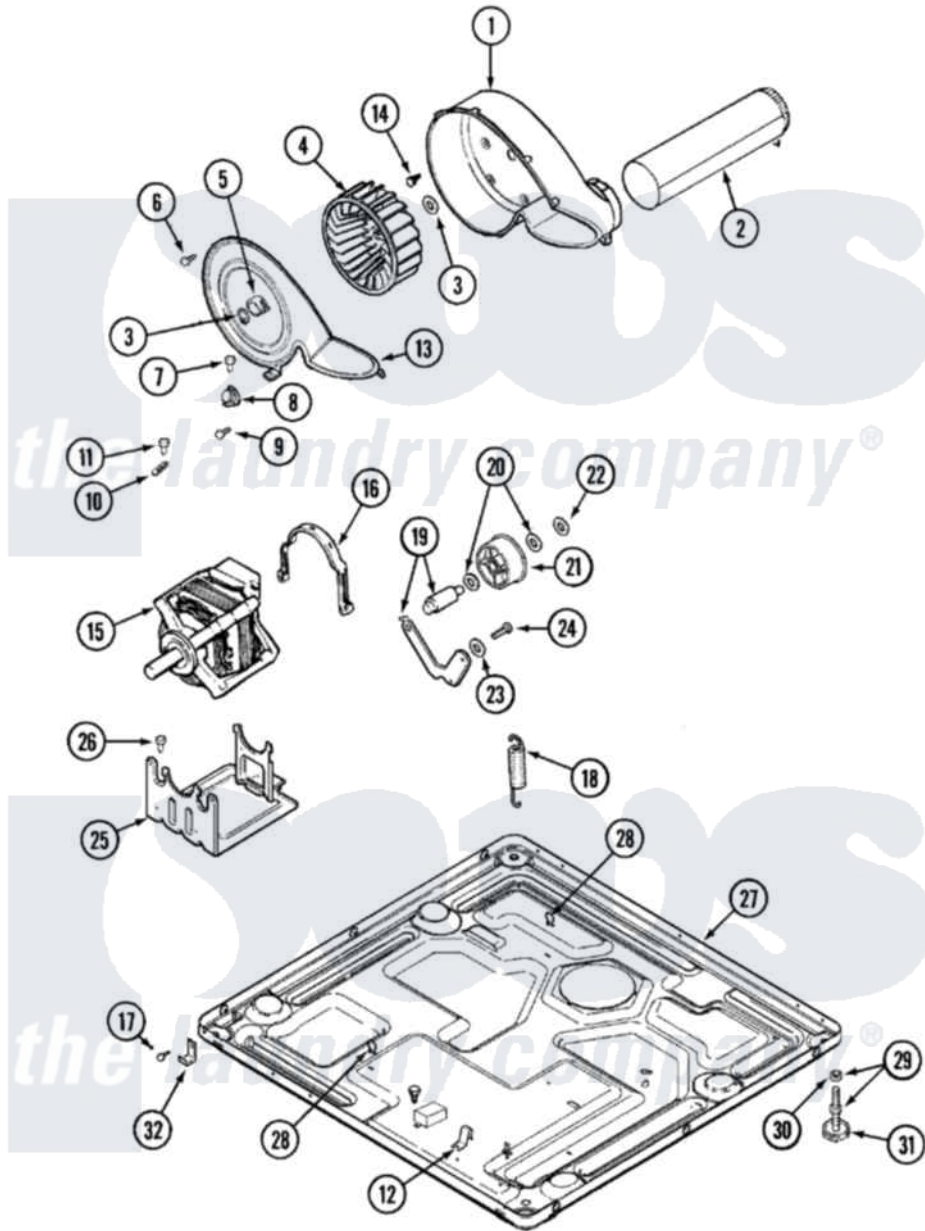

Maytag MDG7757AWW 06 - MOTOR DRIVE

Maytag [Residential Maytag MDG7757AWW Dryer Parts](#) Parts Diagram 06 - MOTOR DRIVE
 Click on the part number to view part

Item	Original Part Number	Replaced By	Status	Part Description
1	33001789			Housing, Blower
2	22001995			Screw Note: Screw, Tumbler Front And Shroud
"	33001800			Duct Assembly, Exhaust
3	410233	9703438		Ring-Retrn
4	33002797			Wheel, Blower
"	33001790			Wheel, Blower
5	312967			Clamp, Blower Housing
6	33001855	33002917		Screw, No.10-16
7	Y313561			Screw----NA
9	22001996	3370225		Screw
10	33001762			Fuse, Thermal
11	314848	W10116760		Screw
12	22002244			Clip, Grounding
13	33001873			Cover, Blower Housing----NA
14	314818	1163839		Screw
15	33002478			Motor

"	33002795		Motor, Drive 60Hz
16	Y015825		Clip, Motor To Motor Support
17	Y310632	1163839	Screw
18	33002460	33002459	Assembly, Spring And Plug
"	33002461		Plug For Spring
19	33001840	6-3705180	Idler Arm
20	Y312527		Washer, Idler Shaft
21	33001783	6-3700340	BearIng- I
22	312958	354987	Ring, Retaining
23	315772		Sleeve, Idler Arm
24	Y014874		Screw, Idler Arm And Sleeve
25	Y313561		Screw---NA
"	33002466	33002817	Motor Support, Offset
26	Y313561		Screw---NA
27	22003605		Base Weld Assembly
28	410490		Spring, Retainer Wire Harness
29	Y305086		Adjustable Leg And Nut
30	Y052740	62739	Nut, Lock
31	Y314137		Foot, Rubber
32	22002239		Clip, Front Panel