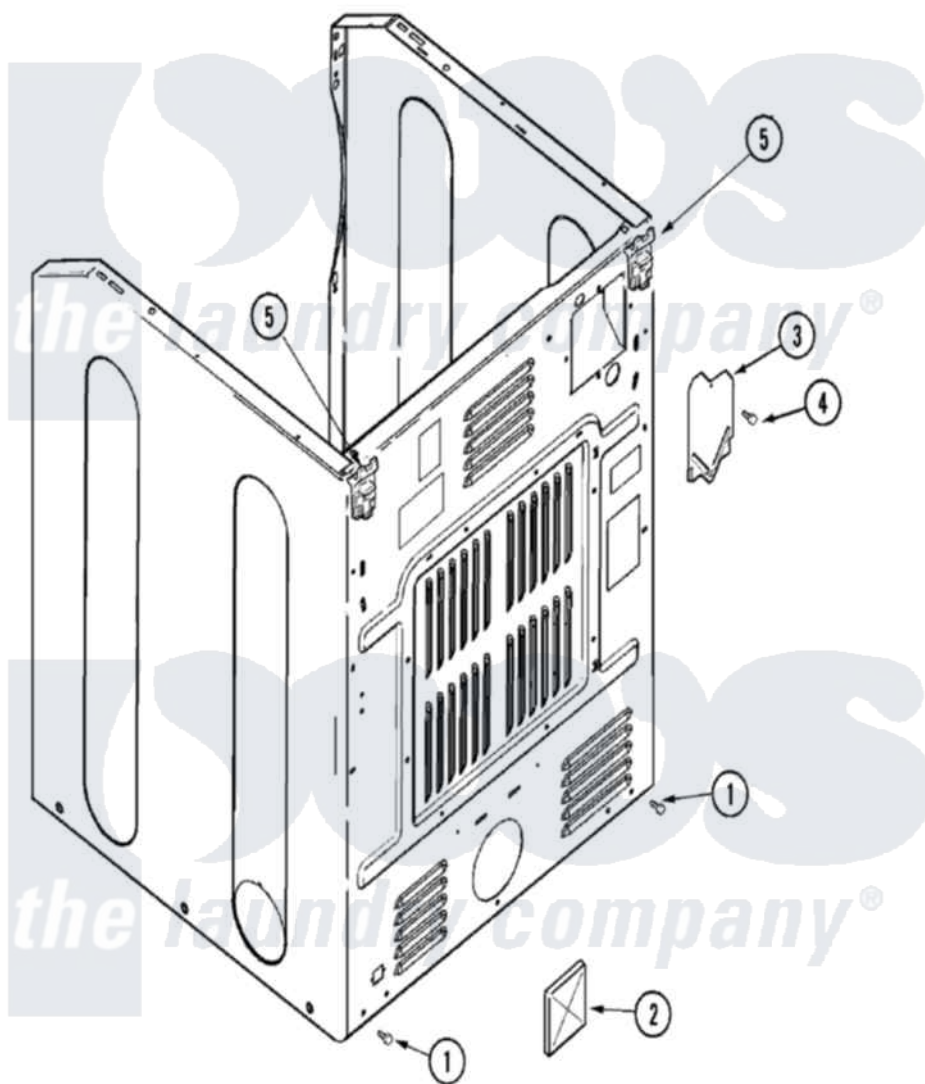

Maytag MDG7758AWQ 02 - CABINET-REAR

Maytag Residential Maytag MDG7758AWQ Dryer Parts Parts Diagram 02 - CABINET-REAR
 Click on the part number to view part

Item	Original Part Number	Replaced By	Status	Part Description
1	22001995			Screw Note: Screw, Tumbler Front And Shroud
2	33001702			Flap, Pipe
3	33001795			Cover, Terminal Block
4	22001995			Screw Note: Screw, Tumbler Front And Shroud
5	22003367	22004095		Hinge, Plastic
"	22001995			Screw Note: Screw, Tumbler Front And Shroud
6	Y310376			Clip, Door Switch Harness