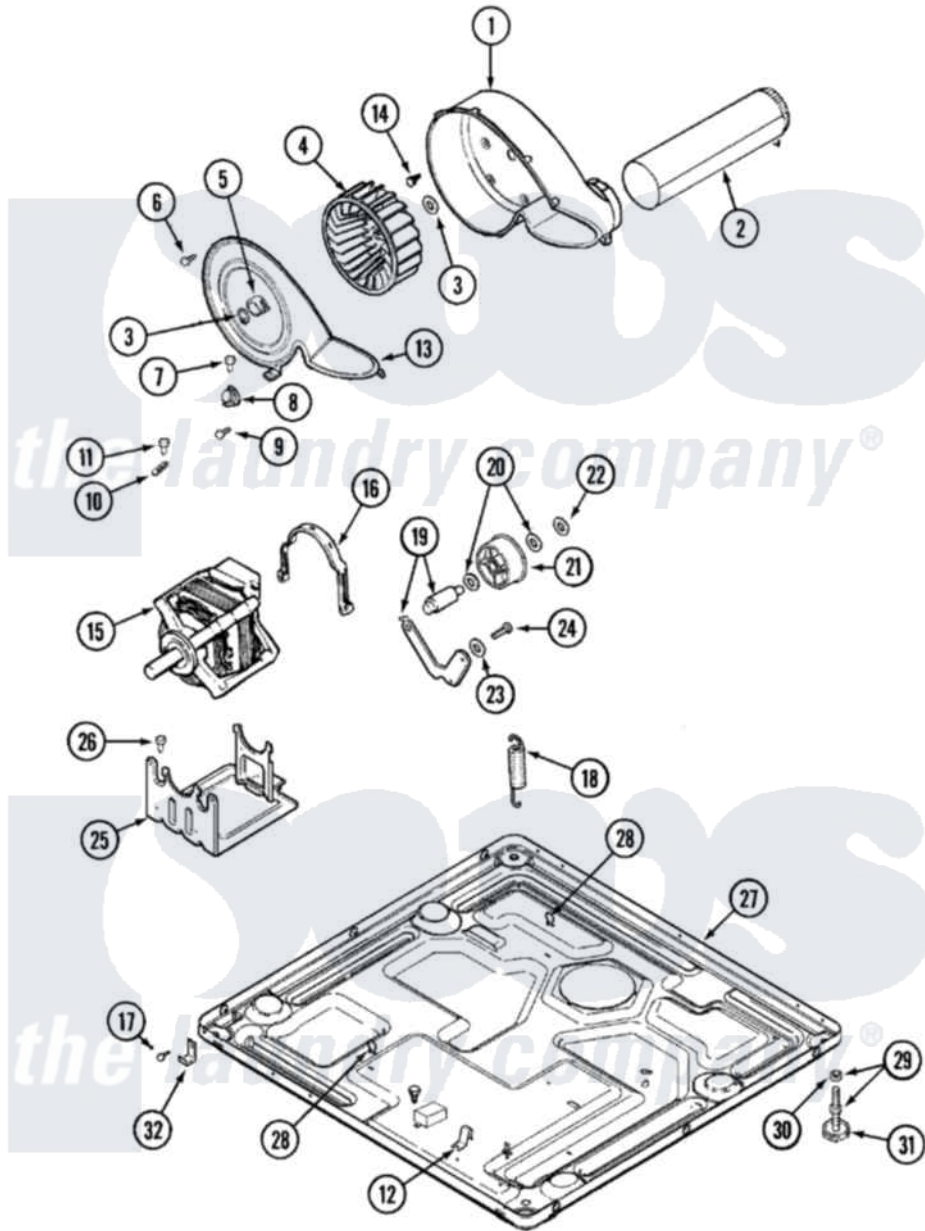

# Maytag MDG7758AWQ 05 - MOTOR DRIVE

Maytag Residential Maytag MDG7758AWQ Dryer Parts Parts Diagram 05 - MOTOR DRIVE  
 Click on the part number to view part

Item	Original Part Number	Replaced By	Status	Part Description
1	<a href="#">33001789</a>			Housing, Blower
2	<a href="#">22001995</a>			Screw Note: Screw, Tumbler Front And Shroud
"	<a href="#">33001800</a>			Duct Assembly, Exhaust
3	410233	<a href="#">9703438</a>		Ring-Retrn
4	<a href="#">33002797</a>			Wheel, Blower
"	<a href="#">33001790</a>			Wheel, Blower
5	<a href="#">312967</a>			Clamp, Blower Housing
6	33001855	<a href="#">33002917</a>		Screw, No.10-16
7	<a href="#">Y313561</a>			Screw----NA
8	<a href="#">306910</a>			Thermostat, Multi Temp Note: Thermostat
9	22001996	<a href="#">3370225</a>		Screw
10	<a href="#">33001762</a>			Fuse, Thermal
11	314848	<a href="#">W10116760</a>		Screw
12	<a href="#">22002244</a>			Clip, Grounding
13	<a href="#">33001873</a>			Cover, Blower Housing----NA