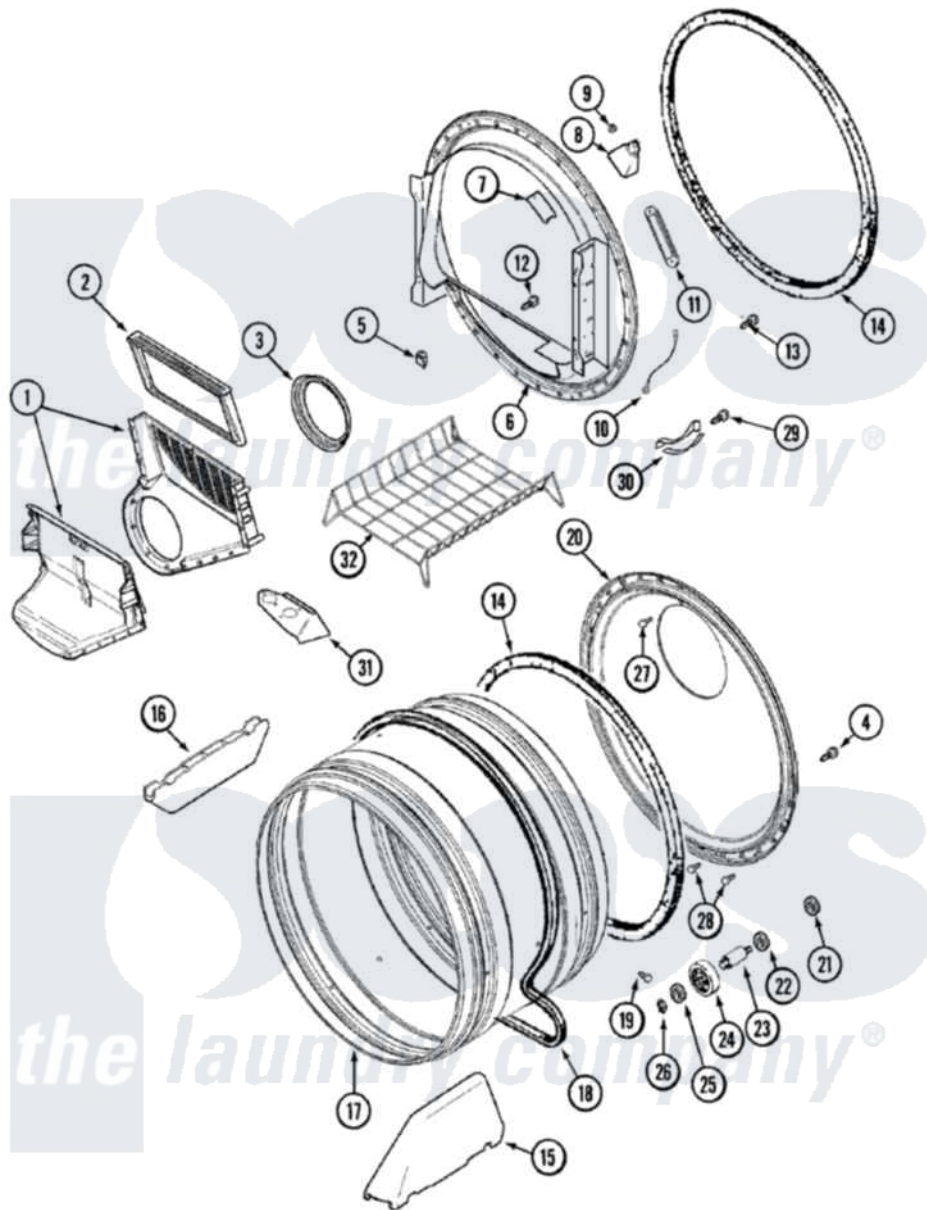

Maytag MDG7758AWQ 07 - TUMBLER

Maytag Residential Maytag MDG7758AWQ Dryer Parts Parts Diagram 07 - TUMBLER
 Click on the part number to view part

Item	Original Part Number	Replaced By	Status	Part Description
1	33001799			Outlet Duct Assembly Note: Outlet Duct Assembly
2	33001808			Filter, Lint
3	33001758	33002560		Seal, Blower
4	33002190			SCrew, C BraCe, BraCket, Cabinet
5	22003298			Retainer, Wire
6	33001868			Front, Tumbler Front W/Sensor Note: Front, Tumbler
7	33001871			Screw Note: Screw, Drum Light
"	33001869			Lens, Drum Light
8	33001870		Not Available	HOLDER, LAMP (W/HOUSING) NOTE: LAMP (W/HOUSING & HOLDER)
"	22002263			Lamp
9	214872			Palnut, End Cap Note: Nut, Lamp Holder
10	211204	90767		Screw, 8A X 3/8 HeX Washer

10	211294	30707	Head Tapping
"	Y303711		Sensor Ground Wire
11	33001809		Sensor Bar Assembly
"	22001078	3177991	Screw
12	312311	312311MAY	Screw
13	33001855	33002917	Screw, No.10-16
14	33001807		Seal, Tumbler
15	33001756	33002032	Baffle
16	33001755		Baffle
17	33001889		Tumbler
"	33002779		Tumbler Back And Seal As-Pack
18	33001777	33002535	V-Belt
19	33001788	33002973	Screw, No.9-15 X 1.00 Hx WS
20	33001801		Back, Tumbler
21	33001443		Nut, Hex
22	Y313347	312535	Washer, Vault Mounting Brk.
23	Y312948	6-3129480	Shaft- Tumbler
24	Y303373	12001541	Drum Roller/Washer Assembly--W
25	312535		Washer, Vault Mounting Brk.
26	410233	9703438	Ring-Retrn
27	210932		Screw, No.8 X 9/16 Ctsk Note: Screw, Inlet Duct
28	22001996	3370225	Screw
29	210720		Rivet, Bearing To Tumbler Fmt
30	306508		Tumbler Bearing Kit ----W
32	33001917	33001917A	Rack- Dryi