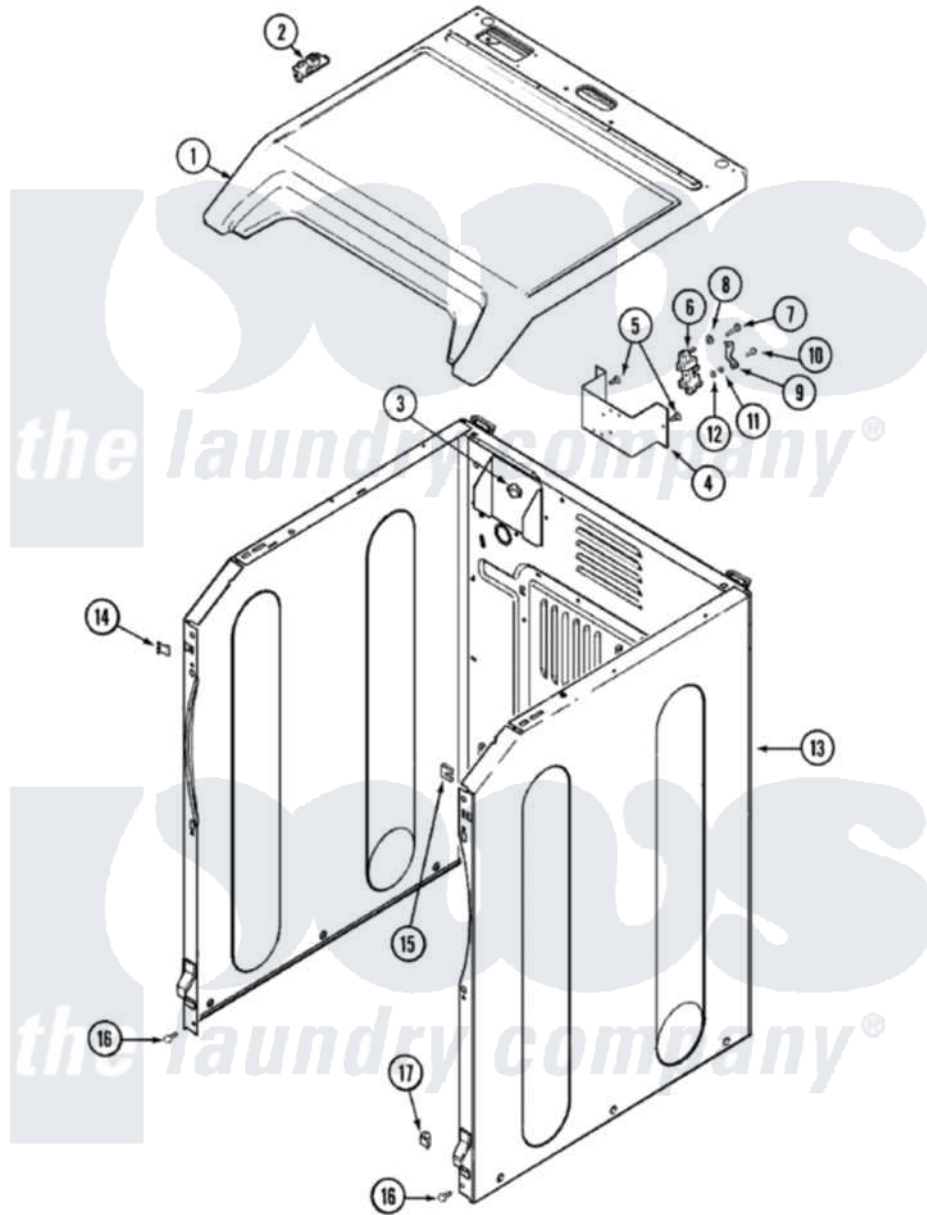

Maytag MDG7758AWW 01 - CABINET

Maytag Residential Maytag MDG7758AWW Dryer Parts Parts Diagram 01 - CABINET
 Click on the part number to view part

Item	Original Part Number	Replaced By	Status	Part Description
1	33002627			Cover, Top
2	33001872	33002891		Pin, Locator
3	22003298			Retainer, Wire
13	22003582		Not Available	CABINET, ASSY. (WHT-AS PK)
"	213007			Xfor Cabinet See Cabinet, Back
14	22002049			Clip Note: Clip, Front Panel
15	213280	204439		Screw And Fstner Assembly
16	22001995			Screw Note: Screw, Tumbler Front And Shroud
17	22003298			Retainer, Wire