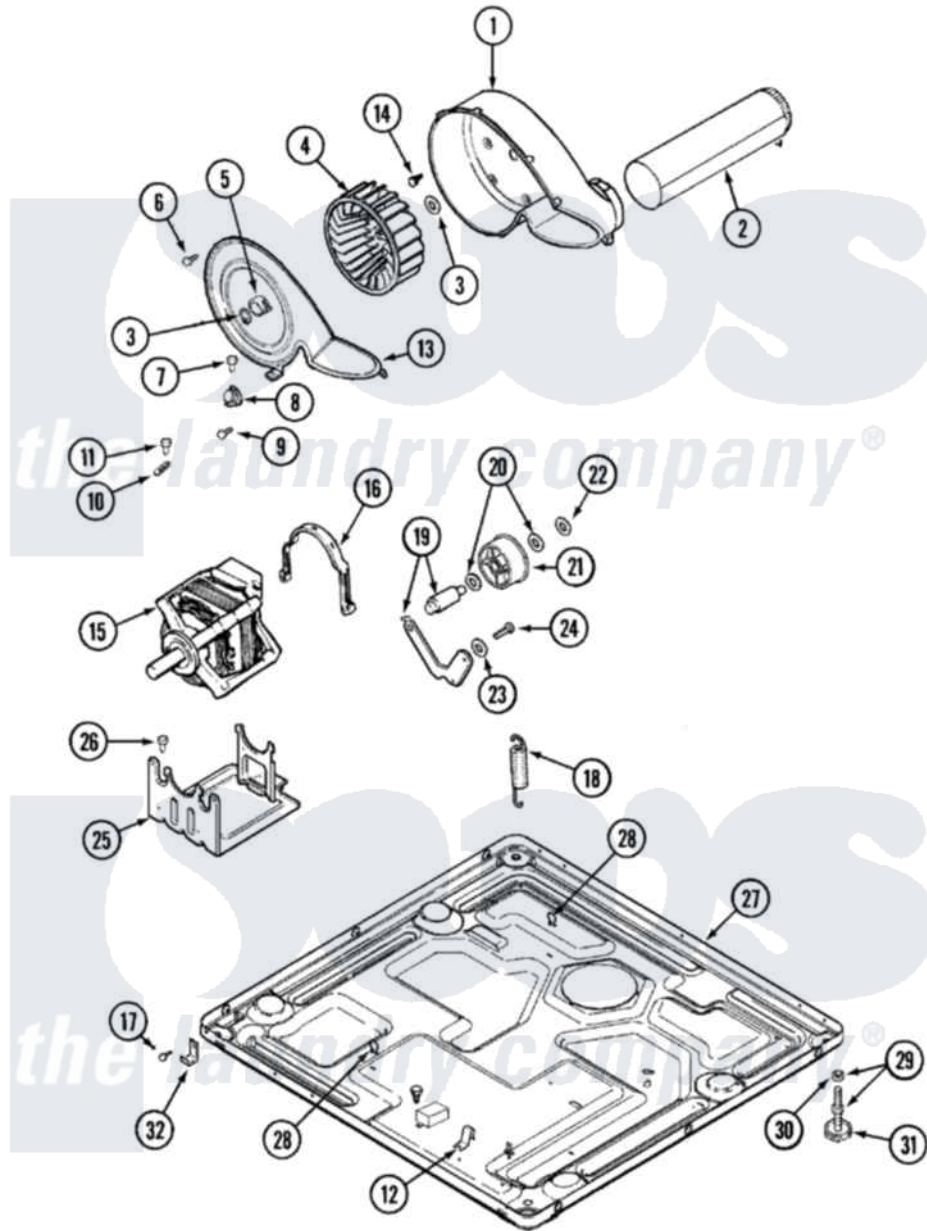

Maytag MDG7758AWW 05 - MOTOR DRIVE

Maytag [Residential Maytag MDG7758AWW Dryer Parts](#) Parts Diagram 05 - MOTOR DRIVE
 Click on the part number to view part

Item	Original Part Number	Replaced By	Status	Part Description
1	33001789			Housing, Blower
2	22001995			Screw Note: Screw, Tumbler Front And Shroud
"	33001800			Duct Assembly, Exhaust
3	410233	9703438		Ring-Retrn
4	33002797			Wheel, Blower
"	33001790			Wheel, Blower
5	312967			Clamp, Blower Housing
6	33001855	33002917		Screw, No.10-16
7	Y313561			Screw----NA
8	306910			Thermostat, Multi Temp Note: Thermostat
9	22001996	3370225		Screw
10	33001762			Fuse, Thermal
11	314848	W10116760		Screw
12	22002244			Clip, Grounding
13	33001873			Cover, Blower Housing----NA

14	314818	1163839	Screw
15	33002795		Motor, Drive 60Hz
"	33002478		Motor
16	Y015825		Clip, Motor To Motor Support
17	Y310632	1163839	Screw
18	33002460	33002459	Assembly, Spring And Plug
"	33002461		Plug For Spring
19	33001840	6-3705180	Idler Arm
20	Y312527		Washer, Idler Shaft
21	33001783	6-3700340	Bearing- I
22	312958	354987	Ring, Retaining
23	315772		Sleeve, Idler Arm
24	Y014874		Screw, Idler Arm And Sleeve
25	33002466	33002817	Motor Support, Offset
"	Y313561		Screw----NA
26	Y313561		Screw----NA
27	33002465		Not Available
28	410490		BASE, (LWR)----NA
29	410490		Spring, Retainer Wire Harness
30	Y305086		Adjustable Leg And Nut
31	Y052740	62739	Nut, Lock
32	Y314137		Foot, Rubber
32	22002239		Clip, Front Panel