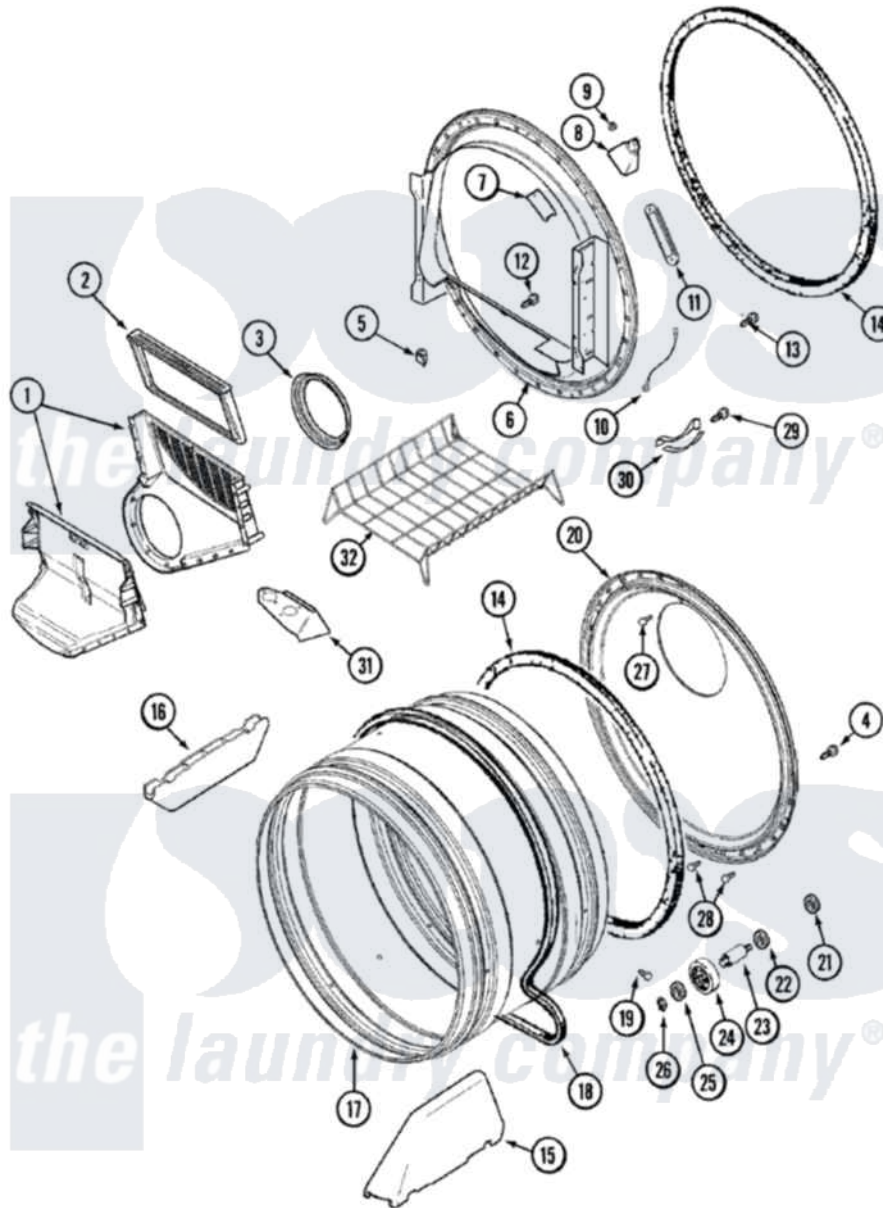

# Maytag MDG7758AWW 07 - TUMBLER

Maytag [Residential Maytag MDG7758AWW Dryer Parts](#) Parts Diagram 07 - TUMBLER  
 Click on the part number to view part

Item	Original Part Number	Replaced By	Status	Part Description
1	<a href="#">33001799</a>			Outlet Duct Assembly Note: Outlet Duct Assembly
2	<a href="#">33001808</a>			Filter, Lint
3	33001758	<a href="#">33002560</a>		Seal, Blower
4	<a href="#">33002190</a>			SCrew, C BraCe, BraCket, Cabinet
5	<a href="#">22003298</a>			Retainer, Wire
6	<a href="#">33001868</a>			Front, Tumbler Front W/Sensor Note: Front, Tumbler
7	<a href="#">33001871</a>			Screw Note: Screw, Drum Light
"	<a href="#">33001869</a>			Lens, Drum Light
8	33001870		Not Available	HOLDER, LAMP (W/HOUSING) NOTE: LAMP (W/HOUSING & HOLDER)
"	<a href="#">22002263</a>			Lamp
9	<a href="#">214872</a>			Palnut, End Cap Note: Nut, Lamp Holder
10	211294	<a href="#">90767</a>		Screw, 8A X 3/8 HeX Washer