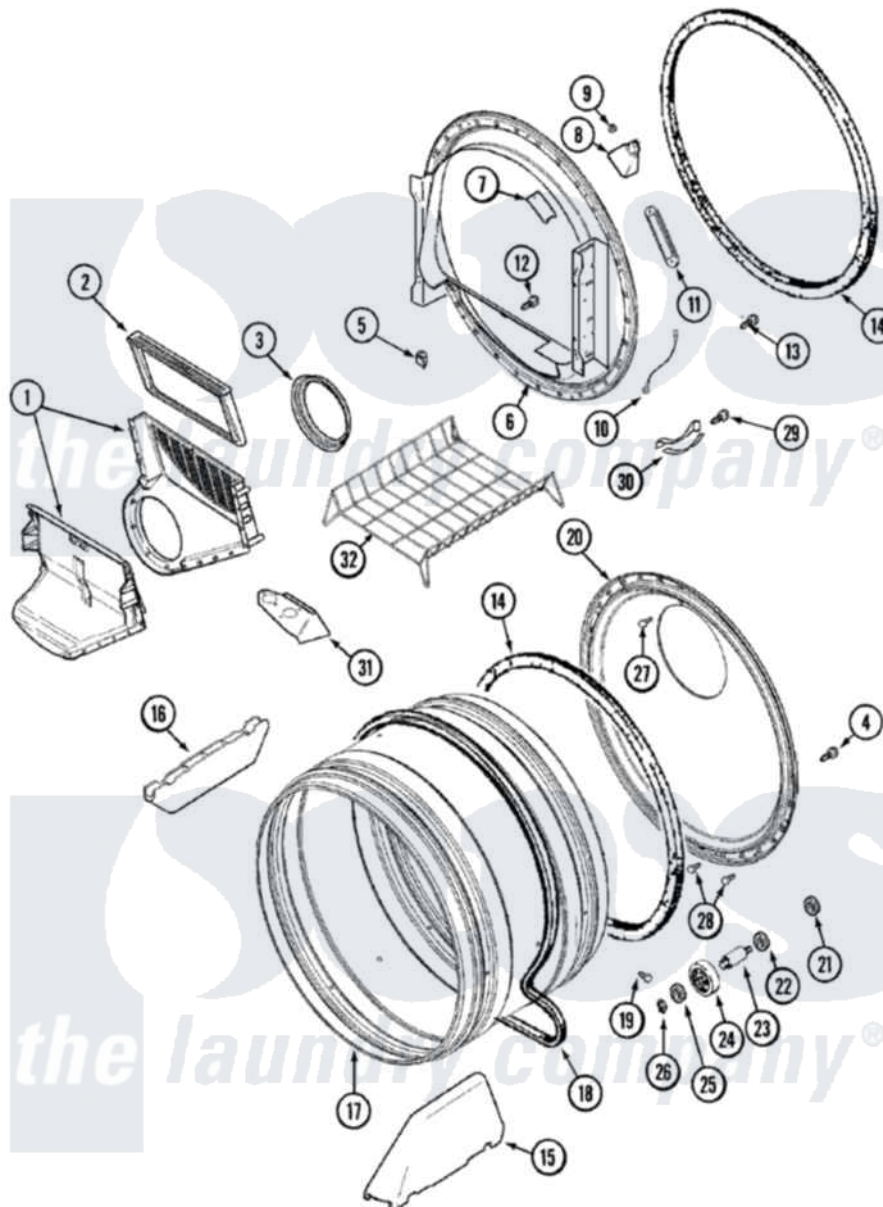

Maytag MDG8000AWQ 05 - TUMBLER

Maytag Residential Maytag MDG8000AWQ Dryer Parts Parts Diagram 05 - TUMBLER
 Click on the part number to view part

Item	Original Part Number	Replaced By	Status	Part Description
1	33001799			Outlet Duct Assembly Note: Outlet Duct Assembly
2	33001808			Filter, Lint
3	33001758	33002560		Seal, Blower
4	33002190			SCrew, C BraCe, BraCket, Cabinet
5	Y310376			Clip, Door Switch Harness
6	33001868			Front, Tumbler Front W/Sensor Note: Front, Tumbler
7	33001871			Screw Note: Screw, Drum Light
"	33001869			Lens, Drum Light
"	22002263			Lamp
8	33001870		Not Available	HOLDER, LAMP (W/HOUSING) NOTE: LAMP (W/HOUSING & HOLDER)
9	214872			Palnut, End Cap Note: Nut, Lamp Holder
10	211294	90767		Screw, 8A X 3/8 HeX Washer

10	211294	30707	Head Tapping
"	Y303711		Sensor Ground Wire
11	22001078	3177991	Screw
"	33001809		Sensor Bar Assembly
12	312311	312311MAY	Screw
13	33001855	33002917	Screw, No.10-16
14	33001807		Seal, Tumbler
15	33001756	33002032	Baffle
16	33001755		Baffle
17	33001889		Tumbler
18	33001777	33002535	V-Belt
19	33001788	33002973	Screw, No.9-15 X 1.00 Hx WS
20	33001801		Back, Tumbler
21	33001443		Nut, Hex
22	Y313347	312535	Washer, Vault Mounting Brk.
23	Y312948	6-3129480	Shaft- Tumbler
24	Y303373	12001541	Drum Roller/Washer Assembly--W
25	312535		Washer, Vault Mounting Brk.
26	410233	9703438	Ring-Retrn
27	210932		Screw, No.8 X 9/16 Ctsk Note: Screw, Inlet Duct
28	22001996	3370225	Screw
29	210720		Rivet, Bearing To Tumbler Fmt
30	306508		Tumbler Bearing Kit ----W
32	33001917	33001917A	Rack- Dryi