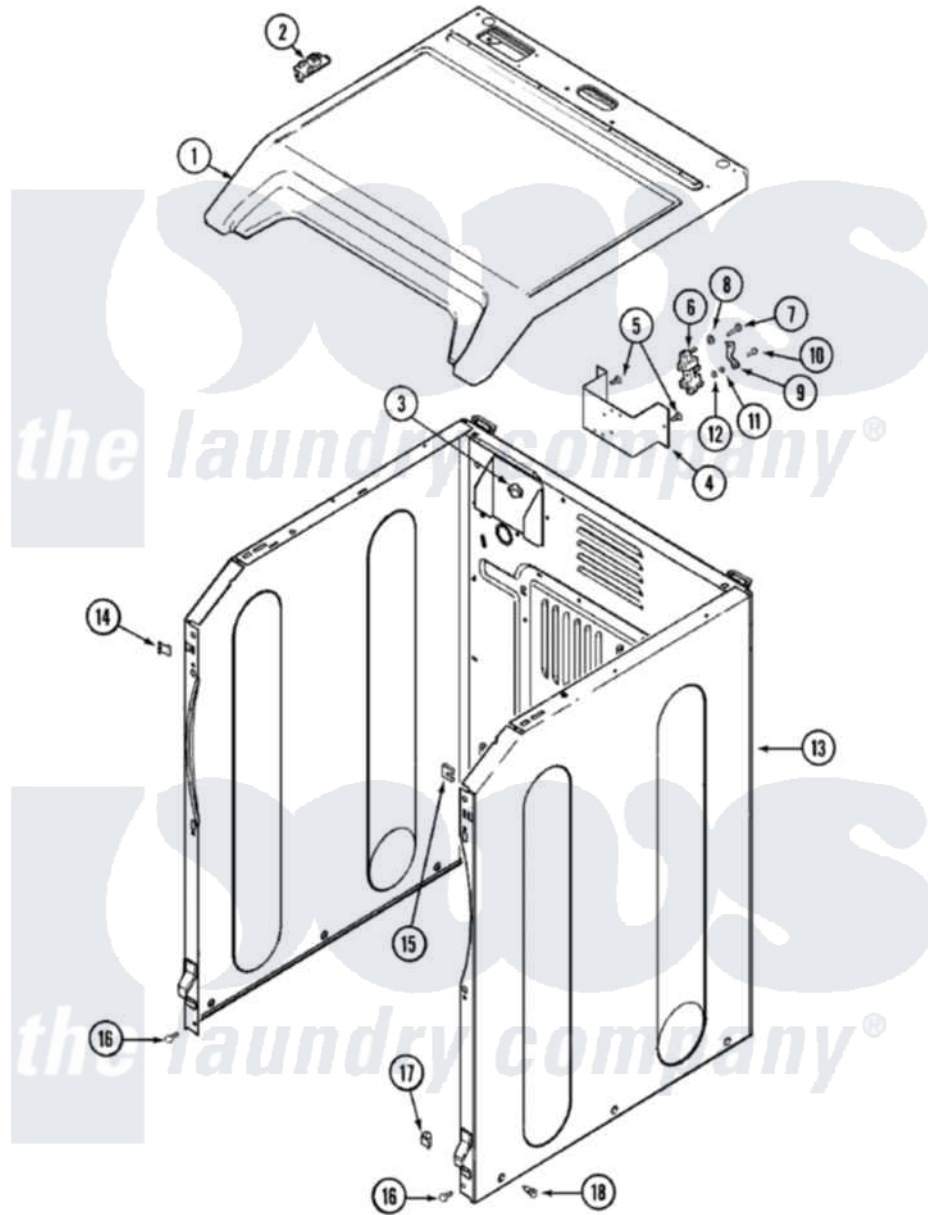

# Maytag MDG8000AWW 01 - CABINET

Maytag Residential Maytag MDG8000AWW Dryer Parts Parts Diagram 01 - CABINET  
 Click on the part number to view part

Item	Original Part Number	Replaced By	Status	Part Description
1	<a href="#">33001865</a>			Cover, Top
2	33001872	<a href="#">33002891</a>		Pin, Locator
3	<a href="#">Y310376</a>			Clip, Door Switch Harness
13	22002548	<a href="#">22003639</a>		Cabinet Assembly
14	<a href="#">22002049</a>			Clip Note: Clip, Front Panel
15	213280	<a href="#">204439</a>		Screw And Fstner Assembly
16	<a href="#">22001995</a>			Screw Note: Screw, Tumbler Front And Shroud
17	<a href="#">Y310376</a>			Clip, Door Switch Harness
18	<a href="#">213007</a>			Xfor Cabinet See Cabinet, Back