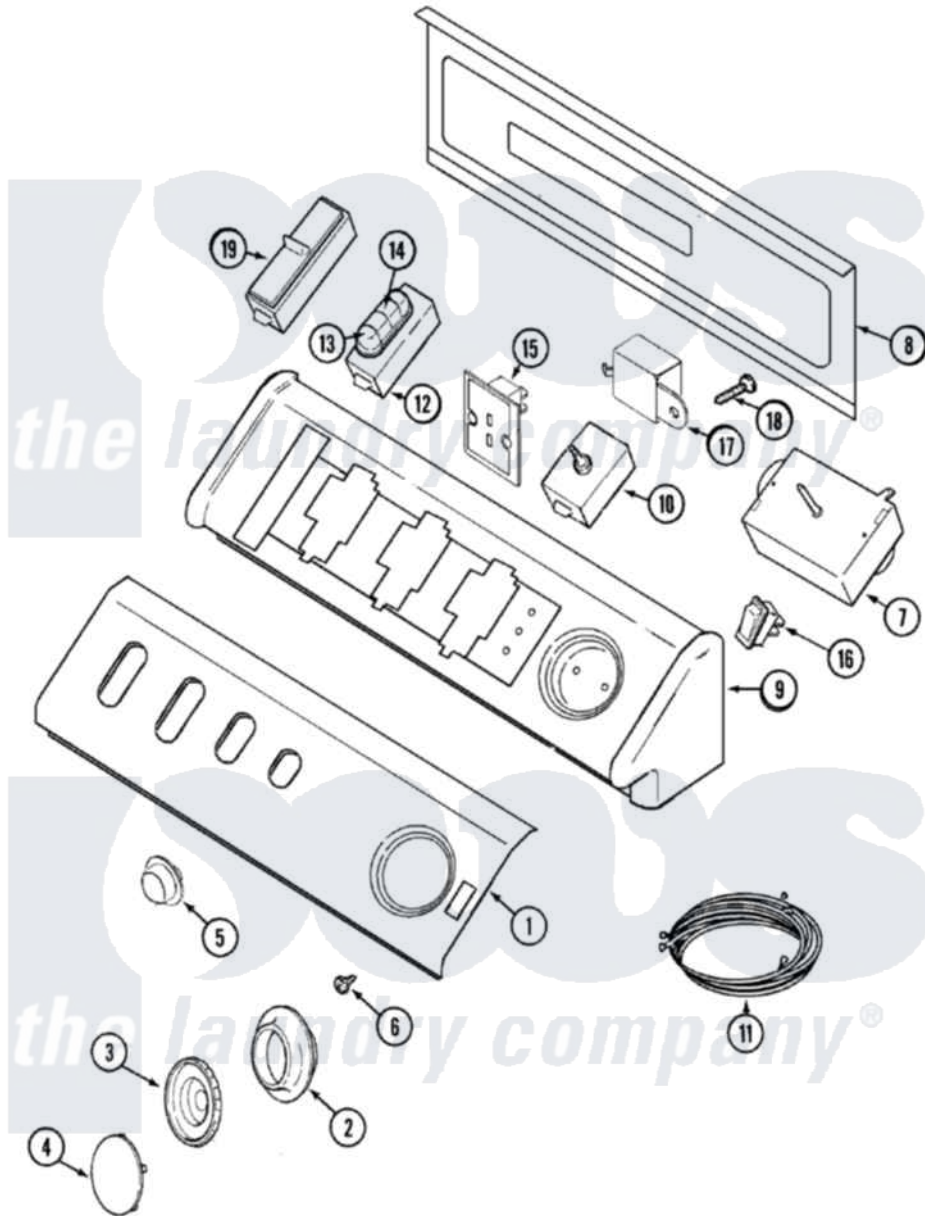

Maytag MDG8000AWW 03 - CONTROL PANEL

Maytag [Residential Maytag MDG8000AWW Dryer Parts](#) Parts Diagram 03 - CONTROL PANEL
 Click on the part number to view part

Item	Original Part Number	Replaced By	Status	Part Description
1	Y22002339	8534058		Screw
"	33002330			Panel, Control
2	33001621			Skirt, Timer Dial
3	22001659			Timer Knob - Grey
4	22001664			Timer Knob Insert/Cap
5	33001619	37001071		Button, Push-To-Start
6	33001690	90767		Screw, 8A X 3/8 HeX Washer Head Tapping
7	33001730			Timer
8	22002529		Not Available	CONSOLE BACK PANEL
"	216423	3370225		Screw
9	33002286		Not Available	CONSOLE (WHT)
10	33001861	33001618		Switch- PU
11	33002420			Wire Harness, Main Note: Wire Harness, Main
12	33002414			Switch, Option 4 Pos
13	22001788			Button, Switch

14	22001789		Button, Switch
15	33002389		Dryness Display Control Note: Display, Dryness
16	33002417		2 Pos. Rocker Switch Note: Switch, Rocker
17	33001848		Signal, End Of Cycle
18	33001860	W10116760	Screw
19	33001656		Switch, Temp Note: Switch, Inf. Temp
20	22001948		Lens, Indicator Light
"	22001403		Light, Indicator
21	33002555	Not Available	MANUAL, USE & CARE (FRCH)
"	33002411		Manual, Use And Care