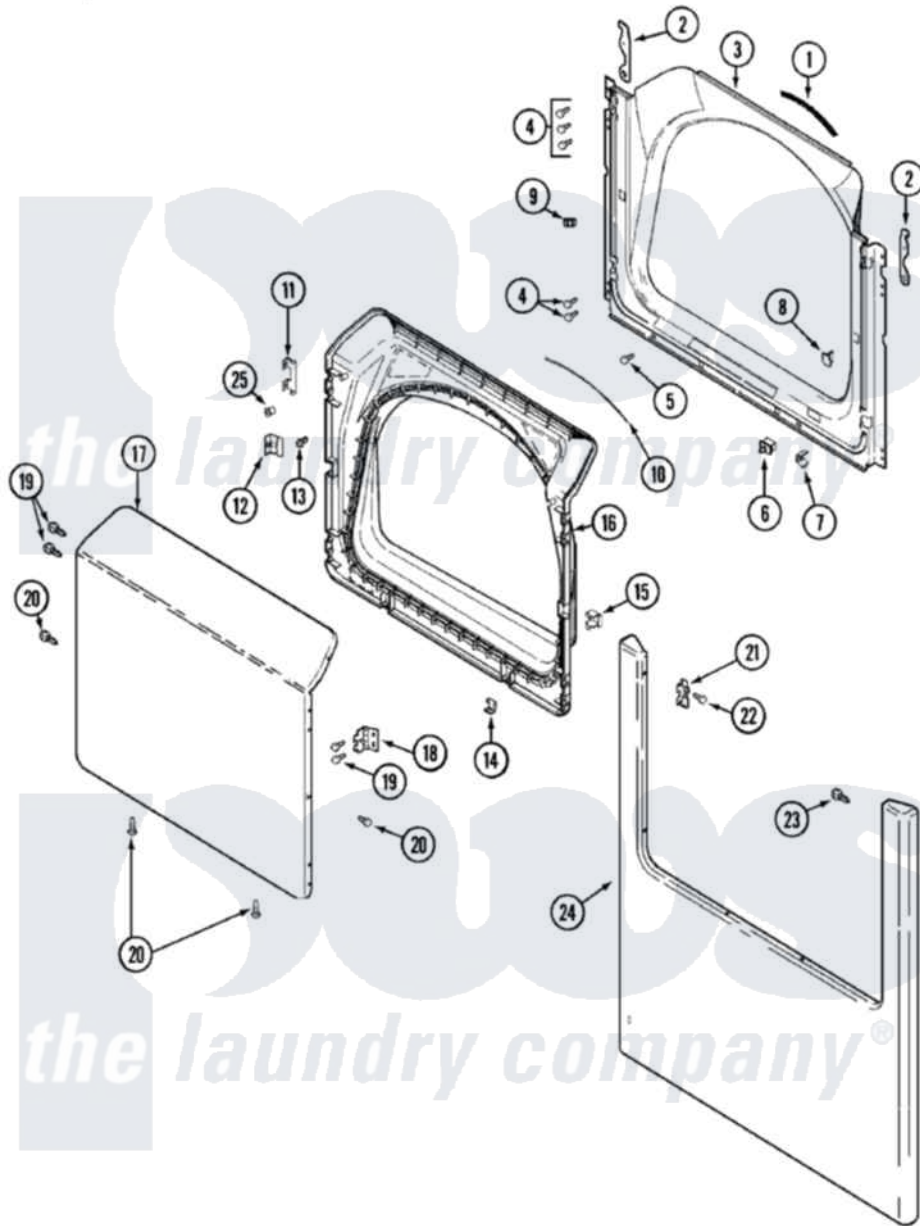

Maytag MDG8000AWW 04 - DOOR

Maytag [Residential Maytag MDG8000AWW Dryer Parts](#) Parts Diagram 04 - DOOR
 Click on the part number to view part

Item	Original Part Number	Replaced By	Status	Part Description
1	33001767			Seal, Shroud
2	33002386	33002597		Hook, Security
3	33001778			Shroud
4	22001995			Screw Note: Screw, Tumbler Front And Shroud
5	33001768			Screw, Shroud Note: Screw, Shroud And Outlet Duct
6	33001508	W10169313		Switch-Dor
7	33001760			Bracket, Hinge
8	33001174	LA-1003		Door Catch Kit
9	33001791	306436		Door Latch Kit--W
"	Y304578	LA-1003		Door Catch Kit
10	33002094			Seal, Door
11	22002038			Clip, Door
12	33001793			Bracket, Strike
13	33001761			Strike, Door
14	22002039			Clip, Door

15	33001763		Plug, Inner Door
16	33001750		Door, Inner/ W Seal
17	22001817		Sheet, Sound Damper
"	33002430	Not Available	PANEL, DOOR (WHT-W/MEDALLION)
18	33001759		Hinge, Door
19	22002062	98006631	Screw
20	22002063		Screw No.8-18AB Wafer Head
21	33001764		Cover, Hinge Hole
22	33001787		Screw, Hinge Note: Screw, Hinge Hole Cover
23	22002012		Screw, Hinge Note: Screw, Hinge Bracket
24	22002241	22002836	Panel, Front
25	33001771		Bushing, Inner Door