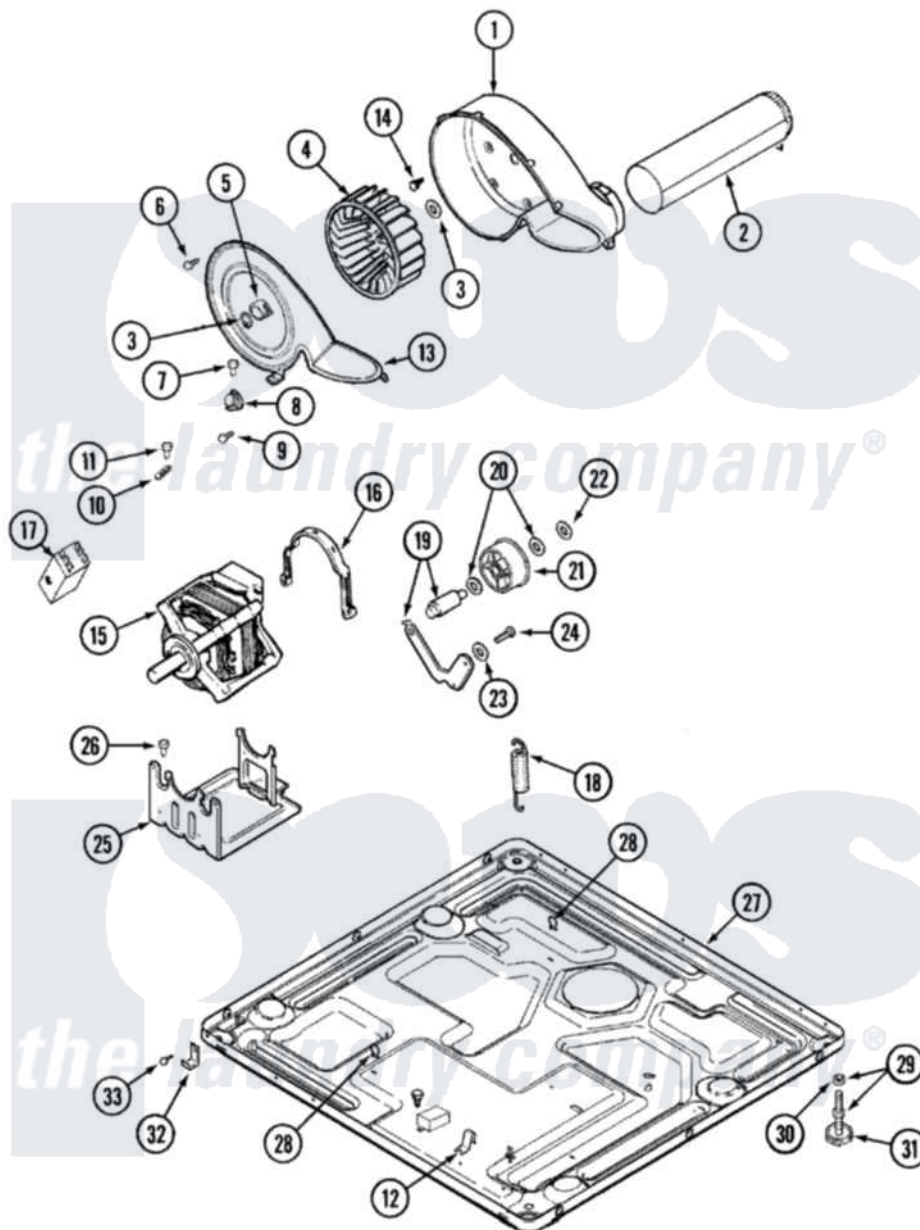

Maytag MDG8000AWW 06 - MOTOR DRIVE

Maytag [Residential Maytag MDG8000AWW Dryer Parts](#) Parts Diagram 06 - MOTOR DRIVE
 Click on the part number to view part

Item	Original Part Number	Replaced By	Status	Part Description
1	33001789			Housing, Blower
2	22001995			Screw Note: Screw, Tumbler Front And Shroud
"	33001800			Duct Assembly, Exhaust
3	410233	9703438		Ring-Retrn
4	33001790			Wheel, Blower
5	312967			Clamp, Blower Housing
6	33001855	33002917		Screw, No.10-16
7	Y313561			Screw---NA
8	306910			Thermostat, Multi Temp Note: Thermostat
"	33002409			Thermostat, Ultra Care
9	22001996	3370225		Screw
10	33001762			Fuse, Thermal
11	314848	W10116760		Screw
12	22002244			Clip, Grounding
13	33001796	33002711		Cover, Blower Housing

14	314818	1163839	Screw
15	33002462	33002478	Motor
"	33002478		Motor
"	33002237	33002478	Motor
16	Y015825		Clip, Motor To Motor Support
17	33001854	33002478	Motor
18	33002157		Grommet
"	33002461		Plug For Spring
"	33002460	33002459	Assembly, Spring And Plug
"	33001754	33002459	Assembly, Spring And Plug
19	33001840	6-3705180	Idler Arm
20	Y312527		Washer, Idler Shaft
21	33001783	6-3700340	Bearing- I
22	312958	354987	Ring, Retaining
23	315772		Sleeve, Idler Arm
24	Y014874		Screw, Idler Arm And Sleeve
25	Y313561		Screw----NA
"	33001752	33002817	Motor Support, Offset
"	33002466	33002817	Motor Support, Offset
26	Y313561		Screw----NA
27	33001845	Not Available	BASE
"	33002465	Not Available	BASE, (LWR)----NA
28	410490		Spring, Retainer Wire Harness
29	Y305086		Adjustable Leg And Nut
30	Y052740	62739	Nut, Lock
31	Y314137		Foot, Rubber
32	22002239		Clip, Front Panel
33	Y310632	1163839	Screw