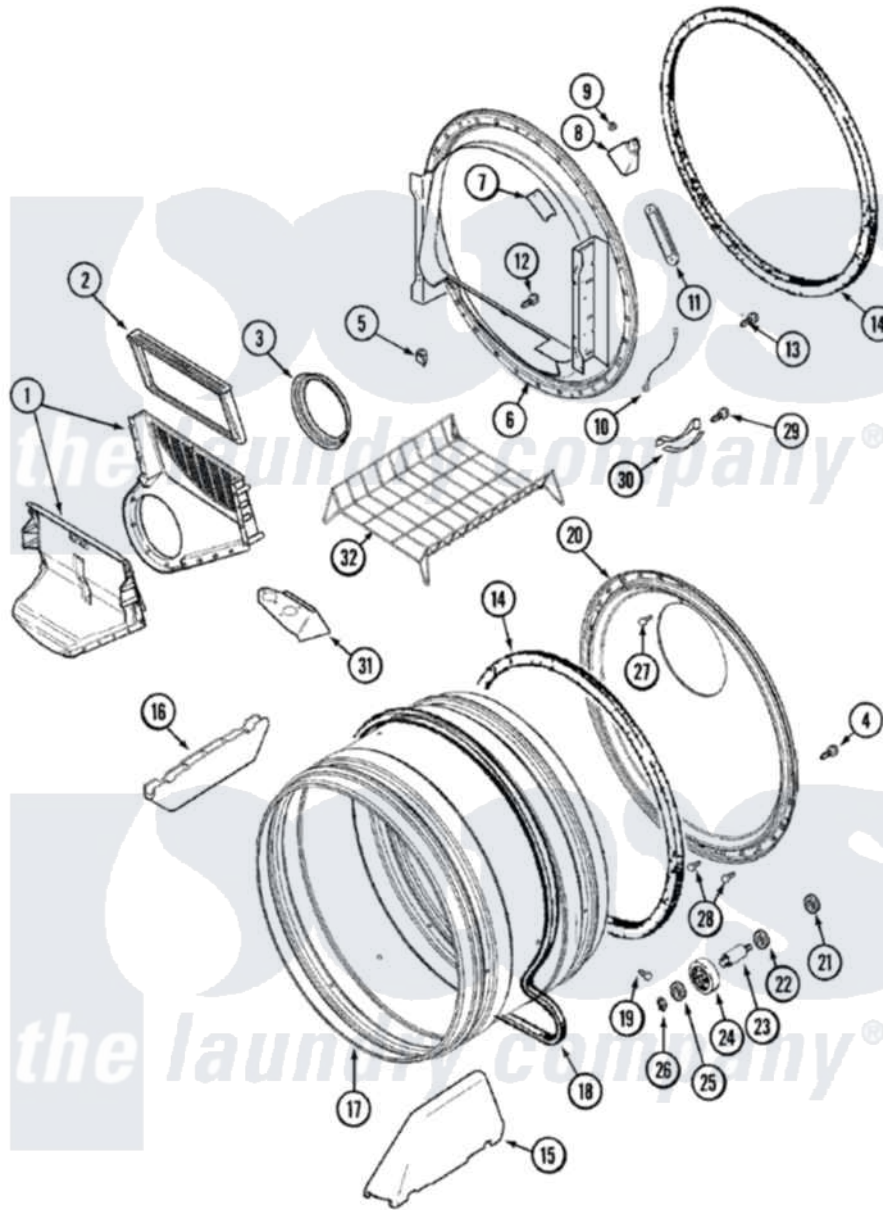

Maytag MDG8000AWW 07 - TUMBLER

Maytag Residential Maytag MDG8000AWW Dryer Parts Parts Diagram 07 - TUMBLER
 Click on the part number to view part

Item	Original Part Number	Replaced By	Status	Part Description
1	33001799			Outlet Duct Assembly Note: Outlet Duct Assembly
2	33001808			Filter, Lint
3	33001758	33002560		Seal, Blower
4	33002190			SCrew, C BraCe, BraCket, Cabinet
5	Y310376			Clip, Door Switch Harness
6	33001868			Front, Tumbler Front W/Sensor Note: Front, Tumbler
7	33001871			Screw Note: Screw, Drum Light
"	33001869			Lens, Drum Light
"	22002263			Lamp
8	33001870		Not Available	HOLDER, LAMP (W/HOUSING) NOTE: LAMP (W/HOUSING & HOLDER)
9	214872			Palnut, End Cap Note: Nut, Lamp Holder
10	211294	90767		Screw, 8A X 3/8 HeX Washer

10	211294	30707	Head Tapping
"	Y303711		Sensor Ground Wire
11	22001078	3177991	Screw
"	33001809		Sensor Bar Assembly
12	312311	312311MAY	Screw
13	33001855	33002917	Screw, No.10-16
14	33001807		Seal, Tumbler
15	33001756	33002032	Baffle
16	33001755		Baffle
17	33001889		Tumbler
18	33001777	33002535	V-Belt
19	33001788	33002973	Screw, No.9-15 X 1.00 Hx WS
20	33001801		Back, Tumbler
21	33001443		Nut, Hex
22	Y313347	312535	Washer, Vault Mounting Brk.
23	Y312948	6-3129480	Shaft- Tumbler
24	Y303373	12001541	Drum Roller/Washer Assembly--W
25	312535		Washer, Vault Mounting Brk.
26	410233	9703438	Ring-Retrn
27	210932		Screw, No.8 X 9/16 Ctsk Note: Screw, Inlet Duct
28	22001996	3370225	Screw
29	210720		Rivet, Bearing To Tumbler Fmt
30	306508		Tumbler Bearing Kit ----W
32	33001917	33001917A	Rack- Dryi