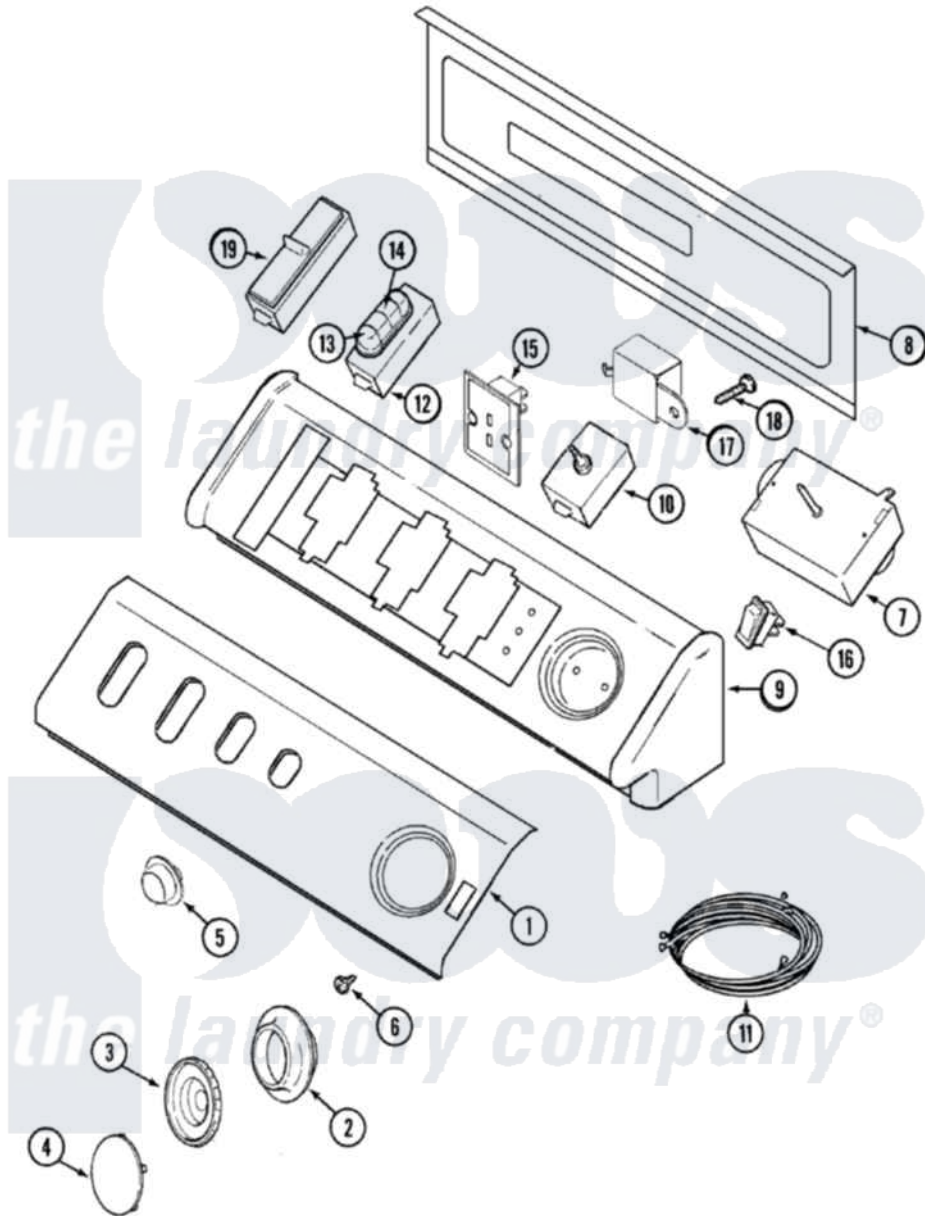

# Maytag MDG8000BWW 03 - CONTROL PANEL

Maytag [Residential Maytag MDG8000BWW Dryer Parts](#) Parts Diagram 03 - CONTROL PANEL  
 Click on the part number to view part

Item	Original Part Number	Replaced By	Status	Part Description
1	Y22002339	<a href="#">8534058</a>		Screw
"	<a href="#">33002330</a>			Panel, Control
2	<a href="#">33001621</a>			Skirt, Timer Dial
3	<a href="#">22001659</a>			Timer Knob - Grey
4	<a href="#">22001664</a>			Timer Knob Insert/Cap
5	33001619	<a href="#">37001071</a>		Button, Push-To-Start
6	33001690	<a href="#">90767</a>		Screw, 8A X 3/8 HeX Washer Head Tapping
7	<a href="#">33001730</a>			Timer
8	22002529		Not Available	CONSOLE BACK PANEL
"	216423	<a href="#">3370225</a>		Screw
9	33002286		Not Available	CONSOLE (WHT)
10	33001861	<a href="#">33001618</a>		Switch- PU
11	<a href="#">33002420</a>			Wire Harness, Main Note: Wire Harness, Main
12	<a href="#">33002414</a>			Switch, Option 4 Pos
13	<a href="#">22001788</a>			Button, Switch

14	<a href="#">22001789</a>		Button, Switch
15	<a href="#">33002389</a>		Dryness Display Control Note: Display, Dryness
16	<a href="#">33002417</a>		2 Pos. Rocker Switch Note: Switch, Rocker
17	<a href="#">33001848</a>		Signal, End Of Cycle
18	33001860	<a href="#">W10116760</a>	Screw
19	<a href="#">33001656</a>		Switch, Temp Note: Switch, Inf. Temp
20	<a href="#">22001403</a>		Light, Indicator
"	<a href="#">22001948</a>		Lens, Indicator Light
21	<a href="#">33002411</a>		Manual, Use And Care
"	33002413	Not Available	MANUAL, USE & CARE (FRCH)