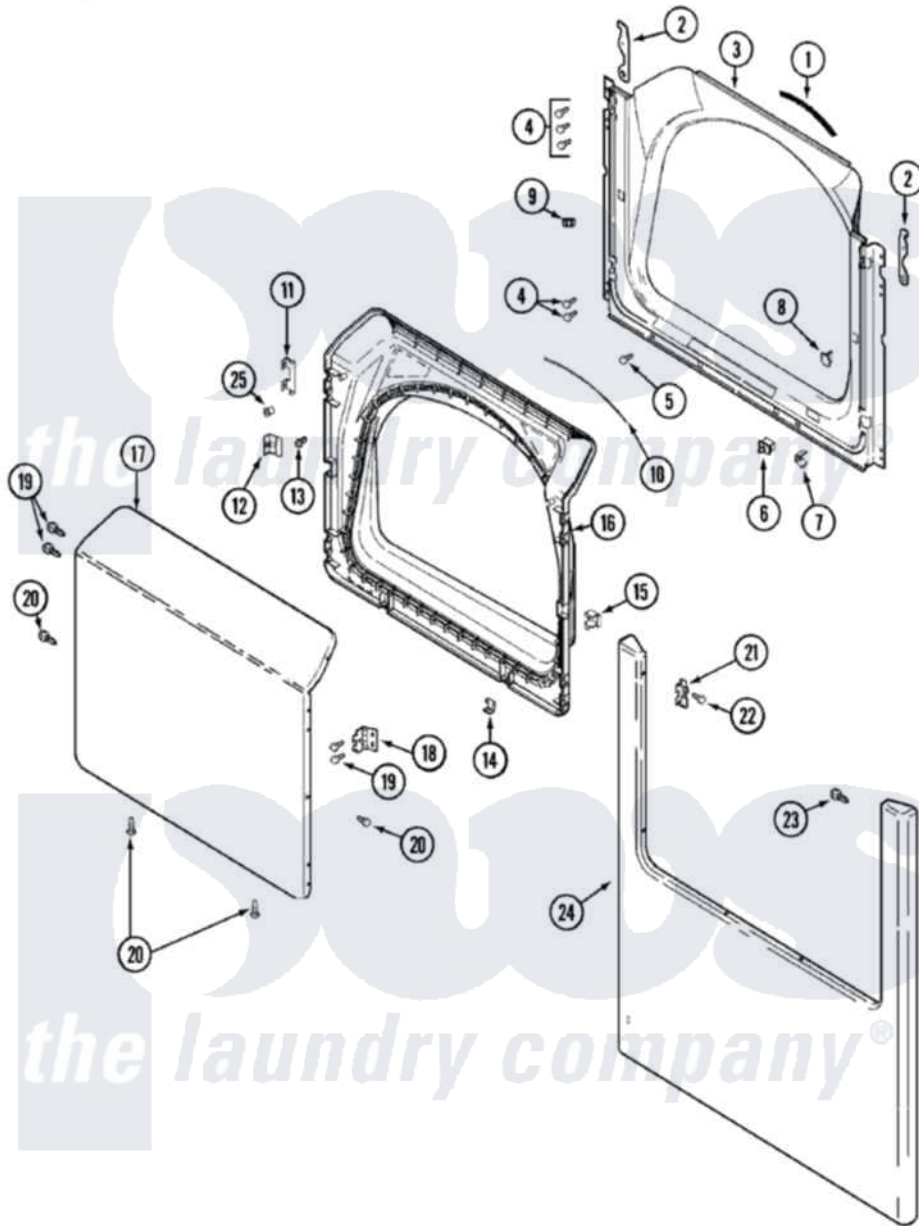

Maytag MDG8000BWW 04 - DOOR

Maytag [Residential Maytag MDG8000BWW Dryer Parts](#) Parts Diagram 04 - DOOR
 Click on the part number to view part

Item	Original Part Number	Replaced By	Status	Part Description
1	33001767			Seal, Shroud
2	33002386	33002597		Hook, Security
3	33001778			Shroud
4	22001995			Screw Note: Screw, Tumbler Front And Shroud
5	33001768			Screw, Shroud Note: Screw, Shroud And Outlet Duct
6	33001508	W10169313		Switch-Dor
7	33001760			Bracket, Hinge
8	33001174	LA-1003		Door Catch Kit
9	33001791	306436		Door Latch Kit--W
"	Y304578	LA-1003		Door Catch Kit
10	33002094			Seal, Door
11	22002038			Clip, Door
12	33001793			Bracket, Strike
13	33001761			Strike, Door
14	22002039			Clip, Door

15	33001763		Plug, Inner Door
16	33001750		Door, Inner/ W Seal
17	22001817		Sheet, Sound Damper
"	33002430	Not Available	PANEL, DOOR (WHT-W/MEDALLION)
18	33001759		Hinge, Door
19	22002062	98006631	Screw
20	22002063		Screw No.8-18AB Wafer Head
21	33001764		Cover, Hinge Hole
22	33001787		Screw, Hinge Note: Screw, Hinge Hole Cover
23	22002012		Screw, Hinge Note: Screw, Hinge Bracket
24	22002241	22002836	Panel, Front
25	33001771		Bushing, Inner Door