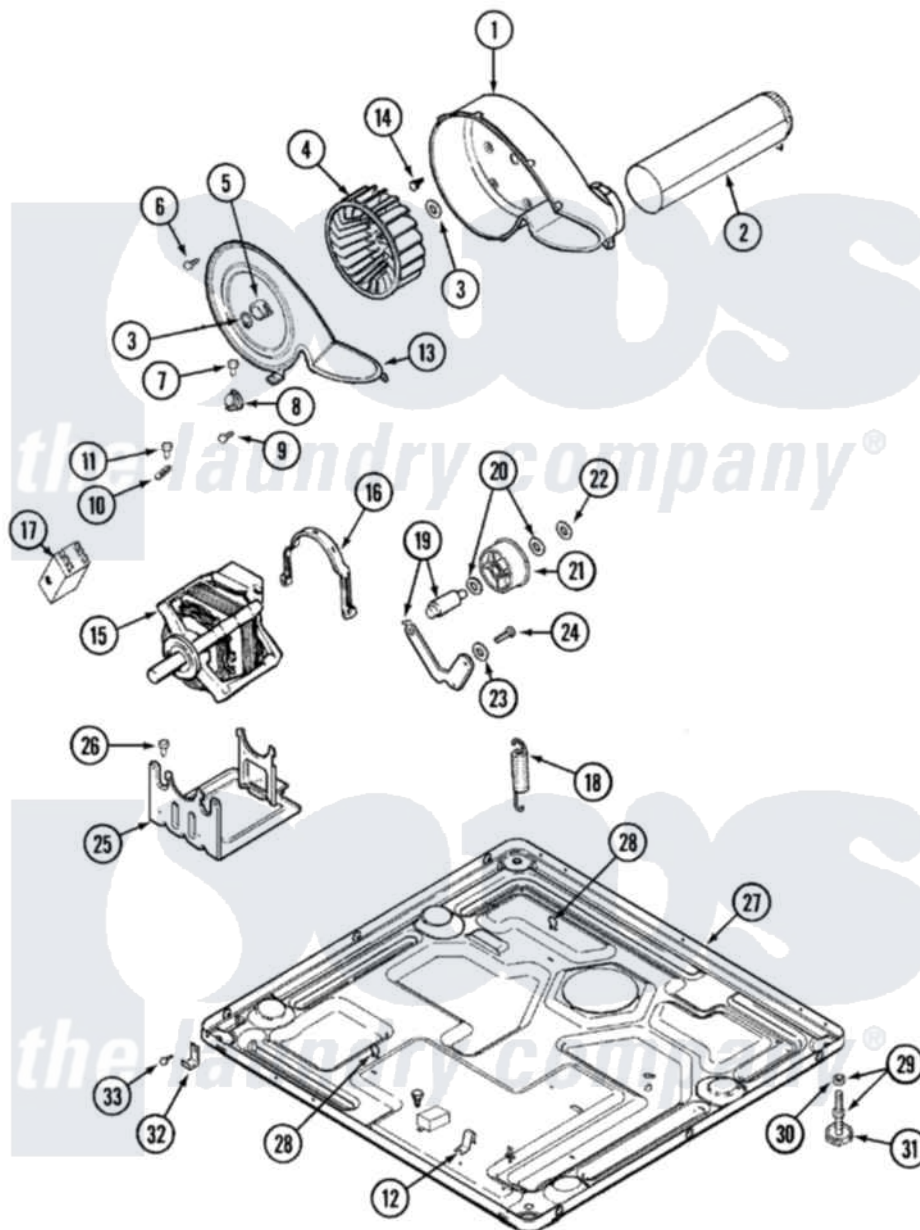

# Maytag MDG8000BWW 06 - MOTOR DRIVE

Maytag [Residential Maytag MDG8000BWW Dryer Parts](#) Parts Diagram 06 - MOTOR DRIVE  
 Click on the part number to view part

Item	Original Part Number	Replaced By	Status	Part Description
1	<a href="#">33001789</a>			Housing, Blower
2	<a href="#">22001995</a>			Screw Note: Screw, Tumbler Front And Shroud
"	<a href="#">33001800</a>			Duct Assembly, Exhaust
3	410233	<a href="#">9703438</a>		Ring-Retrn
4	<a href="#">33001790</a>			Wheel, Blower
5	<a href="#">312967</a>			Clamp, Blower Housing
6	33001855	<a href="#">33002917</a>		Screw, No.10-16
7	<a href="#">Y313561</a>			Screw---NA
8	<a href="#">306910</a>			Thermostat, Multi Temp Note: Thermostat
"	<a href="#">33002409</a>			Thermostat, Ultra Care
9	22001996	<a href="#">3370225</a>		Screw
10	<a href="#">33001762</a>			Fuse, Thermal
11	314848	<a href="#">W10116760</a>		Screw
12	<a href="#">22002244</a>			Clip, Grounding
13	33001796	<a href="#">33002711</a>		Cover, Blower Housing