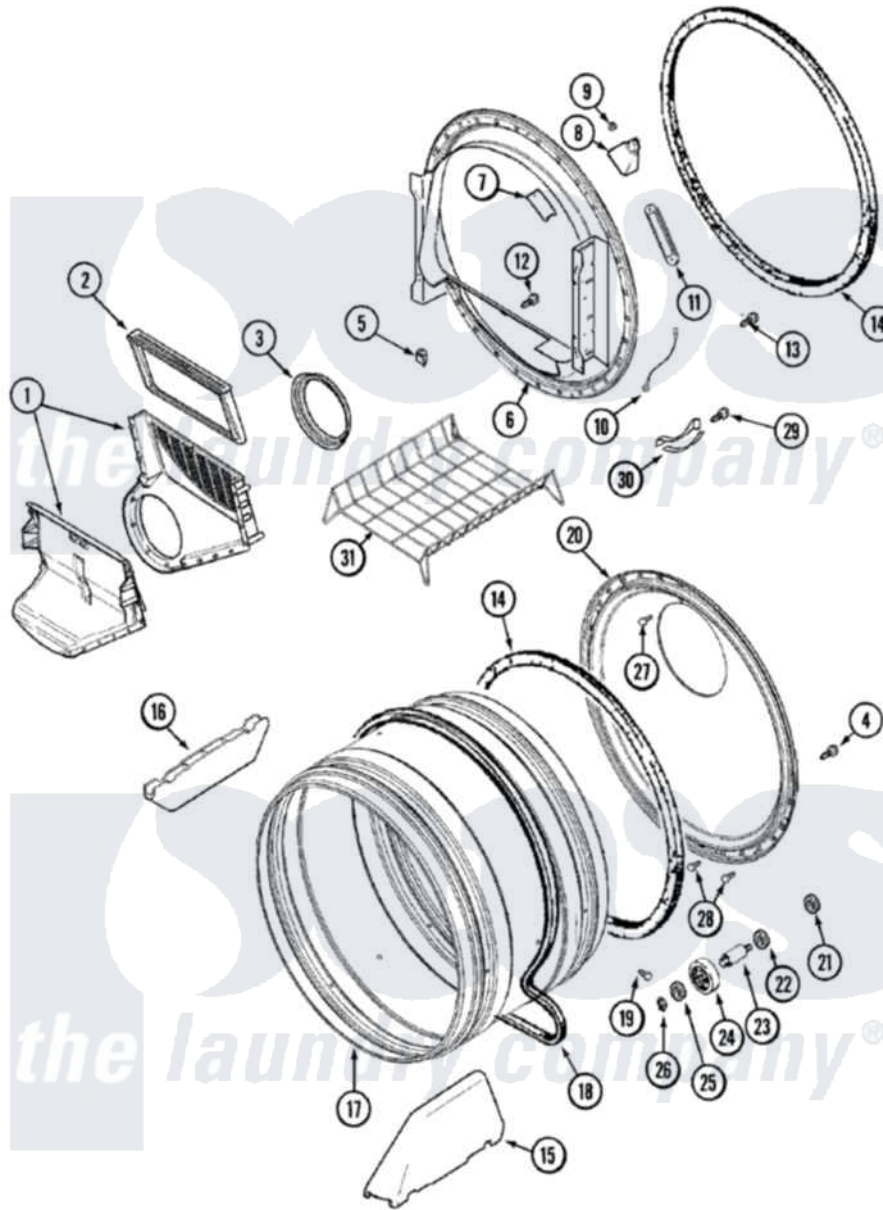

Maytag MDG8000BWW 07 - TUMBLER

Maytag [Residential Maytag MDG8000BWW Dryer Parts](#) Parts Diagram 07 - TUMBLER
 Click on the part number to view part

Item	Original Part Number	Replaced By	Status	Part Description
1	33001799			Outlet Duct Assembly Note: Outlet Duct Assembly
2	33001808			Filter, Lint
3	33001758	33002560		Seal, Blower
4	33002190			SCrew, C BraCe, BraCket, Cabinet
5	Y310376			Clip, Door Switch Harness
6	33001868			Front, Tumbler Front W/Sensor Note: Front, Tumbler
7	33001871			Screw Note: Screw, Drum Light
"	33001869			Lens, Drum Light
"	22002263			Lamp
8	33001870		Not Available	HOLDER, LAMP (W/HOUSING) NOTE: LAMP (W/HOUSING & HOLDER)
9	214872			Palnut, End Cap Note: Nut, Lamp Holder
10	211294	90767		Screw, 8A X 3/8 HeX Washer

10	211294	30707	Head Tapping
"	Y303711		Sensor Ground Wire
11	22001078	3177991	Screw
"	33001809		Sensor Bar Assembly
12	312311	312311MAY	Screw
13	33001855	33002917	Screw, No.10-16
14	33001807		Seal, Tumbler
15	33001756	33002032	Baffle
16	33001755		Baffle
17	33001889		Tumbler
18	33001777	33002535	V-Belt
19	33001788	33002973	Screw, No.9-15 X 1.00 Hx WS
20	33001801		Back, Tumbler
21	33001443		Nut, Hex
22	Y313347	312535	Washer, Vault Mounting Brk.
23	Y312948	6-3129480	Shaft- Tumbler
24	Y303373	12001541	Drum Roller/Washer Assembly--W
25	312535		Washer, Vault Mounting Brk.
26	410233	9703438	Ring-Retrn
27	210932		Screw, No.8 X 9/16 Ctsk Note: Screw, Inlet Duct
28	22001996	3370225	Screw
29	210720		Rivet, Bearing To Tumbler Fmt
30	306508		Tumbler Bearing Kit ----W
31	33001917	33001917A	Rack- Dryi