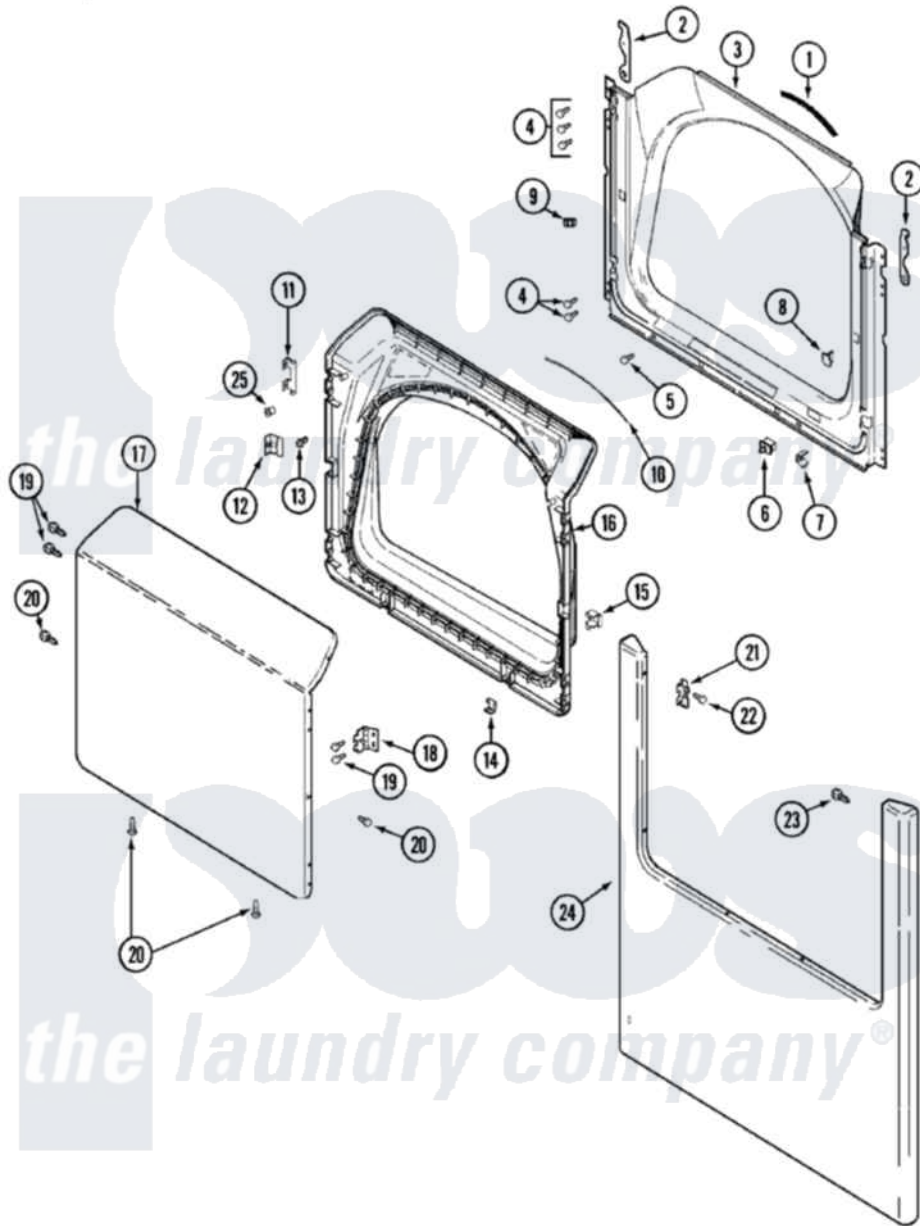

Maytag MDG8057AWQ 01 - DOOR

Maytag Residential Maytag MDG8057AWQ Dryer Parts Parts Diagram 01 - DOOR
 Click on the part number to view part

Item	Original Part Number	Replaced By	Status	Part Description
1	33001767			Seal, Shroud
2	33002386	33002597		Hook, Security
3	33002379			Shroud
4	22001995			Screw Note: Screw, Tumbler Front And Shroud
5	33001768			Screw, Shroud Note: Screw, Shroud And Outlet Duct
6	33001508	W10169313		Switch-Dor
7	33001760			Bracket, Hinge
8	33001174	LA-1003		Door Catch Kit
9	33001791	306436		Door Latch Kit--W
"	Y304578	LA-1003		Door Catch Kit
10	33002094			Seal, Door
11	22002038			Clip, Door
12	33001793			Bracket, Strike
13	33001761			Strike, Door
14	22002039			Clip, Door

15	33001763		Plug, Inner Door
16	33002397		Door, Inner/ W Seal
17	22001817		Sheet, Sound Damper
"	33002431		Panel, Door
18	33001759		Hinge, Door
19	22002062	98006631	Screw
20	33002351		Screw
21	33002349		Cover, Hinge Hole
22	33001787		Screw, Hinge Note: Screw, Hinge Hole Cover
23	22002012		Screw, Hinge Note: Screw, Hinge Bracket
24	33002396	Not Available	PANEL, FRONT (BSQ)
25	33001771		Bushing, Inner Door