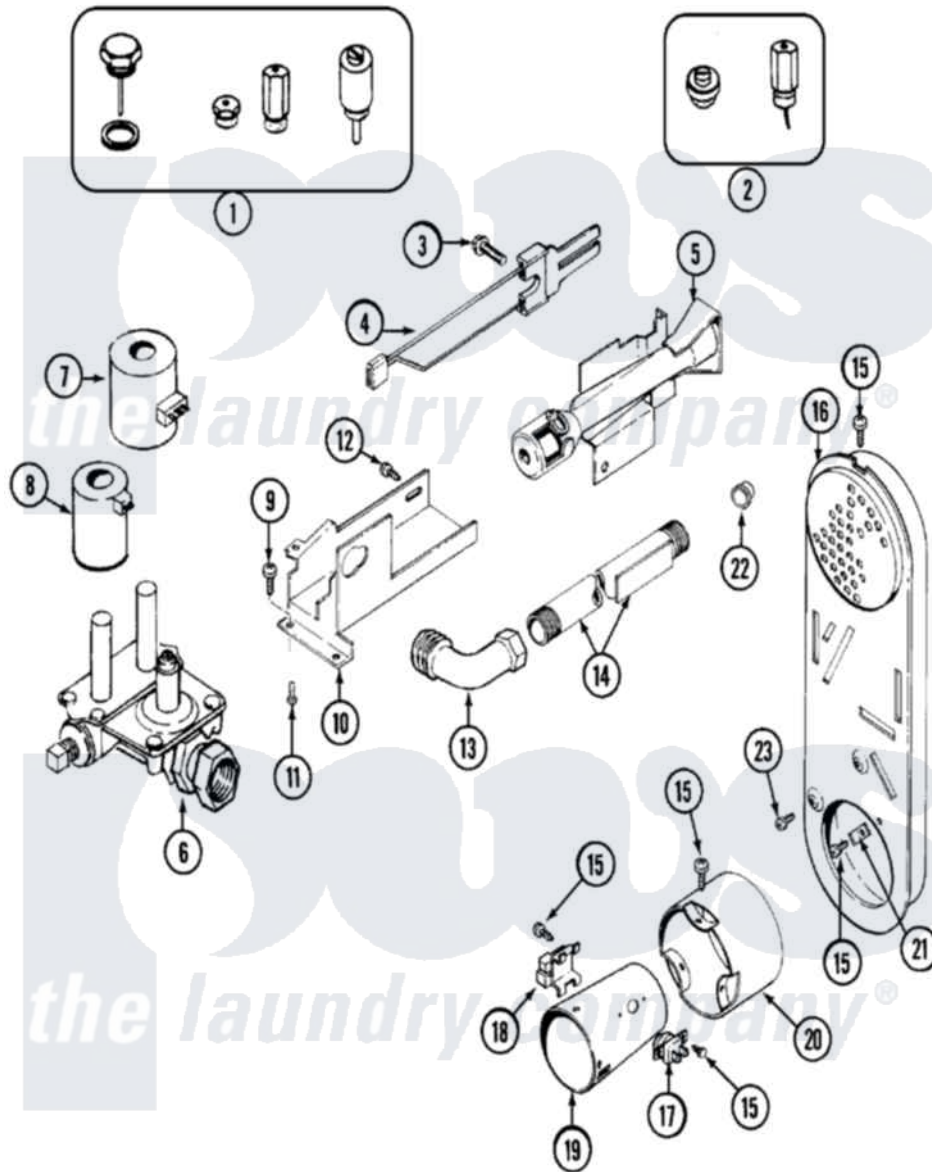

# Maytag MDG8057AWQ 02 - GAS VALVE

Maytag Residential Maytag MDG8057AWQ Dryer Parts Parts Diagram 02 - GAS VALVE  
 Click on the part number to view part

Item	Original Part Number	Replaced By	Status	Part Description
1	Y306195	<a href="#">MAL9000AXX</a>		LP Gas Con
2	306204	<a href="#">33002924</a>		Gas Conv K
3	<a href="#">304971</a>			Screw Note: Screw, Igniter
4	304970	<a href="#">4391996</a>		Ignitor
5	33001247	<a href="#">33002793</a>		Burner Assembly
6	<a href="#">306176</a>			Valve, Gas
7	<a href="#">306106</a>			Coil, Holding And Booster--W
8	306105	<a href="#">694540</a>		Coil, 60 Hz
9	<a href="#">Y313561</a>			Screw---NA
10	33001834		Not Available	BRACKET, GAS VALVE---NA
11	314568	<a href="#">Y313559</a>		Screw
"	314082	<a href="#">90767</a>		Screw, 8A X 3/8 HeX Washer Head Tapping
12	Y310632	<a href="#">1163839</a>		Screw
13	33001842	<a href="#">3406051</a>		Elbow Union Assembly
14	<a href="#">33001735</a>			Pipe And Bracket Assembly Series 18 Not Needed Use

15	211294	<a href="#">90767</a>	Vavle Screw, 8A X 3/8 HeX Washer Head Tapping
16	33001810	Not Available	DUCT ASSY., INLET (GAS) NOTE: INLET DUCT ASSEMBLY
17	<a href="#">303395</a>		Thermostat, Hi-Limit
18	Y303377	<a href="#">338906</a>	Radiant, Sensor
19	<a href="#">33001835</a>		Cone Assembly, Combustion
"	22001996	<a href="#">3370225</a>	Screw
20	<a href="#">Y303841</a>		Cone, Extension
21	<a href="#">Y312890</a>		Retainer, Heater Chamber
"	22001996	<a href="#">3370225</a>	Screw
22	<a href="#">33001693</a>		Cap, Gas Pipe
23	22001996	<a href="#">3370225</a>	Screw