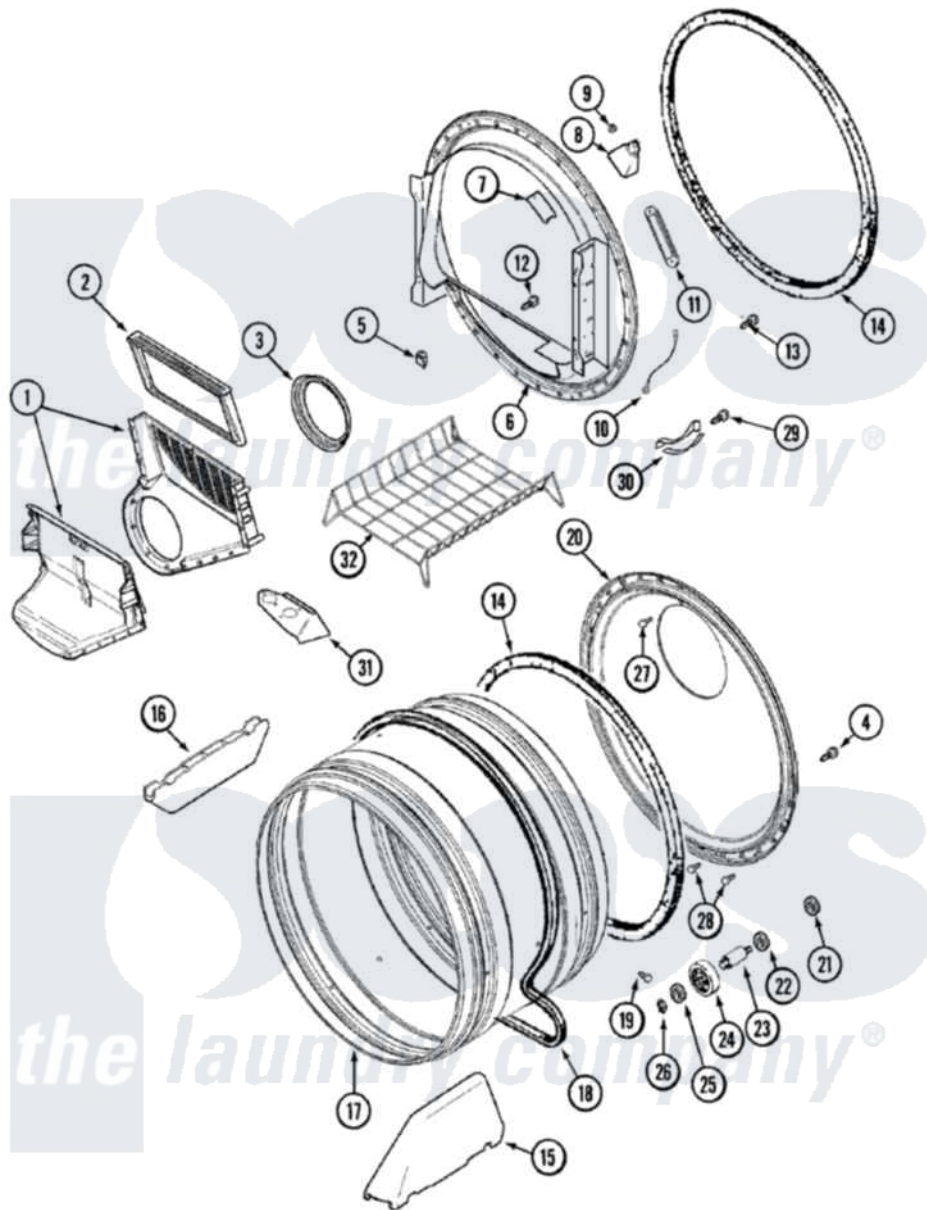

Maytag MDG8057AWQ 04 - TUMBLER

Maytag Residential Maytag MDG8057AWQ Dryer Parts Parts Diagram 04 - TUMBLER
 Click on the part number to view part

Item	Original Part Number	Replaced By	Status	Part Description
1	33001799			Outlet Duct Assembly Note: Outlet Duct Assembly
2	33001808			Filter, Lint
3	33001758	33002560		Seal, Blower
4	33002190			SCrew, C BraCe, BraCket, Cabinet
5	Y310376			Clip, Door Switch Harness
6	33001868			Front, Tumbler Front W/Sensor Note: Front, Tumbler
7	33001871			Screw Note: Screw, Drum Light
"	33001869			Lens, Drum Light
"	22002263			Lamp
8	33001870		Not Available	HOLDER, LAMP (W/HOUSING) NOTE: LAMP (W/HOUSING & HOLDER)
9	214872			Palnut, End Cap Note: Nut, Lamp Holder
10	211294	90767		Screw, 8A X 3/8 HeX Washer

10	211294	30707	Head Tapping
"	Y303711		Sensor Ground Wire
11	22001078	3177991	Screw
"	33001809		Sensor Bar Assembly
12	312311	312311MAY	Screw
13	33001855	33002917	Screw, No.10-16
14	33001807		Seal, Tumbler
15	33001756	33002032	Baffle
16	33001755		Baffle
17	33001889		Tumbler
18	33001777	33002535	V-Belt
19	33001788	33002973	Screw, No.9-15 X 1.00 Hx WS
20	33001801		Back, Tumbler
21	33001443		Nut, Hex
22	Y313347	312535	Washer, Vault Mounting Brk.
23	Y312948	6-3129480	Shaft- Tumbler
24	Y303373	12001541	Drum Roller/Washer Assembly--W
25	312535		Washer, Vault Mounting Brk.
26	410233	9703438	Ring-Retrn
27	210932		Screw, No.8 X 9/16 Ctsk Note: Screw, Inlet Duct
28	22001996	3370225	Screw
29	210720		Rivet, Bearing To Tumbler Fmt
30	306508		Tumbler Bearing Kit ----W
32	33001917	33001917A	Rack- Dryi