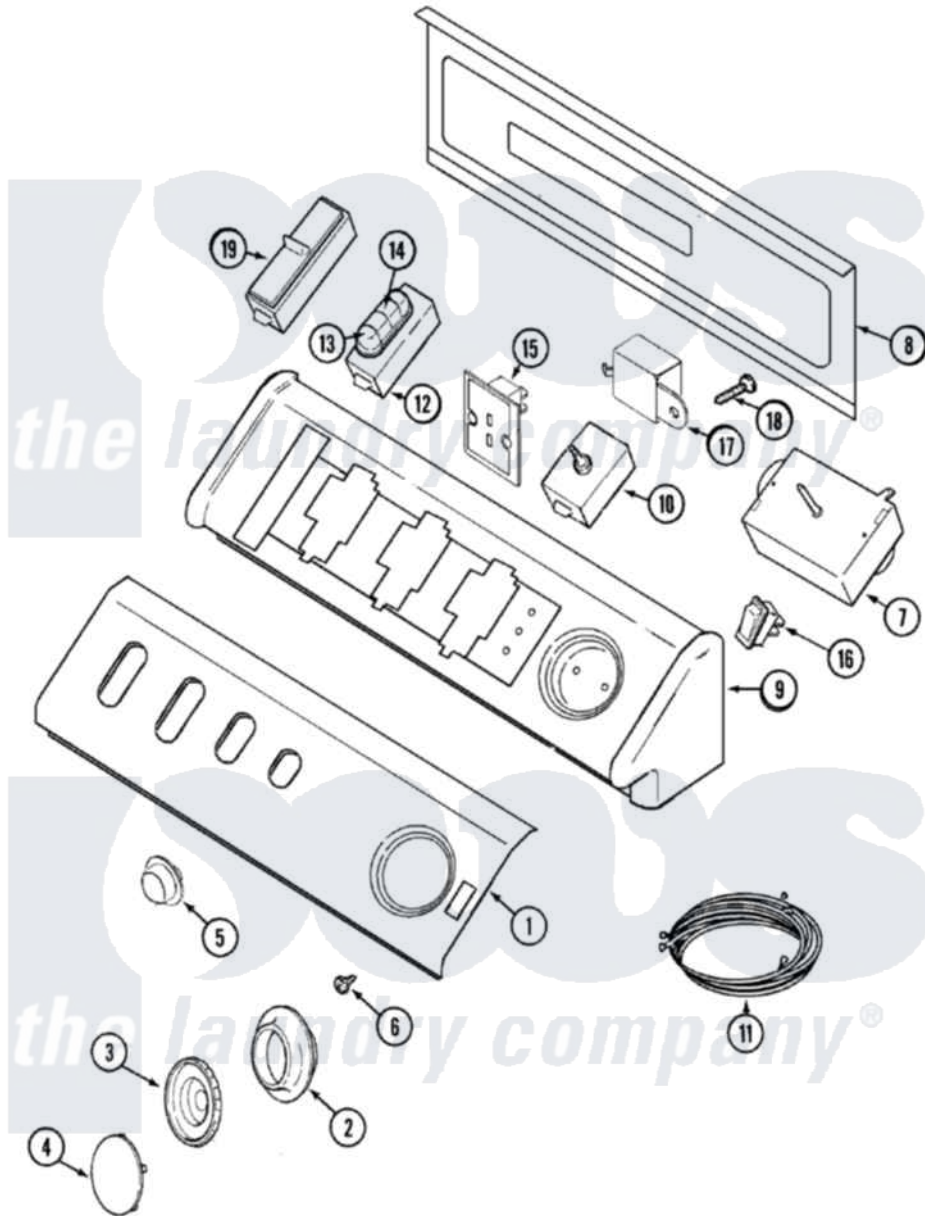

# Maytag MDG8057AWW 03 - CONTROL PANEL

Maytag [Residential Maytag MDG8057AWW Dryer Parts](#) Parts Diagram 03 - CONTROL PANEL  
 Click on the part number to view part

Item	Original Part Number	Replaced By	Status	Part Description
1	Y22002339	<a href="#">8534058</a>		Screw
"	<a href="#">33002330</a>			Panel, Control
2	<a href="#">33001621</a>			Skirt, Timer Dial
3	<a href="#">22001659</a>			Timer Knob - Grey
4	<a href="#">22001664</a>			Timer Knob Insert/Cap
5	33001619	<a href="#">37001071</a>		Button, Push-To-Start
6	33001690	<a href="#">90767</a>		Screw, 8A X 3/8 HeX Washer Head Tapping
7	<a href="#">33002407</a>			Timer
8	22002529		Not Available	CONSOLE BACK PANEL
"	216423	<a href="#">3370225</a>		Screw
9	33002286		Not Available	CONSOLE (WHT)
10	33001861	<a href="#">33001618</a>		Switch- PU
11	<a href="#">33002421</a>			Wire Harness, Main
12	<a href="#">33002414</a>			Switch, Option 4 Pos
13	<a href="#">22001788</a>			Button, Switch
14	<a href="#">22001789</a>			Button, Switch

15	<a href="#">33002389</a>		Dryness Display Control Note: Display, Dryness
16	<a href="#">22002720</a>		Switch, Rocker
17	<a href="#">33001623</a>		Buzzer, Non-Adjustable
"	33002408	Not Available	BUZZER, LOW VOLUME
18	216423	<a href="#">3370225</a>	Screw
19	<a href="#">33001656</a>		Switch, Temp Note: Switch, Inf. Temp
20	<a href="#">22001948</a>		Lens, Indicator Light
"	<a href="#">22001403</a>		Light, Indicator
21	33002555	Not Available	MANUAL, USE & CARE (FRCH)
"	<a href="#">33002411</a>		Manual, Use And Care