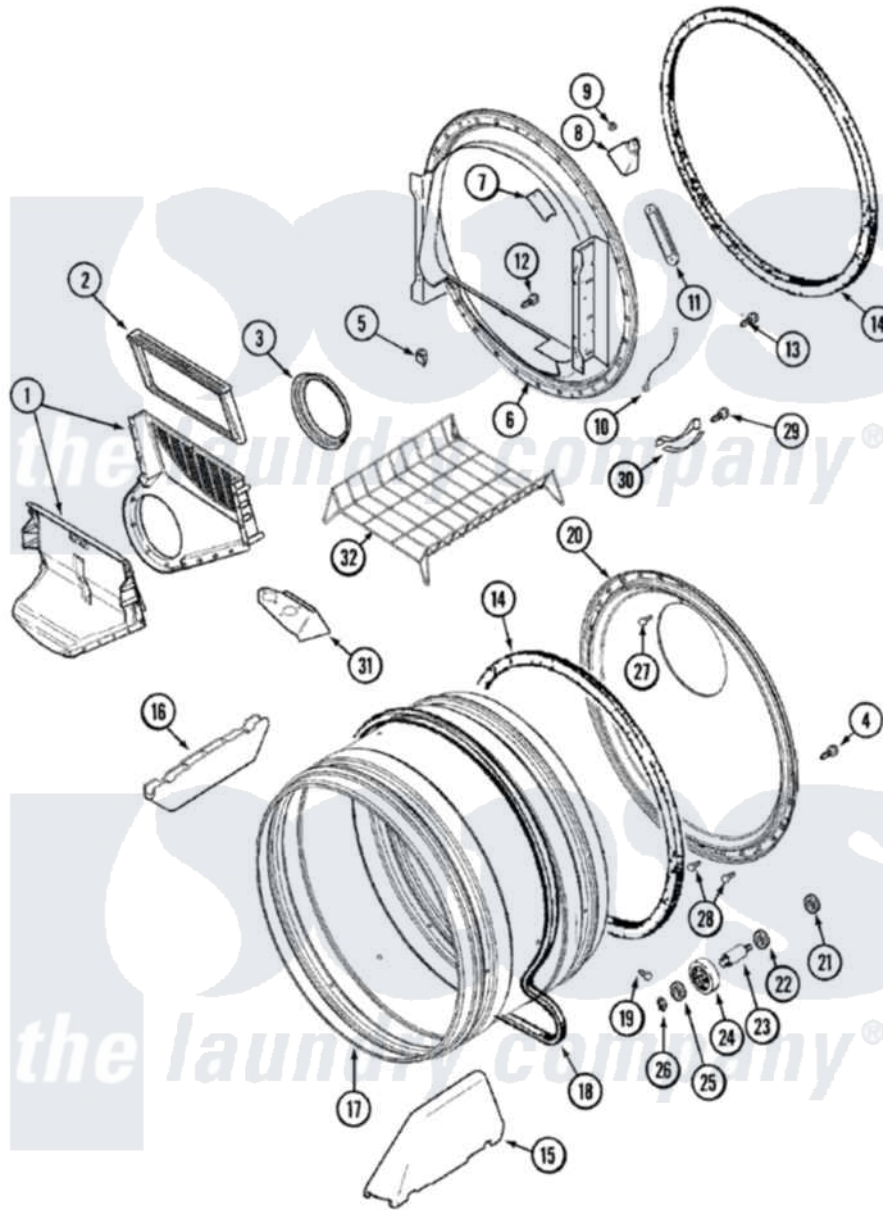

Maytag MDG8057AWW 07 - TUMBLER

Maytag Residential Maytag MDG8057AWW Dryer Parts Parts Diagram 07 - TUMBLER
 Click on the part number to view part

Item	Original Part Number	Replaced By	Status	Part Description
1	33001799			Outlet Duct Assembly Note: Outlet Duct Assembly
2	33001808			Filter, Lint
3	33001758	33002560		Seal, Blower
4	33002190			SCrew, C BraCe, BraCket, Cabinet
5	Y310376			Clip, Door Switch Harness
6	33001868			Front, Tumbler Front W/Sensor Note: Front, Tumbler
7	33001871			Screw Note: Screw, Drum Light
"	33001869			Lens, Drum Light
"	22002263			Lamp
8	33001870		Not Available	HOLDER, LAMP (W/HOUSING) NOTE: LAMP (W/HOUSING & HOLDER)
9	214872			Palnut, End Cap Note: Nut, Lamp Holder
10	211294	90767		Screw, 8A X 3/8 HeX Washer

10	211294	30707	Head Tapping
"	Y303711		Sensor Ground Wire
11	22001078	3177991	Screw
"	33001809		Sensor Bar Assembly
12	312311	312311MAY	Screw
13	33001855	33002917	Screw, No.10-16
14	33001807		Seal, Tumbler
15	33001756	33002032	Baffle
16	33001755		Baffle
17	33001889		Tumbler
18	33001777	33002535	V-Belt
19	33001788	33002973	Screw, No.9-15 X 1.00 Hx WS
20	33001801		Back, Tumbler
21	33001443		Nut, Hex
22	Y313347	312535	Washer, Vault Mounting Brk.
23	Y312948	6-3129480	Shaft- Tumbler
24	Y303373	12001541	Drum Roller/Washer Assembly--W
25	312535		Washer, Vault Mounting Brk.
26	410233	9703438	Ring-Retrn
27	210932		Screw, No.8 X 9/16 Ctsk Note: Screw, Inlet Duct
28	22001996	3370225	Screw
29	210720		Rivet, Bearing To Tumbler Fmt
30	306508		Tumbler Bearing Kit ----W
32	33001917	33001917A	Rack- Dryi