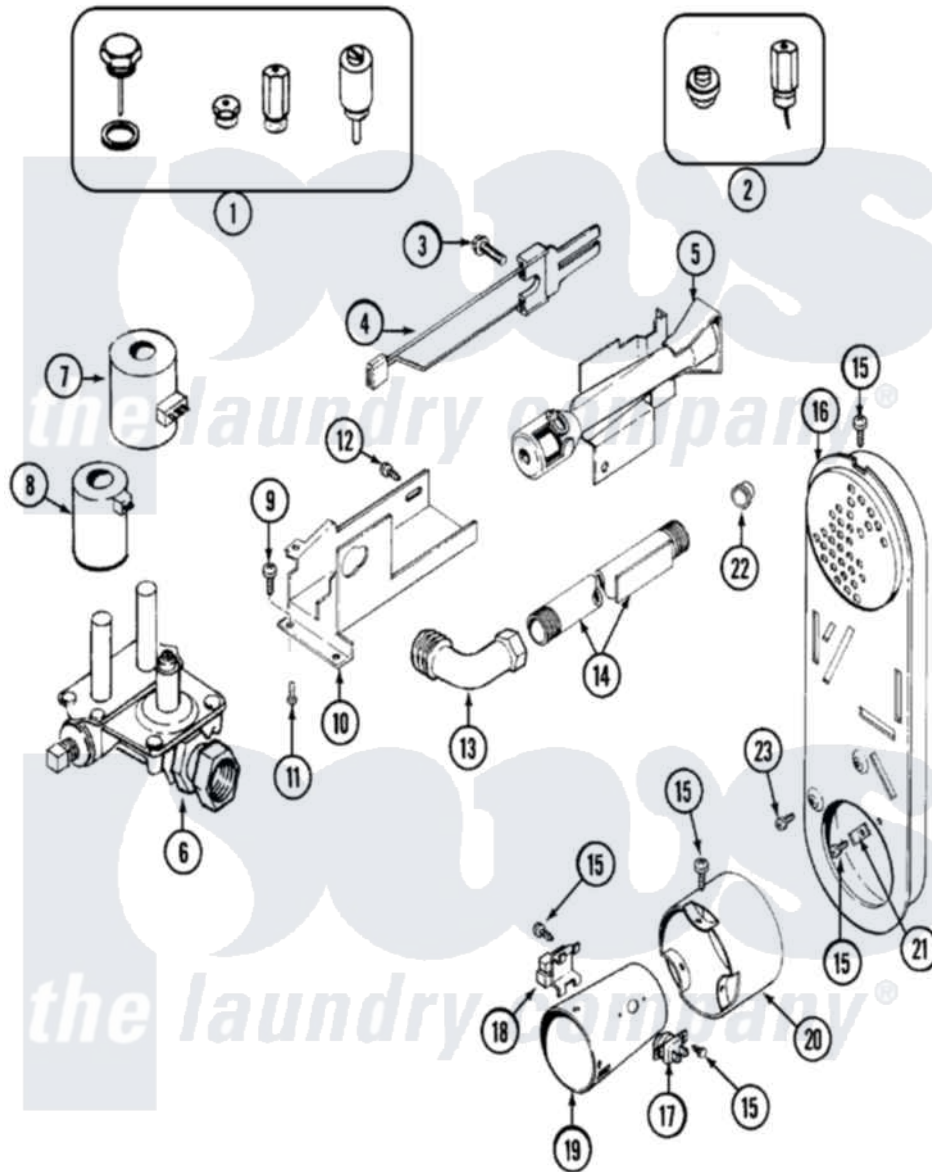

# Maytag MDG8057BWQ 02 - GAS VALVE

Maytag Residential Maytag MDG8057BWQ Dryer Parts Parts Diagram 02 - GAS VALVE  
 Click on the part number to view part

Item	Original Part Number	Replaced By	Status	Part Description
1	Y306195	<a href="#">MAL9000AXX</a>		LP Gas Con
2	306204	<a href="#">33002924</a>		Gas Conv K
3	<a href="#">304971</a>			Screw Note: Screw, Igniter
4	304970	<a href="#">4391996</a>		Ignitor
5	33001247	<a href="#">33002793</a>		Burner Assembly
6	<a href="#">306176</a>			Valve, Gas
7	<a href="#">306106</a>			Coil, Holding And Booster--W
8	306105	<a href="#">694540</a>		Coil, 60 Hz
9	<a href="#">Y313561</a>			Screw---NA
10	33001834		Not Available	BRACKET, GAS VALVE---NA
11	314568	<a href="#">Y313559</a>		Screw
"	314082	<a href="#">90767</a>		Screw, 8A X 3/8 HeX Washer Head Tapping
12	Y310632	<a href="#">1163839</a>		Screw
13	33001842	<a href="#">3406051</a>		Elbow Union Assembly
14	<a href="#">33001735</a>			Pipe And Bracket Assembly Series 18 Not Needed Use

15	211294	<a href="#">90767</a>	Vavle Screw, 8A X 3/8 HeX Washer Head Tapping
16	33001810	Not Available	DUCT ASSY., INLET (GAS) NOTE: INLET DUCT ASSEMBLY
17	<a href="#">303395</a>		Thermostat, Hi-Limit
18	Y303377	<a href="#">338906</a>	Radiant, Sensor
19	<a href="#">33001835</a>		Cone Assembly, Combustion
"	22001996	<a href="#">3370225</a>	Screw
20	<a href="#">Y303841</a>		Cone, Extension
21	<a href="#">Y312890</a>		Retainer, Heater Chamber
"	22001996	<a href="#">3370225</a>	Screw
22	<a href="#">33001693</a>		Cap, Gas Pipe
23	22001996	<a href="#">3370225</a>	Screw