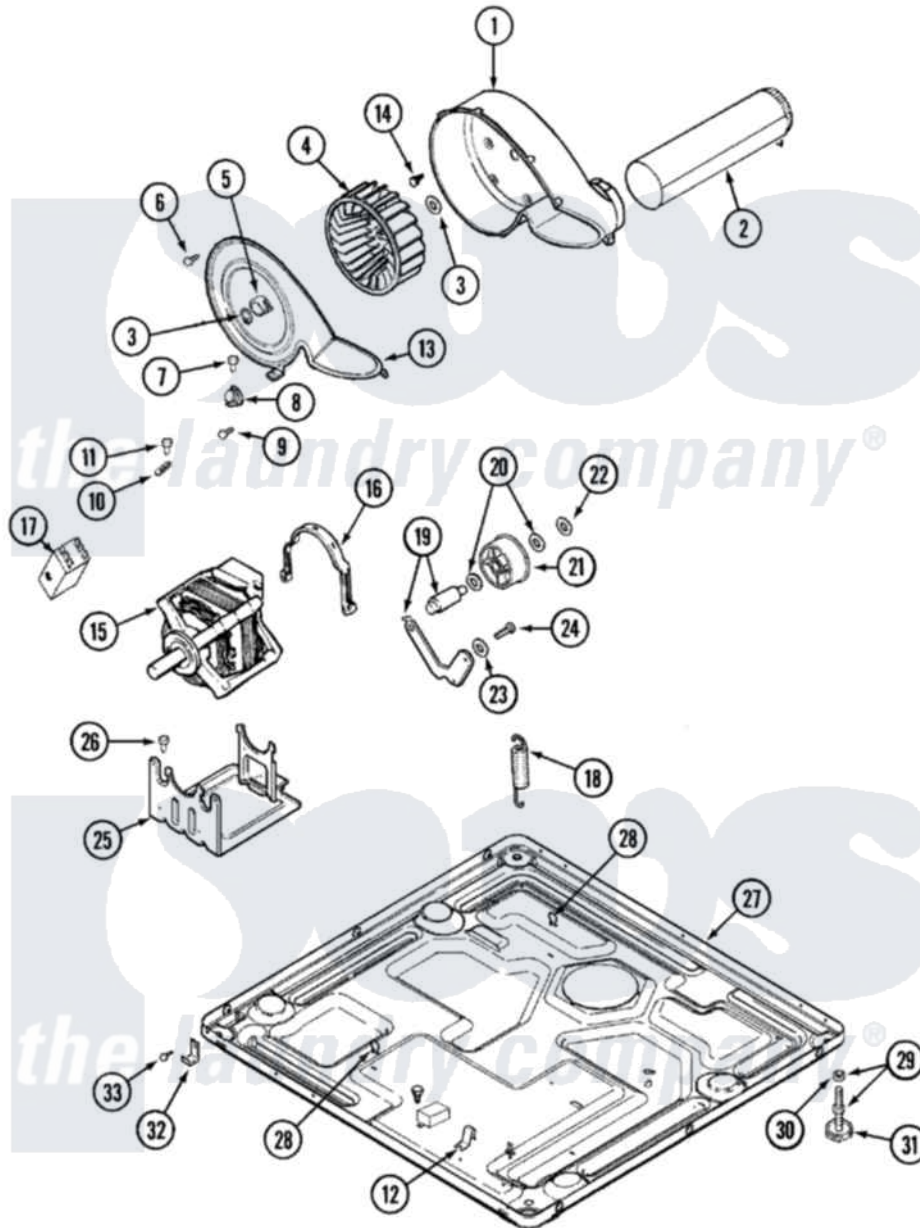

Maytag MDG8058BWQ 03 - MOTOR DRIVE

Maytag Residential Maytag MDG8058BWQ Dryer Parts Parts Diagram 03 - MOTOR DRIVE
 Click on the part number to view part

Item	Original Part Number	Replaced By	Status	Part Description
1	33001789			Housing, Blower
2	22001995			Screw Note: Screw, Tumbler Front And Shroud
"	33001800			Duct Assembly, Exhaust
3	410233	9703438		Ring-Retrn
4	33001790			Wheel, Blower
5	312967			Clamp, Blower Housing
6	33001855	33002917		Screw, No.10-16
7	Y313561			Screw---NA
8	306910			Thermostat, Multi Temp Note: Thermostat
"	33002409			Thermostat, Ultra Care
9	22001996	3370225		Screw
10	33001762			Fuse, Thermal
11	314848	W10116760		Screw
12	22002244			Clip, Grounding
13	33001796	33002711		Cover, Blower Housing

14	314818	1163839	Screw
15	33002462	33002478	Motor
"	33002478		Motor
16	Y015825		Clip, Motor To Motor Support
17	33001854	33002478	Motor
18	33002461		Plug For Spring
"	33002460	33002459	Assembly, Spring And Plug
"	33002157		Grommet
19	33001840	6-3705180	Idler Arm
20	Y312527		Washer, Idler Shaft
21	33001783	6-3700340	Bearing- I
22	312958	354987	Ring, Retaining
23	315772		Sleeve, Idler Arm
24	Y014874		Screw, Idler Arm And Sleeve
25	Y313561		Screw----NA
"	33002466	33002817	Motor Support, Offset
26	Y313561		Screw----NA
27	33002465	Not Available	BASE, (LWR)----NA
28	410490		Spring, Retainer Wire Harness
29	Y305086		Adjustable Leg And Nut
30	Y052740	62739	Nut, Lock
31	Y314137		Foot, Rubber
32	22002239		Clip, Front Panel
33	Y310632	1163839	Screw