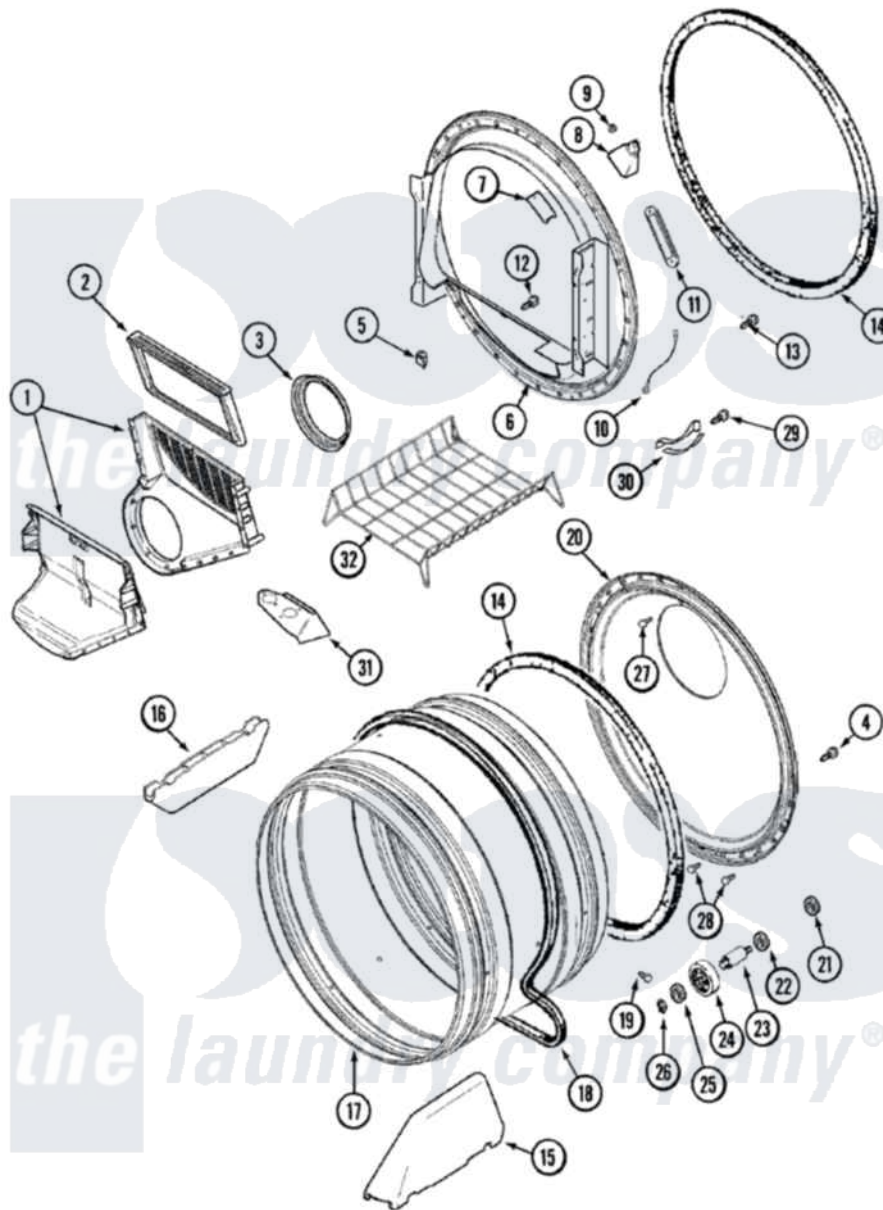

Maytag MDG8058BWQ 04 - TUMBLER

Maytag Residential Maytag MDG8058BWQ Dryer Parts Parts Diagram 04 - TUMBLER
 Click on the part number to view part

Item	Original Part Number	Replaced By	Status	Part Description
1	33001799			Outlet Duct Assembly Note: Outlet Duct Assembly
2	33001808			Filter, Lint
3	33001758	33002560		Seal, Blower
4	33002190			SCrew, C BraCe, BraCket, Cabinet
5	Y310376			Clip, Door Switch Harness
6	33001868			Front, Tumbler Front W/Sensor Note: Front, Tumbler
7	33001871			Screw Note: Screw, Drum Light
"	33001869			Lens, Drum Light
"	22002263			Lamp
8	33001870		Not Available	HOLDER, LAMP (W/HOUSING) NOTE: LAMP (W/HOUSING & HOLDER)
9	214872			Palnut, End Cap Note: Nut, Lamp Holder
10	211294	90767		Screw, 8A X 3/8 HeX Washer

10	211294	30707	Head Tapping
"	Y303711		Sensor Ground Wire
11	22001078	3177991	Screw
"	33001809		Sensor Bar Assembly
12	312311	312311MAY	Screw
13	33001855	33002917	Screw, No.10-16
14	33001807		Seal, Tumbler
15	33001756	33002032	Baffle
16	33001755		Baffle
17	33001889		Tumbler
18	33001777	33002535	V-Belt
19	33001788	33002973	Screw, No.9-15 X 1.00 Hx WS
20	33001801		Back, Tumbler
21	33001443		Nut, Hex
22	Y313347	312535	Washer, Vault Mounting Brk.
23	Y312948	6-3129480	Shaft- Tumbler
24	Y303373	12001541	Drum Roller/Washer Assembly--W
25	312535		Washer, Vault Mounting Brk.
26	410233	9703438	Ring-Retrn
27	210932		Screw, No.8 X 9/16 Ctsk Note: Screw, Inlet Duct
28	22001996	3370225	Screw
29	210720		Rivet, Bearing To Tumbler Fmt
30	306508		Tumbler Bearing Kit ----W
32	33001917	33001917A	Rack- Dryi