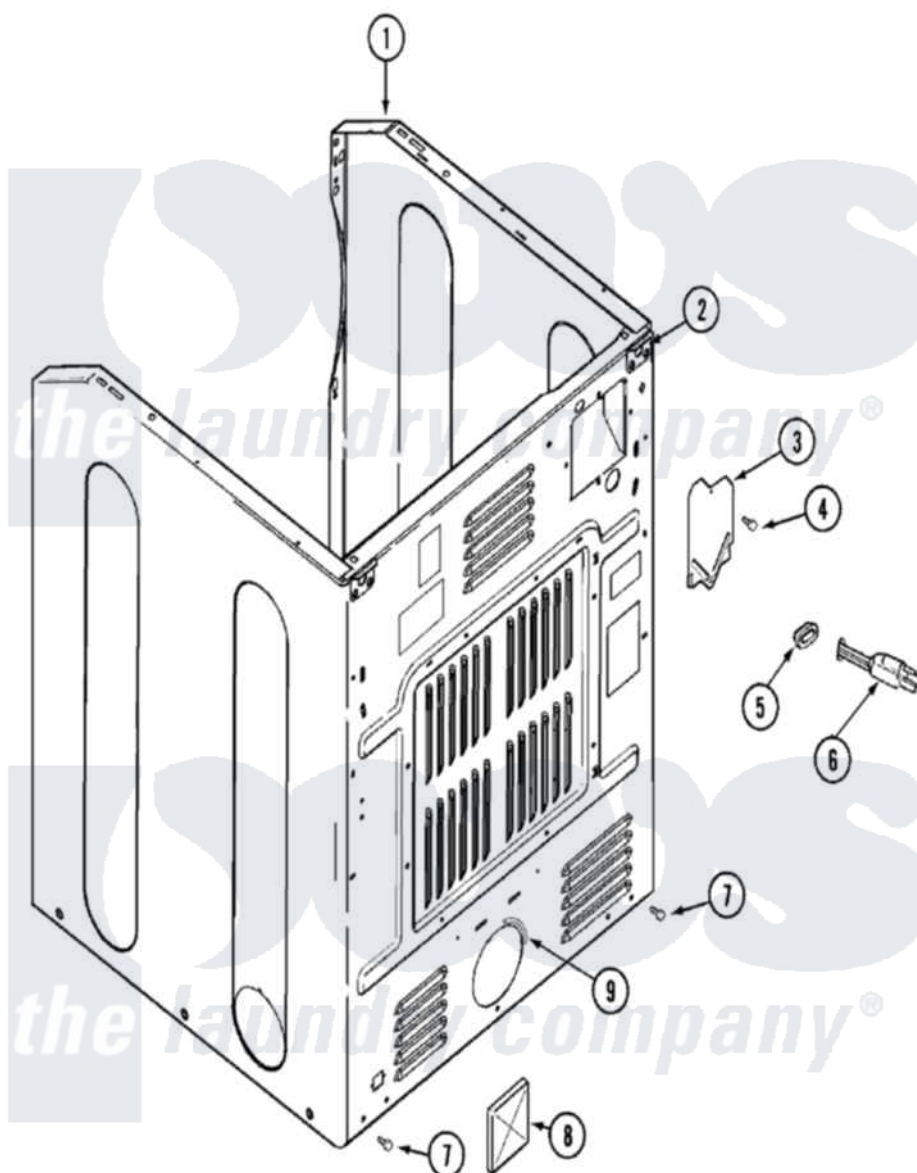

Maytag MDG8058BWW 02 - CABINET-REAR

Maytag Residential Maytag MDG8058BWW Dryer Parts Parts Diagram 02 - CABINET-REAR
 Click on the part number to view part

Item	Original Part Number	Replaced By	Status	Part Description
1	22002548	22003639		Cabinet Assembly
2	33001827		Not Available	BRACKET, CABINET HINGE
3	33001795			Cover, Terminal Block
4	22001995			Screw Note: Screw, Tumbler Front And Shroud
5	211881			Grommet, Cord Part Not Used-Gas Models Only
6	33001284		Not Available	CORD, POWER
7	22001995			Screw Note: Screw, Tumbler Front And Shroud
8	33001702			Flap, Pipe
9	33002283			Guard, Exhaust Duct