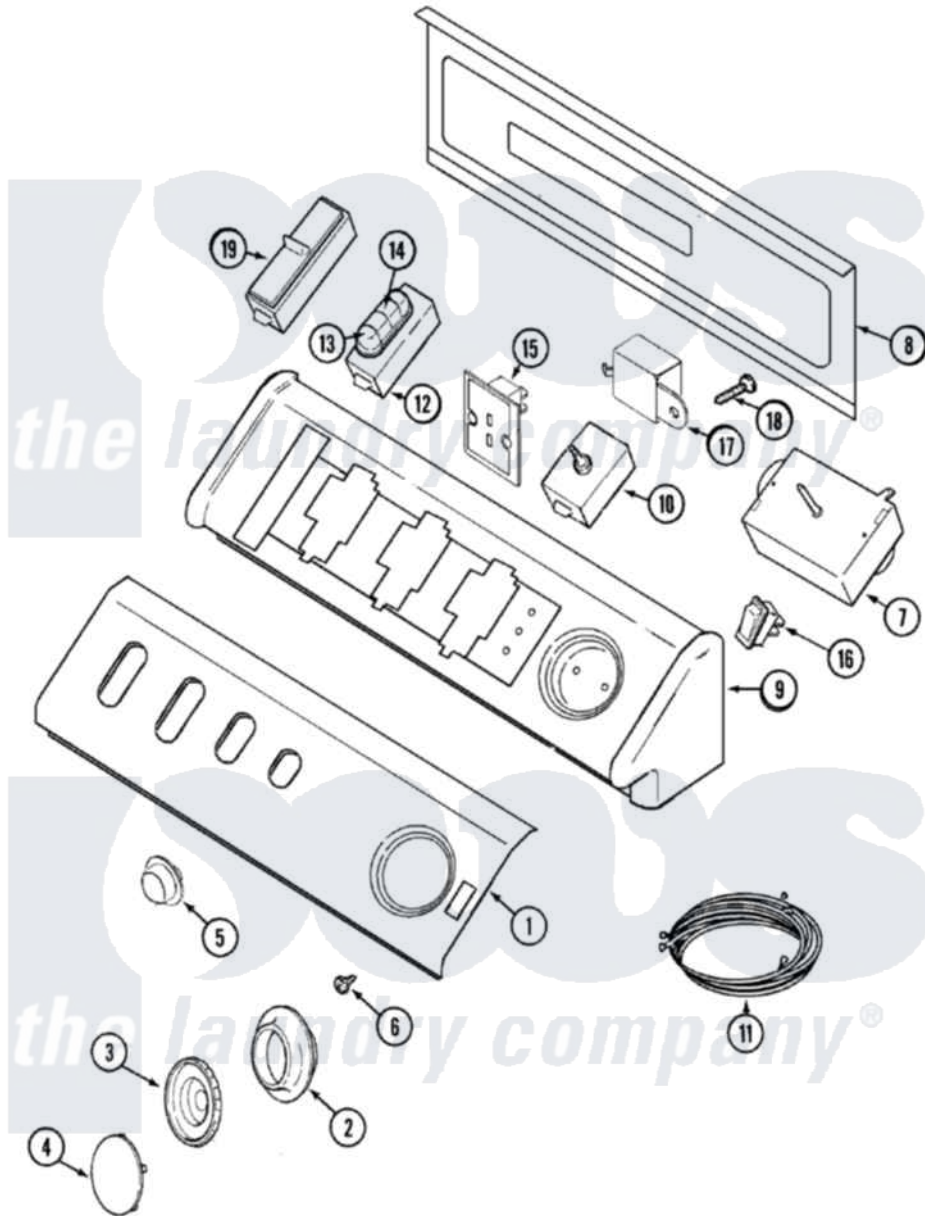

# Maytag MDG8058BWW 03 - CONTROL PANEL

Maytag [Residential Maytag MDG8058BWW Dryer Parts](#) Parts Diagram 03 - CONTROL PANEL  
 Click on the part number to view part

Item	Original Part Number	Replaced By	Status	Part Description
1	<a href="#">33002469</a>			Panel, Control
"	Y22002339	<a href="#">8534058</a>		Screw
2	<a href="#">33001621</a>			Skirt, Timer Dial
3	<a href="#">22001659</a>			Timer Knob - Grey
4	<a href="#">22001664</a>			Timer Knob Insert/Cap
5	33001619	<a href="#">37001071</a>		Button, Push-To-Start
6	33001690	<a href="#">90767</a>		Screw, 8A X 3/8 HeX Washer Head Tapping
7	<a href="#">33002407</a>			Timer
8	22002529		Not Available	CONSOLE BACK PANEL
"	216423	<a href="#">3370225</a>		Screw
9	33002286		Not Available	CONSOLE (WHT)
10	33001861	<a href="#">33001618</a>		Switch- PU
11	<a href="#">33002491</a>			Harness, Main Wire
12	<a href="#">33002468</a>			Switch, Option 4 Pos
13	<a href="#">22001788</a>			Button, Switch
14	<a href="#">22001789</a>			Button, Switch

15	<a href="#">33002389</a>		Dryness Display Control Note: Display, Dryness
16	<a href="#">22002720</a>		Switch, Rocker
17	<a href="#">33001623</a>		Buzzer, Non-Adjustable
"	33002408	Not Available	BUZZER, LOW VOLUME
18	216423	<a href="#">3370225</a>	Screw
19	<a href="#">33001657</a>		Switch, Temperature
20	<a href="#">33002556</a>		Manual, Use And Care
"	33002471	Not Available	MANUAL, USE AND CARE