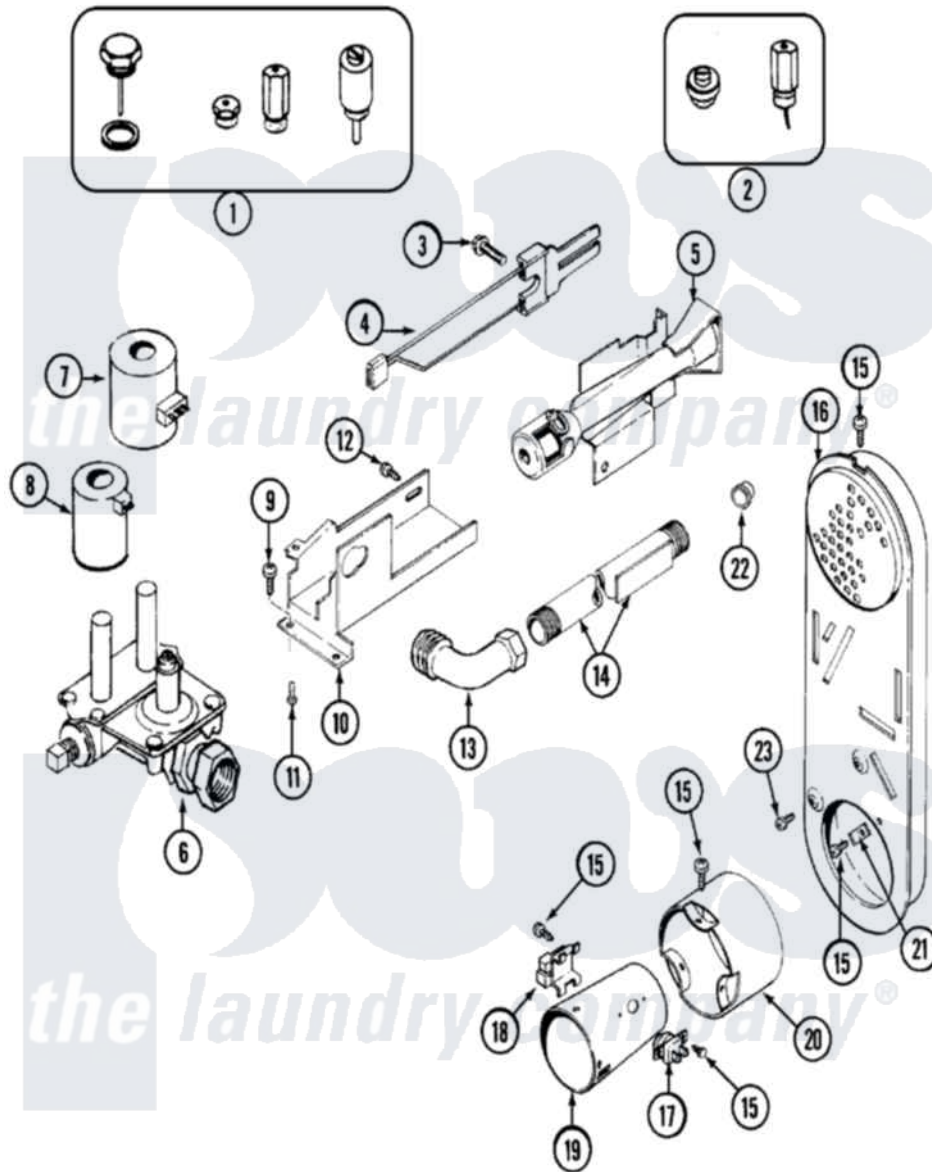

Maytag MDG8058BWW 05 - GAS VALVE

Maytag Residential Maytag MDG8058BWW Dryer Parts Parts Diagram 05 - GAS VALVE
 Click on the part number to view part

Item	Original Part Number	Replaced By	Status	Part Description
1	Y306195	MAL9000AXX		LP Gas Con
2	306204	33002924		Gas Conv K
3	304971			Screw Note: Screw, Igniter
4	304970	4391996		Ignitor
5	33001247	33002793		Burner Assembly
6	306176			Valve, Gas
7	306106			Coil, Holding And Booster--W
8	306105	694540		Coil, 60 Hz
9	Y313561			Screw---NA
10	33001834		Not Available	BRACKET, GAS VALVE---NA
11	314568	Y313559		Screw
"	314082	90767		Screw, 8A X 3/8 HeX Washer Head Tapping
12	Y310632	1163839		Screw
13	33001842	3406051		Elbow Union Assembly
14	33001735			Pipe And Bracket Assembly Series 18 Not Needed Use

15	211294	90767	Vavle Screw, 8A X 3/8 HeX Washer Head Tapping
16	33001810	Not Available	DUCT ASSY., INLET (GAS) NOTE: INLET DUCT ASSEMBLY
17	303395		Thermostat, Hi-Limit
18	Y303377	338906	Radiant, Sensor
19	33001835		Cone Assembly, Combustion
"	22001996	3370225	Screw
20	Y303841		Cone, Extension
21	Y312890		Retainer, Heater Chamber
"	22001996	3370225	Screw
22	33001693		Cap, Gas Pipe
23	22001996	3370225	Screw