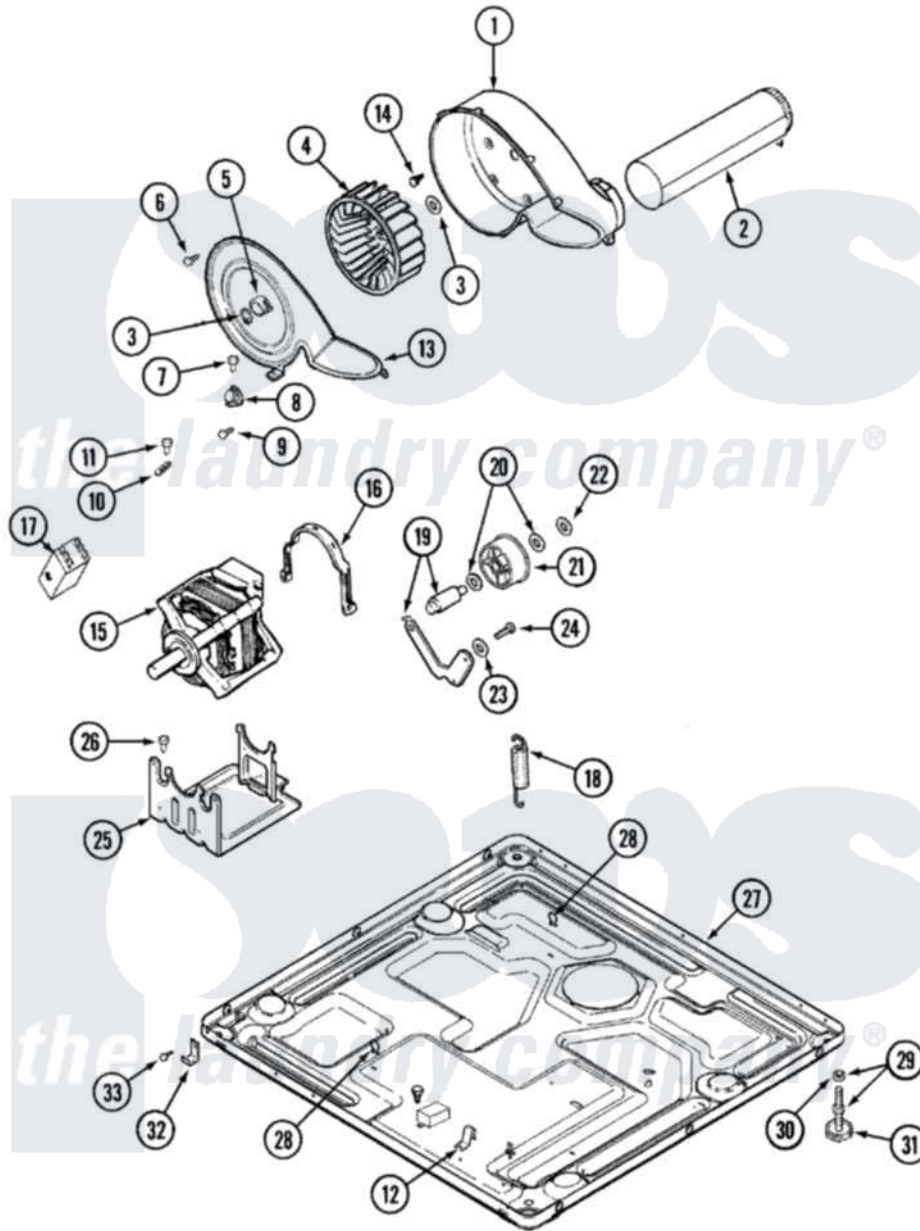

Maytag MDG8058BWW 06 - MOTOR DRIVE

Maytag [Residential Maytag MDG8058BWW Dryer Parts](#) Parts Diagram 06 - MOTOR DRIVE
 Click on the part number to view part

Item	Original Part Number	Replaced By	Status	Part Description
1	33001789			Housing, Blower
2	22001995			Screw Note: Screw, Tumbler Front And Shroud
"	33001800			Duct Assembly, Exhaust
3	410233	9703438		Ring-Retr
4	33001790			Wheel, Blower
5	312967			Clamp, Blower Housing
6	33001855	33002917		Screw, No.10-16
7	Y313561			Screw---NA
8	306910			Thermostat, Multi Temp Note: Thermostat
"	33002409			Thermostat, Ultra Care
9	22001996	3370225		Screw
10	33001762			Fuse, Thermal
11	314848	W10116760		Screw
12	22002244			Clip, Grounding
13	33001796	33002711		Cover, Blower Housing

14	314818	1163839	Screw
15	33002462	33002478	Motor
"	33002478		Motor
16	Y015825		Clip, Motor To Motor Support
17	33001854	33002478	Motor
18	33002461		Plug For Spring
"	33002460	33002459	Assembly, Spring And Plug
"	33002157		Grommet
19	33001840	6-3705180	Idler Arm
20	Y312527		Washer, Idler Shaft
21	33001783	6-3700340	Bearing- I
22	312958	354987	Ring, Retaining
23	315772		Sleeve, Idler Arm
24	Y014874		Screw, Idler Arm And Sleeve
25	Y313561		Screw----NA
"	33002466	33002817	Motor Support, Offset
26	Y313561		Screw----NA
27	33002465	Not Available	BASE, (LWR)----NA
28	410490		Spring, Retainer Wire Harness
29	Y305086		Adjustable Leg And Nut
30	Y052740	62739	Nut, Lock
31	Y314137		Foot, Rubber
32	22002239		Clip, Front Panel
33	Y310632	1163839	Screw