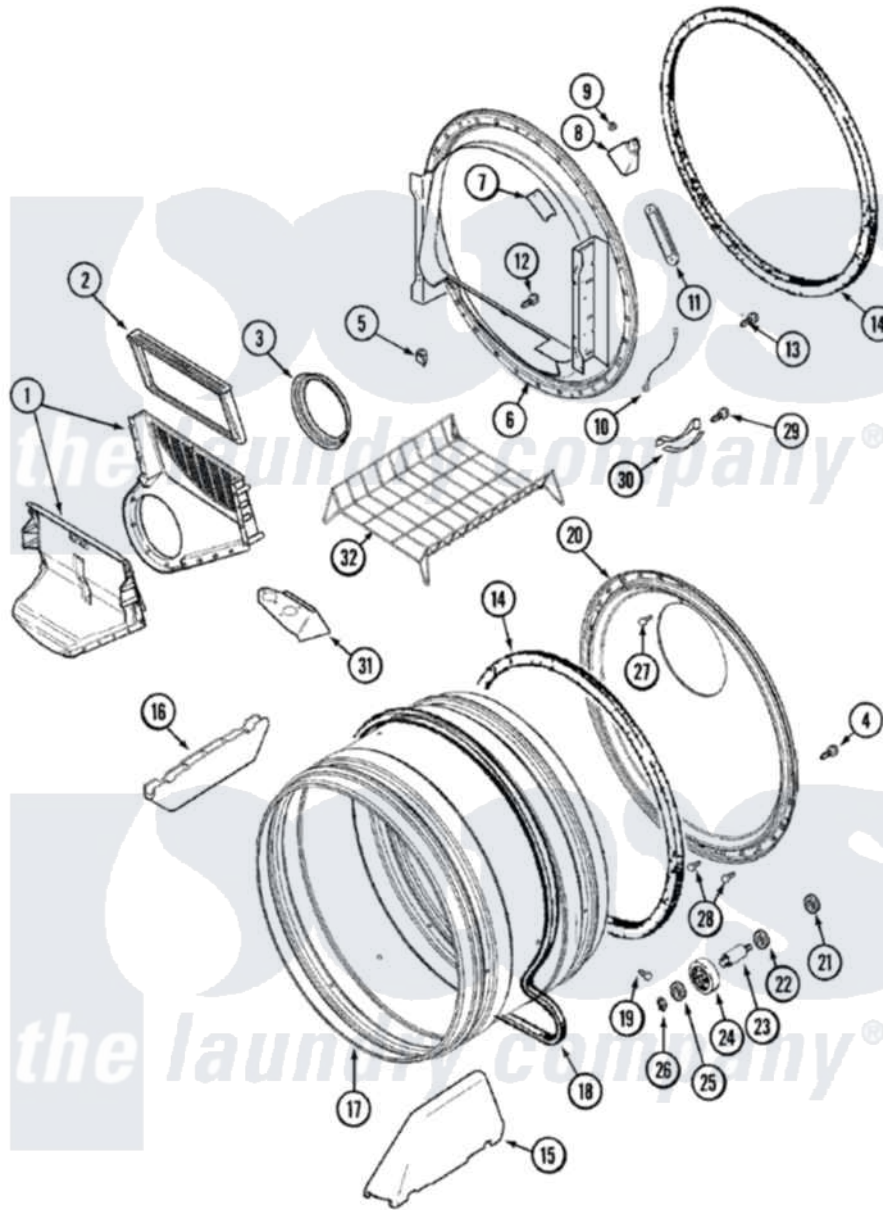

Maytag MDG8058BWW 07 - TUMBLER

Maytag Residential Maytag MDG8058BWW Dryer Parts Parts Diagram 07 - TUMBLER
 Click on the part number to view part

Item	Original Part Number	Replaced By	Status	Part Description
1	33001799			Outlet Duct Assembly Note: Outlet Duct Assembly
2	33001808			Filter, Lint
3	33001758	33002560		Seal, Blower
4	33002190			SCrew, C BraCe, BraCket, Cabinet
5	Y310376			Clip, Door Switch Harness
6	33001868			Front, Tumbler Front W/Sensor Note: Front, Tumbler
7	33001871			Screw Note: Screw, Drum Light
"	33001869			Lens, Drum Light
"	22002263			Lamp
8	33001870		Not Available	HOLDER, LAMP (W/HOUSING) NOTE: LAMP (W/HOUSING & HOLDER)
9	214872			Palnut, End Cap Note: Nut, Lamp Holder
10	211294	90767		Screw, 8A X 3/8 HeX Washer

10	211294	30707	Head Tapping
"	Y303711		Sensor Ground Wire
11	22001078	3177991	Screw
"	33001809		Sensor Bar Assembly
12	312311	312311MAY	Screw
13	33001855	33002917	Screw, No.10-16
14	33001807		Seal, Tumbler
15	33001756	33002032	Baffle
16	33001755		Baffle
17	33001889		Tumbler
18	33001777	33002535	V-Belt
19	33001788	33002973	Screw, No.9-15 X 1.00 Hx WS
20	33001801		Back, Tumbler
21	33001443		Nut, Hex
22	Y313347	312535	Washer, Vault Mounting Brk.
23	Y312948	6-3129480	Shaft- Tumbler
24	Y303373	12001541	Drum Roller/Washer Assembly--W
25	312535		Washer, Vault Mounting Brk.
26	410233	9703438	Ring-Retrn
27	210932		Screw, No.8 X 9/16 Ctsk Note: Screw, Inlet Duct
28	22001996	3370225	Screw
29	210720		Rivet, Bearing To Tumbler Fmt
30	306508		Tumbler Bearing Kit ----W
32	33001917	33001917A	Rack- Dryi