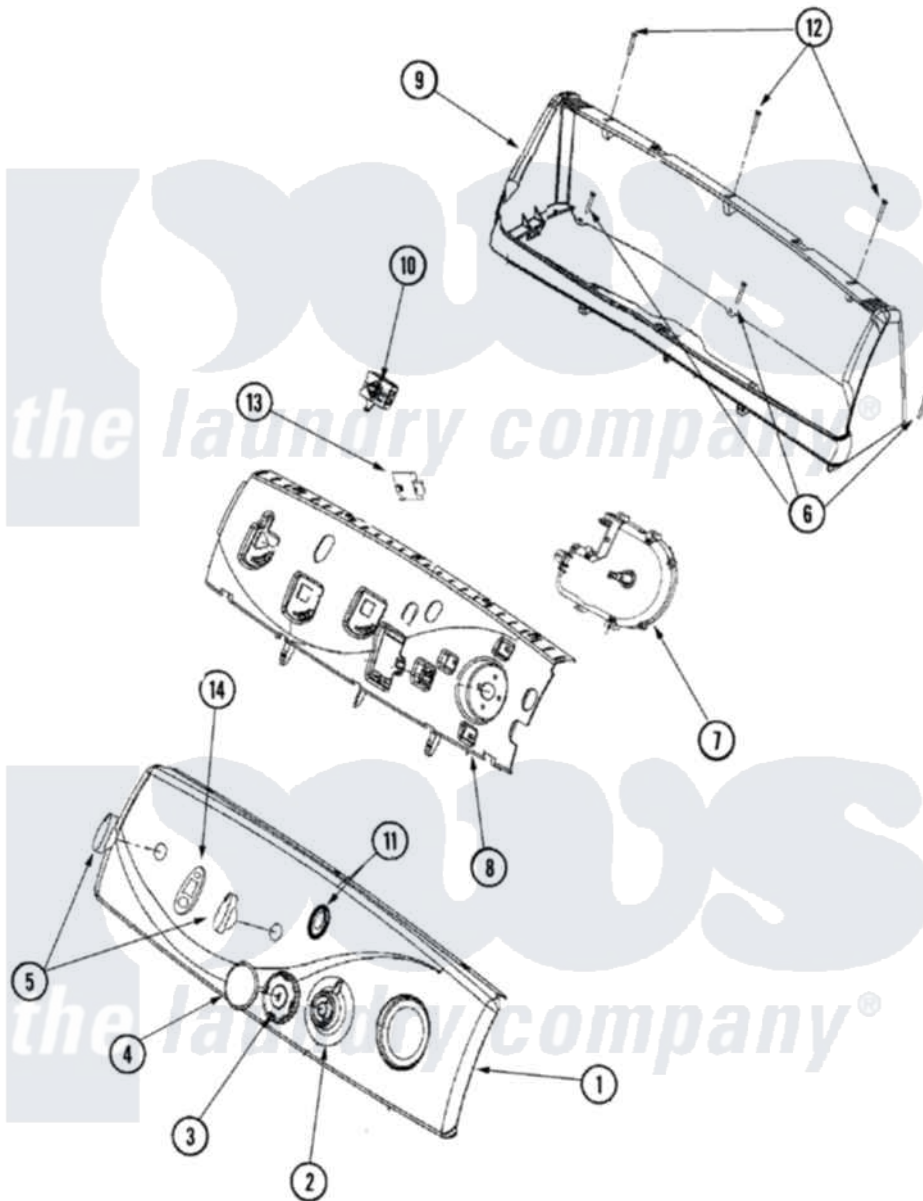

# Maytag MDG8400AWQ 02 - CONTROL PANEL

Maytag [Residential Maytag MDG8400AWQ Dryer Parts](#) Parts Diagram 02 - CONTROL PANEL  
 Click on the part number to view part

Item	Original Part Number	Replaced By	Status	Part Description
1	33002731		Not Available	FACIA, CONTROL PANEL (BSQ)
"	22003938	<a href="#">8534058</a>		Screw
2	22003954		Not Available	TIMER DIAL SKIRT (BSQ)
3	<a href="#">22003952</a>			Knob, Timer
4	<a href="#">22003990</a>			Timer Cap
5	22003988	<a href="#">22003987</a>		Control Knob White
"	22004050		Not Available	ENG. TOL. COMPENSATOR (SPACER)
6	33001855	<a href="#">33002917</a>		Screw, No.10-16
7	33002732		Not Available	CHIME / BUZZER
"	<a href="#">33002743</a>			4 Position Chime Switch
"	<a href="#">33002808</a>			Timer
"	<a href="#">33002854</a>			Timer
"	<a href="#">33002855</a>			Timer
"	<a href="#">33002871</a>			Switch, 4 Position
8	<a href="#">33002738</a>			Dryer Switch Support

9	<a href="#">22003975</a>		Console Housing
10	<a href="#">33002724</a>		Rotary Infinite Temp. Switch
11	<a href="#">22003978</a>		Switch, Rocker
12	22003938	<a href="#">8534058</a>	Screw
13	<a href="#">33002734</a>		3 Light Dryness Display
"	<a href="#">33002905</a>		Sensor Assembly
"	33001855	<a href="#">33002917</a>	Screw, No.10-16
14	<a href="#">33002747</a>		Lens Carrier Assembly