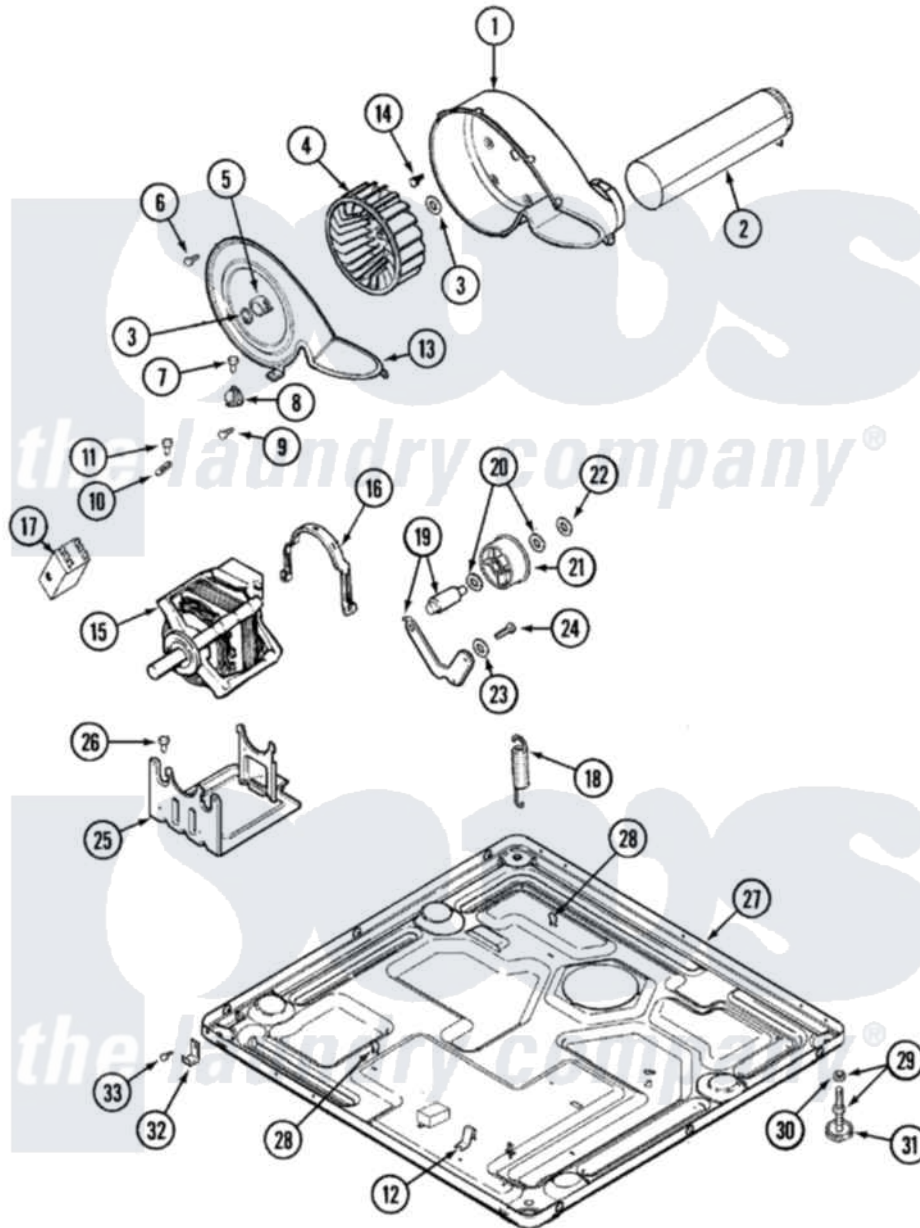

Maytag MDG8400AWQ 06 - MOTOR DRIVE

Maytag [Residential Maytag MDG8400AWQ Dryer Parts](#) Parts Diagram 06 - MOTOR DRIVE
 Click on the part number to view part

Item	Original Part Number	Replaced By	Status	Part Description
1	33001789			Housing, Blower
2	33001799			Outlet Duct Assembly Note: Outlet Duct Assembly
"	211294	90767		Screw, 8A X 3/8 HeX Washer Head Tapping
3	410233	9703438		Ring-Retrn
4	33002797			Wheel, Blower
"	33001790			Wheel, Blower
5	312967			Clamp, Blower Housing
6	33001855	33002917		Screw, No.10-16
7	Y313561			Screw---NA
8	33002735			Thermostat, Multi
9	22002925	3370225		Screw
10	33001762			Fuse, Thermal
11	211294	90767		Screw, 8A X 3/8 HeX Washer Head Tapping
12	22002244			Clip, Grounding

13	306910		Thermostat, Multi Temp Note: Thermostat
"	33001873		Cover, Blower Housing----NA
"	306911		Thermostat, Multi-Temp
14	Y310632	1163839	Screw
15	33002478		Motor
"	33002795		Motor, Drive 60Hz
16	33002221	Y015825	Clip, Motor To Motor Support
17	Y310632	1163839	Screw
18	33002460	33002459	Assembly, Spring And Plug
"	33002157		Grommet
19	33001840	6-3705180	Idler Arm
20	Y312527		Washer, Idler Shaft
21	33001783	6-3700340	Bearing- I
22	312958	354987	Ring, Retaining
23	315772		Sleeve, Idler Arm
24	Y014874		Screw, Idler Arm And Sleeve
25	Y313561		Screw----NA
"	33002466	33002817	Motor Support, Offset
26	Y313561		Screw----NA
27	33002465	Not Available	BASE, (LWR)----NA
28	410490		Spring, Retainer Wire Harness
29	Y305086		Adjustable Leg And Nut
30	Y052740	62739	Nut, Lock
31	Y314137		Foot, Rubber
32	22002239		Clip, Front Panel
33	33002190		SCrew, C BraCe, BraCket, Cabinet