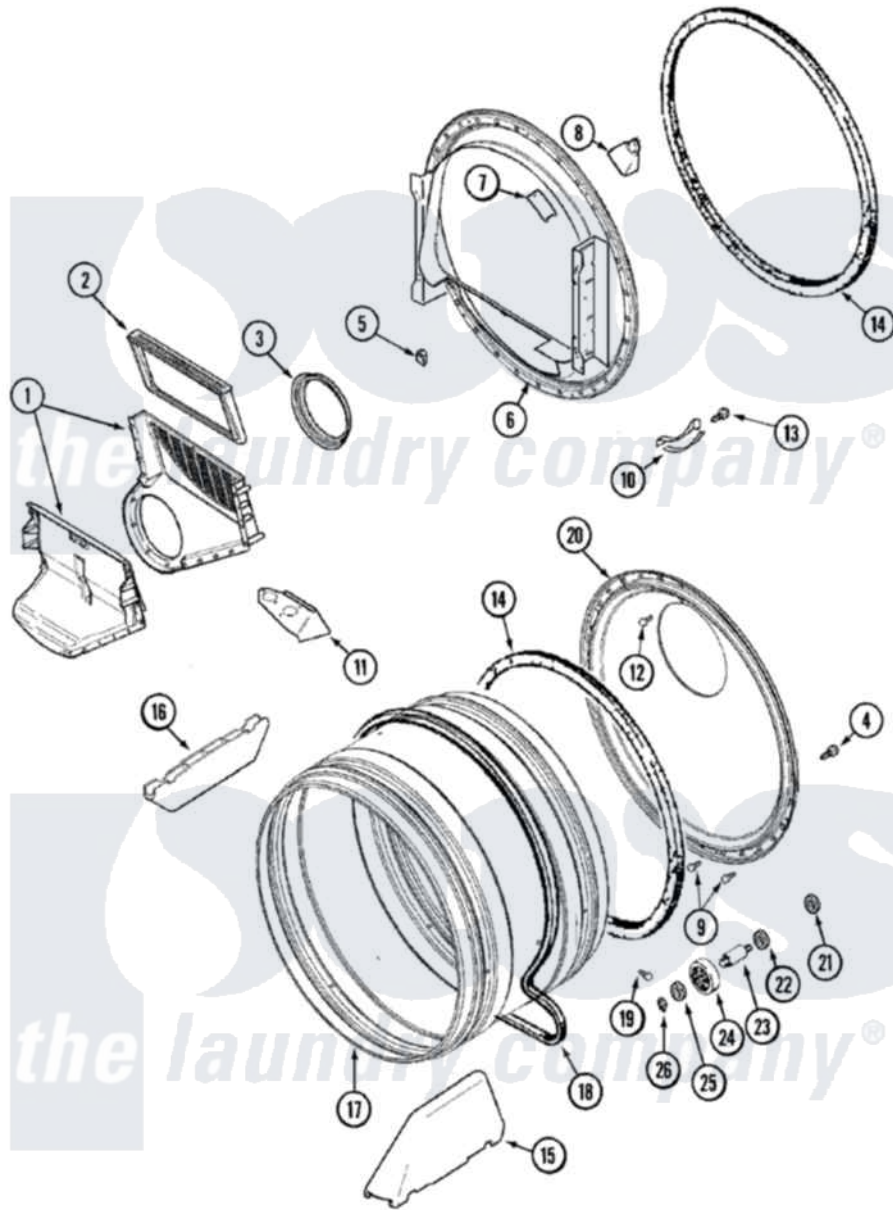

# Maytag MDG8400AWQ 08 - TUMBLER

Maytag Residential Maytag MDG8400AWQ Dryer Parts Parts Diagram 08 - TUMBLER  
 Click on the part number to view part

Item	Original Part Number	Replaced By	Status	Part Description
1	<a href="#">33001799</a>			Outlet Duct Assembly Note: Outlet Duct Assembly
2	<a href="#">33001808</a>			Filter, Lint
3	<a href="#">33002560</a>			Seal, Blower
4	<a href="#">33002190</a>			SCrew, C BraCe, BraCket, Cabinet
5	<a href="#">22003298</a>			Retainer, Wire
6	<a href="#">33001868</a>			Front, Tumbler Front W/Sensor Note: Front, Tumbler
"	<a href="#">33001809</a>			Sensor Bar Assembly
7	33001689		Not Available	CORD, POWER (AS WRAPPED)
"	33001855	<a href="#">33002917</a>		Screw, No.10-16
8	33001870		Not Available	HOLDER, LAMP (W/HOUSING) NOTE: LAMP (W/HOUSING & HOLDER)
"	<a href="#">22002263</a>			Lamp
9	211294	<a href="#">90767</a>		Screw, 8A X 3/8 HeX Washer Head Tapping

10	<a href="#">306508</a>		Tumbler Bearing Kit ---W
11	<a href="#">33001837</a>		Cover, Thermostat
12	<a href="#">210932</a>		Screw, No.8 X 9/16 Ctsk Note: Screw, Inlet Duct
13	<a href="#">210720</a>		Rivet, Bearing To Tumbler Fmt
14	<a href="#">33001807</a>		Seal, Tumbler
15	33001756	<a href="#">33002032</a>	Baffle
16	<a href="#">33001755</a>		Baffle
17	<a href="#">33001889</a>		Tumbler
18	<a href="#">33002535</a>		V-Belt
19	33001788	<a href="#">33002973</a>	Screw, No.9-15 X 1.00 Hx WS
20	<a href="#">33002779</a>		Tumbler Back And Seal As- Pack
21	<a href="#">33001443</a>		Nut, Hex
22	<a href="#">Y312527</a>		Washer, Idler Shaft
23	Y312948	<a href="#">6-3129480</a>	Shaft- Tumbler
24	Y303373	<a href="#">12001541</a>	Drum Roller/Washer Assembly--W
25	<a href="#">312535</a>		Washer, Vault Mounting Brk.
26	410233	<a href="#">9703438</a>	Ring-Retrn