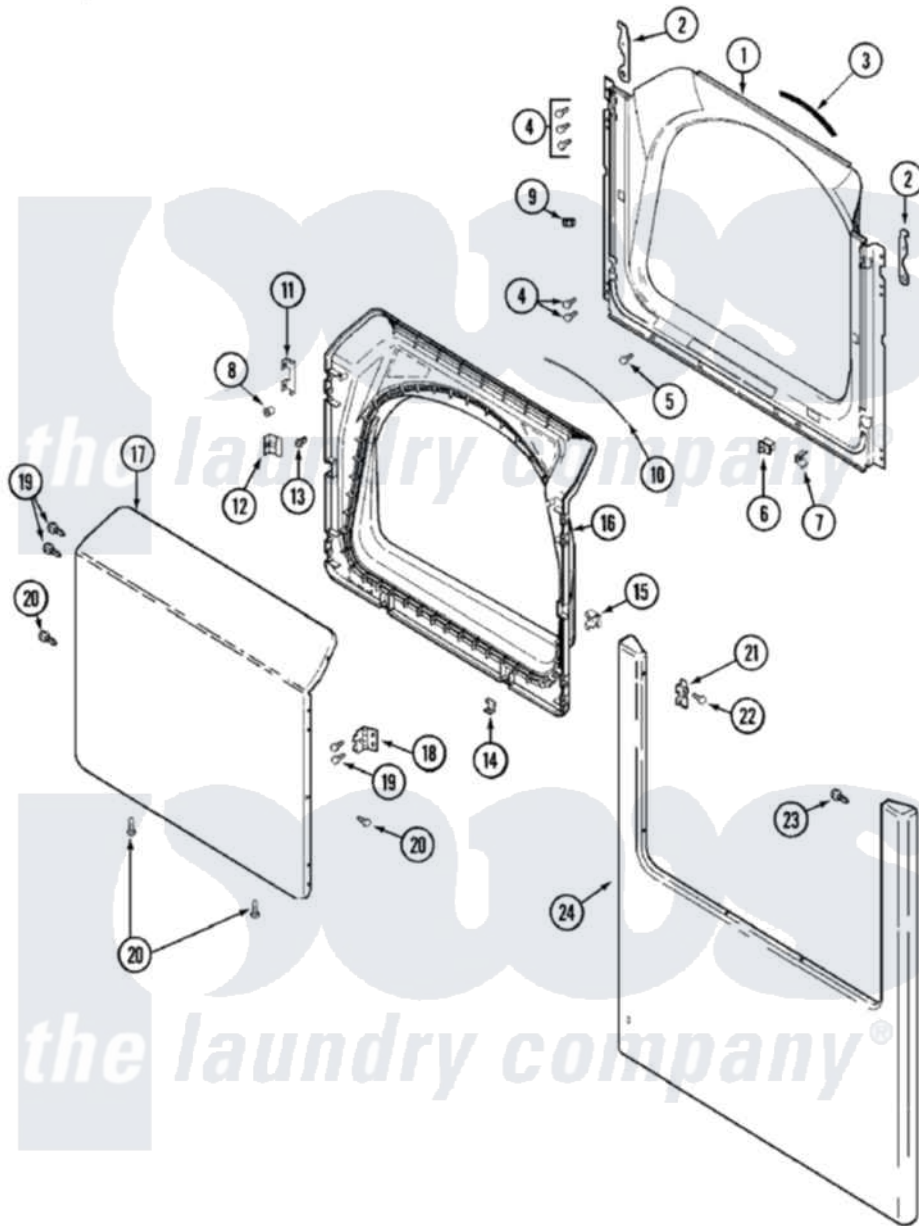

Maytag MDG8400AWW 03 - DOOR

Maytag [Residential Maytag MDG8400AWW Dryer Parts](#) Parts Diagram 03 - DOOR
 Click on the part number to view part

Item	Original Part Number	Replaced By	Status	Part Description
1	33001778			Shroud
2	33002597			Hook, Security
3	33001767			Seal, Shroud
4	22001995			Screw Note: Screw, Tumbler Front And Shroud
5	33001768			Screw, Shroud Note: Screw, Shroud And Outlet Duct
6	33001508	W10169313		Switch-Dor
7	33001760			Bracket, Hinge
8	33001771			Bushing, Inner Door
9	33001791	306436		Door Latch Kit--W
"	Y304578	LA-1003		Door Catch Kit
10	33002094			Seal, Door
11	22002038			Clip, Door
12	33001793			Bracket, Strike
13	33001761			Strike, Door
14	22002039			Clip, Door

15	33001763		Plug, Inner Door
16	33001750		Door, Inner/ W Seal
"	22002063		Screw No.8-18AB Wafer Head
17	22001817		Sheet, Sound Damper
"	33002786		Outer Door As-Pack
18	33001759		Hinge, Door
19	22002062	98006631	Screw
20	22002063		Screw No.8-18AB Wafer Head
21	33001764		Cover, Hinge Hole
22	33001787		Screw, Hinge Note: Screw, Hinge Hole Cover
23	22002012		Screw, Hinge Note: Screw, Hinge Bracket
24	22002836		Panel, Front