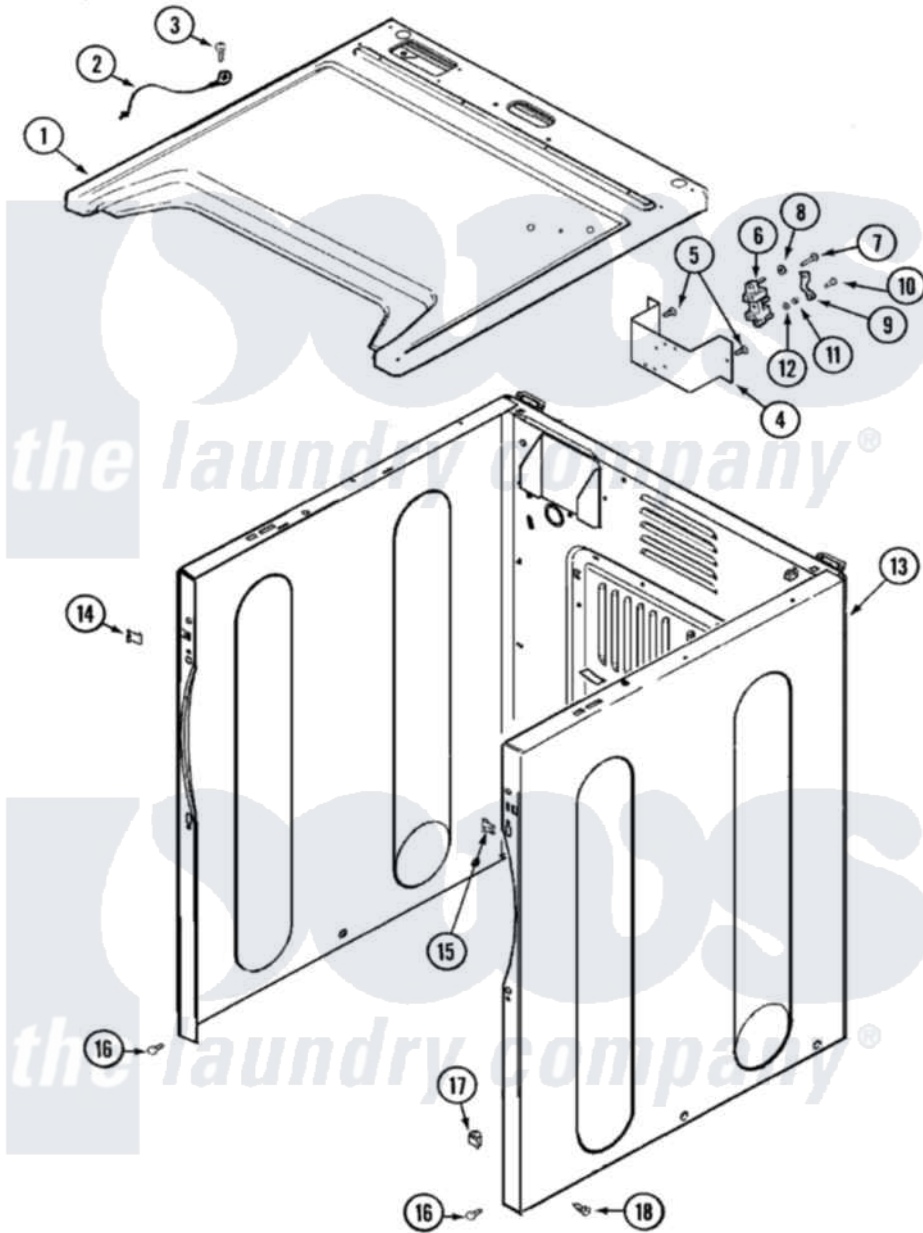

Maytag MDG8416AWA 01 - CABINET

Maytag [Residential Maytag MDG8416AWA Dryer Parts](#) Parts Diagram 01 - CABINET
 Click on the part number to view part

Item	Original Part Number	Replaced By	Status	Part Description
1	33001906		Not Available	COVER, TOP (ALM)---NA
13	33001898	33002373		Cabinet
14	22002049			Clip Note: Clip, Front Panel
15	213280	204439		Screw And Fstner Assembly
16	22001995			Screw Note: Screw, Tumbler Front And Shroud
17	Y310376			Clip, Door Switch Harness
18	213007			Xfor Cabinet See Cabinet, Back
19	Y310376			Clip, Door Switch Harness